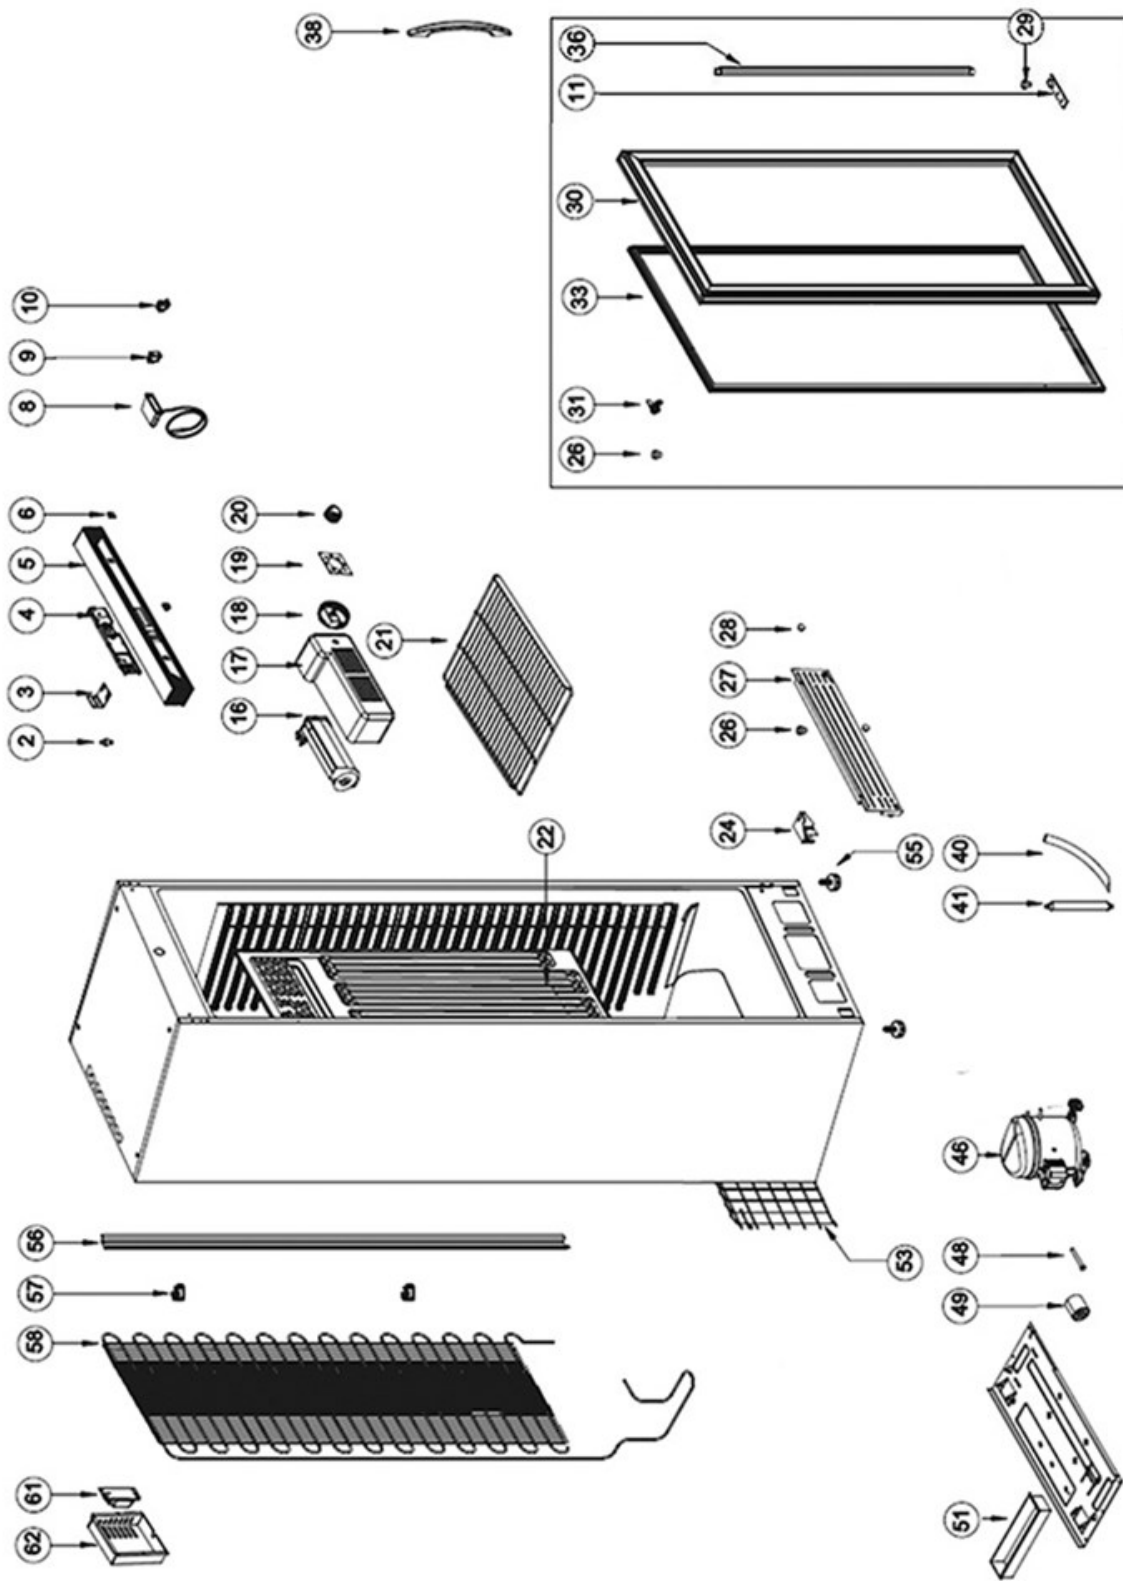

TF CEV 425 1 LED

Pos.No.	Part.No.	Description
02	12911	Pin For Hinge
03	12961	Top Hinge Base Left/Right
04	13813	Control Panel 2015 Black
05	10948	Cover For Control Panel 2015 B
06	13824	Control Panel Cover For Screw
08	13790	Thermometer Analog Black 1.2M
09	13737	Light Switch
10	13644	Green Control Lamp
11	12909	Pin Bottom Hinge For Wires R
16	13531	Fan Motor Int/Ext
17	13390	Cover For Internal Fan
18	13998	Thermostat K50B-S16176 R600
19	14048	Thermostat Scale Label White
20	14023	Thermostat Knob FS
21	15228	Wire Shelf For Print 499x360 White
22	14488	Roll Bond Evaporator White
24	12850	Bottom Hinge Left
24	12852	Hinge
26	12863	Hinge Bush
28	11243	Cover For Screw
29	12786	Bushing For Hinge With Wires
31	10721	Lock With Keys
38	12700	Handle Curved
40	11442	Drain Pipe
41	15721	Filter Drier 20 G
46	11727	Compressor HMK12AA R600
48	14614	Pin For Big Roller
49	14608	Big Roller
51	11470	Drip Tray
55	14570	Adjustable Screw Foot
57	14199	Holder For Condenser 2015
58	14079	Condenser
61	15629	LED Power Supply 12 V 35 W