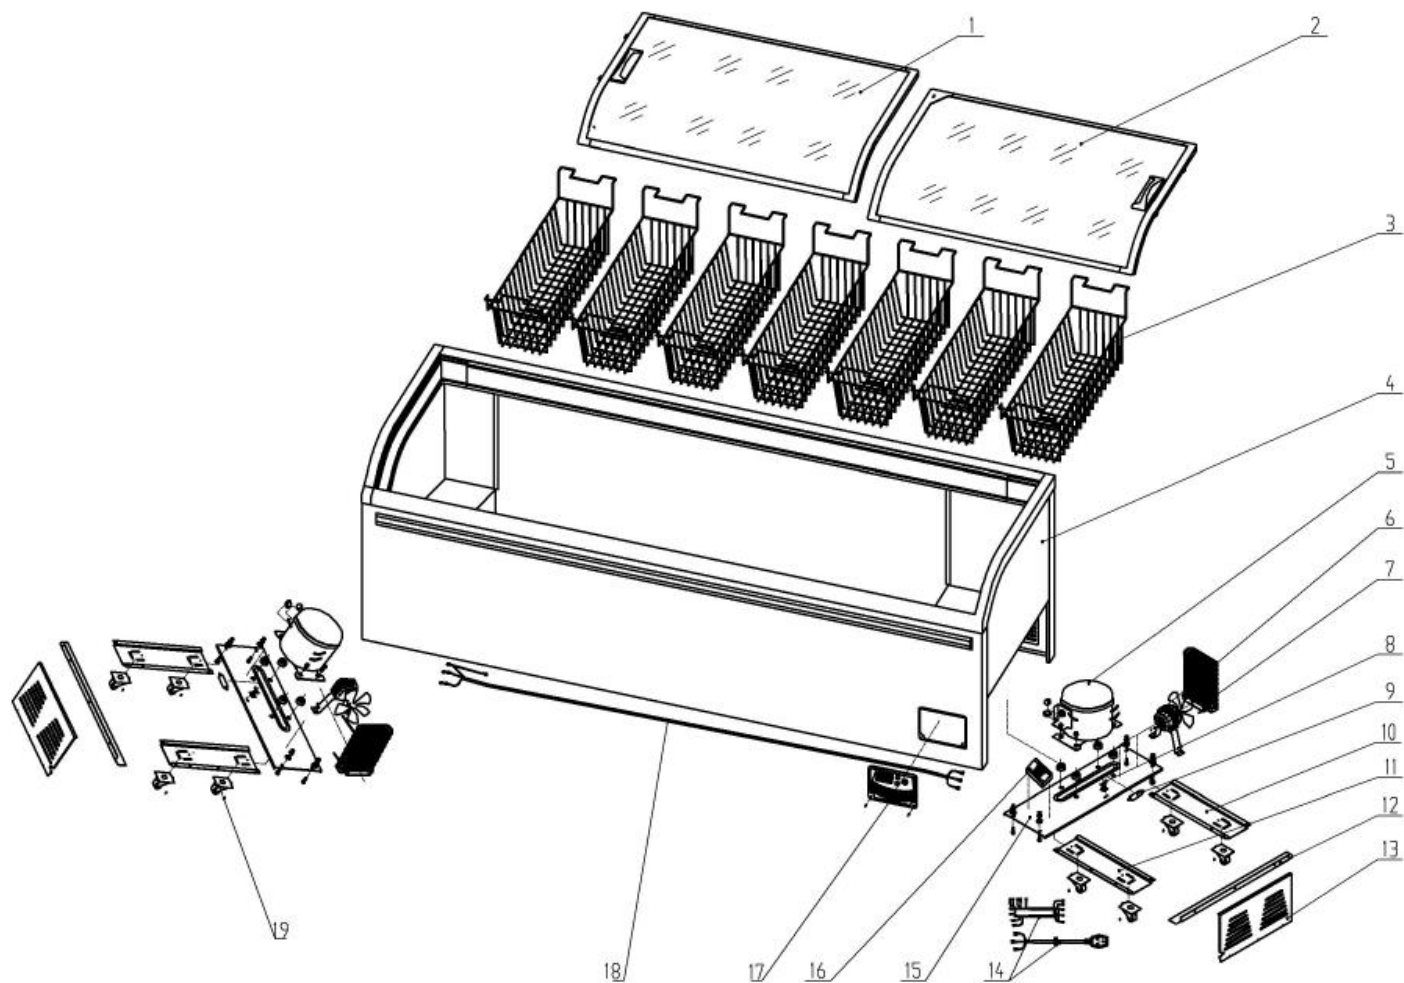

RESERVDELAR

SC XS 802

| Pos.No. | Part No | Description |
|----------------|----------------|---------------------|
| 1 | RES-16383 | Up glass door |
| 2 | RES-17075 | Lower glass door |
| 3 | RES-15812 | Baskets |
| 5 | RES-16385 | Kompressor R134a |
| 5 | RES-22115 | Compressor R290 |
| 6 | RES-15816 | Blokkondensator |
| 7 | RES-15815 | Cooling fan |
| 11 | RES-16388 | Hjulsæt m/bremse |
| 13 | RES-16389 | Compressor cover |
| 16 | RES-16390 | Termostat |
| 16,1 | RES-19485 | Mekanisk termometer |
| 17 | RES-15825 | Kontrollpanel |
| 18 | RES-16392 | Led light in front |
| 18 | RES-19658 | Trafo Led light |
| 19 | RES-16393 | Hjul sæt u/bremse |