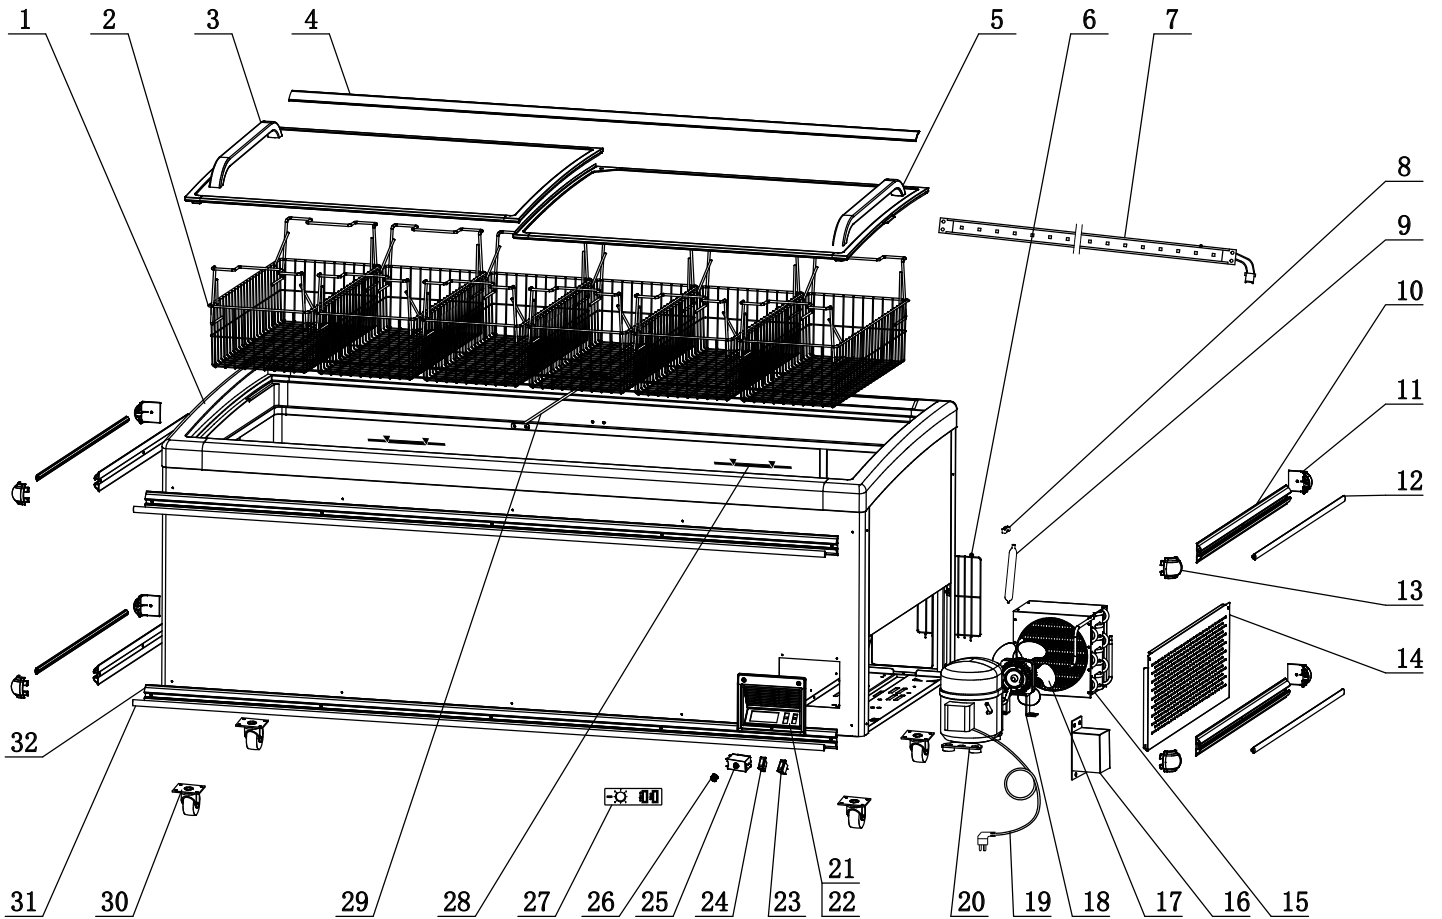

RESERVDELAR

SC XS 701 E

Pos.No.	Part No	Description
2	RES-17220	Basket
3	RES-17221	Up glass door
4	RES-17222	Price tag
5	RES-17223	Down glass door
6	RES-15208	Rear cover
7	RES-17224	LED light
8	RES-15218	Double orifice press block
9	RES-15184	Filter dryer
10	RES-17225	Bumper strip(L/R)
11	RES-17226	End cap (b)
12	RES-17227	Trim (l/r)
13	RES-17228	End cap (f)
14	RES-17229	Cover
15	RES-17230	External condenser
16	RES-17240	Led light transformer
17	RES-17231	Fan
18	RES-15180	Fan KBT
19	RES-20293	Power cable
20	RES-17233	Compressor
21	RES-17234	Control box
22	RES-20294	Control support bracket
23	RES-15031	LED switch
24	RES-15211	Green light
25	RES-20295	Electronic thermostat
26	RES-20296	Thermostat connection
27	RES-20297	Control panel
28	RES-15188	Load boundaires
29	RES-17237	Draw bar
30	RES-15047	Caster set of 4
31	RES-17238	Trim(F)
32	RES-17239	Bumper strip(F)