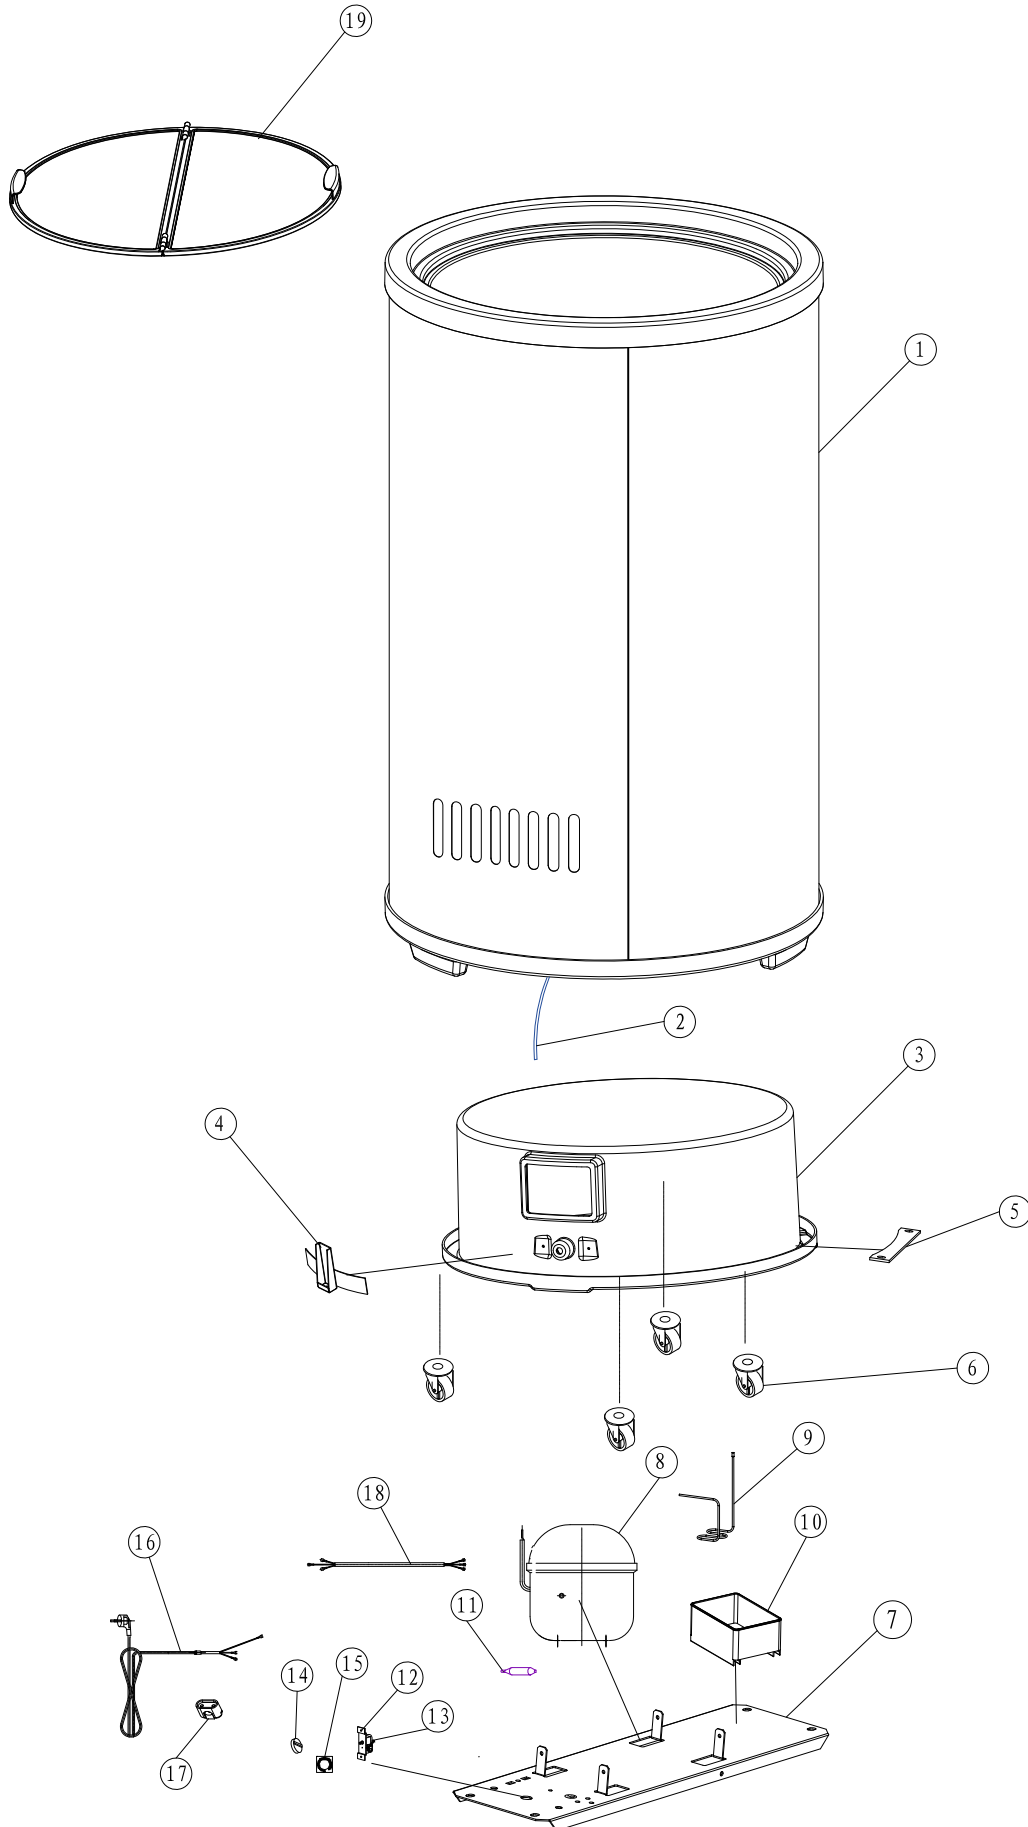

RESERVDELAR

SC TK 66 BE

Pos.No.	Part No	Description
2	RES-13704	Drain pipe
3	RES-13705	compressor Plate
4	RES-13706	Fixing subassembly for castor
5	RES-13707	Screw plate
6	RES-13708	Castor
6	RES-19632	Strong wheels set of 4 pcs
7	RES-13709	Fixing bottom plate
8	RES-13710	compressor
9	RES-13711	gas pipe
10	RES-13712	Water tray
11	RES-13713	Drier
12	RES-13714	Supporter of thermostat
13	RES-13715	Mechanical thermostat
14	RES-13716	Mechanical thermostat knob
15	RES-13717	Measure sticker of thermostat
16	RES-13718	Power cord
17	RES-13719	Clip of power cord
18	RES-13720	Compressor wire
19	RES-13721	Door
20	RES-22551	Basket TK 65
21	RES-17217	Hjul løs vægt