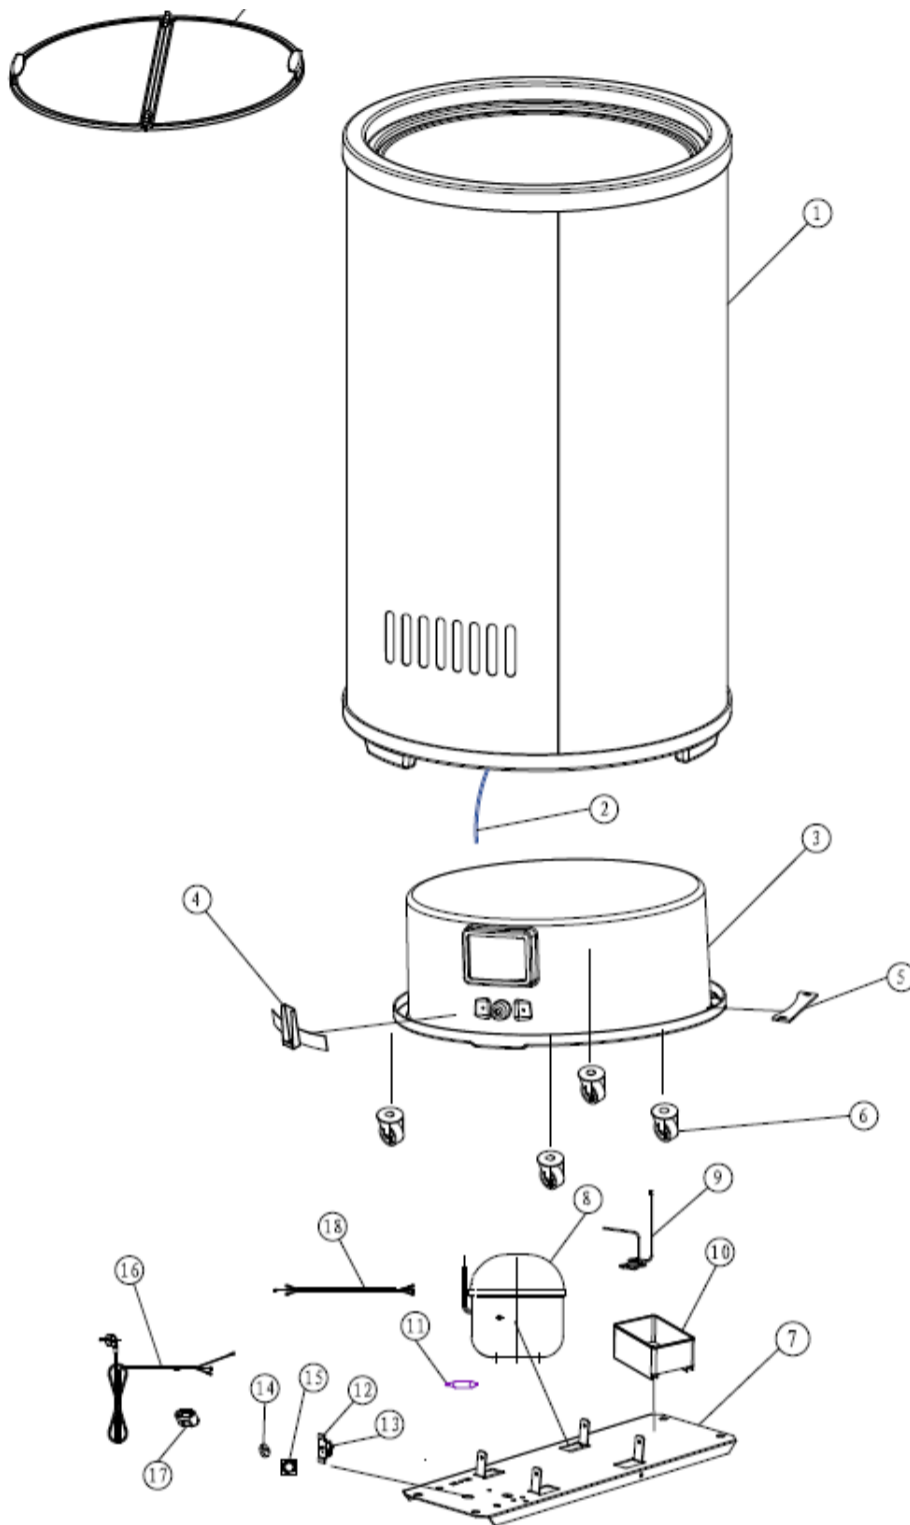

RESERVDELAR

SC TK 42 BE

| Pos.No. | Part.No. | Description |
|---------|-----------|-------------------------------|
| 2 | RES-13704 | Drain pipe |
| 3 | RES-13705 | Compressor Plate |
| 4 | RES-13706 | Fixing subassembly for castor |
| 5 | RES-13707 | Screw plate |
| 6 | RES-13708 | Castor |
| 7 | RES-13709 | Fixing bottom plate |
| 8 | RES-13710 | Compressor |
| 9 | RES-13711 | Gas pipe |
| 10 | RES-13712 | Water tray |
| 11 | RES-13713 | Drier |
| 12 | RES-13714 | Supporter of thermostat |
| 13 | RES-13715 | Mechanical thermostat |
| 14 | RES-13716 | Mechanical thermostat knob |
| 15 | RES-13717 | Measure sticker of thermostat |
| 16 | RES-13718 | Power cord |
| 17 | RES-13719 | Clip of power cord |
| 18 | RES-13720 | Inner Wire |
| 19 | RES-13721 | Glass door set |
| 20 | RES-16946 | Basket TK41-42 |
| 21 | RES-17217 | Castor in pcs |