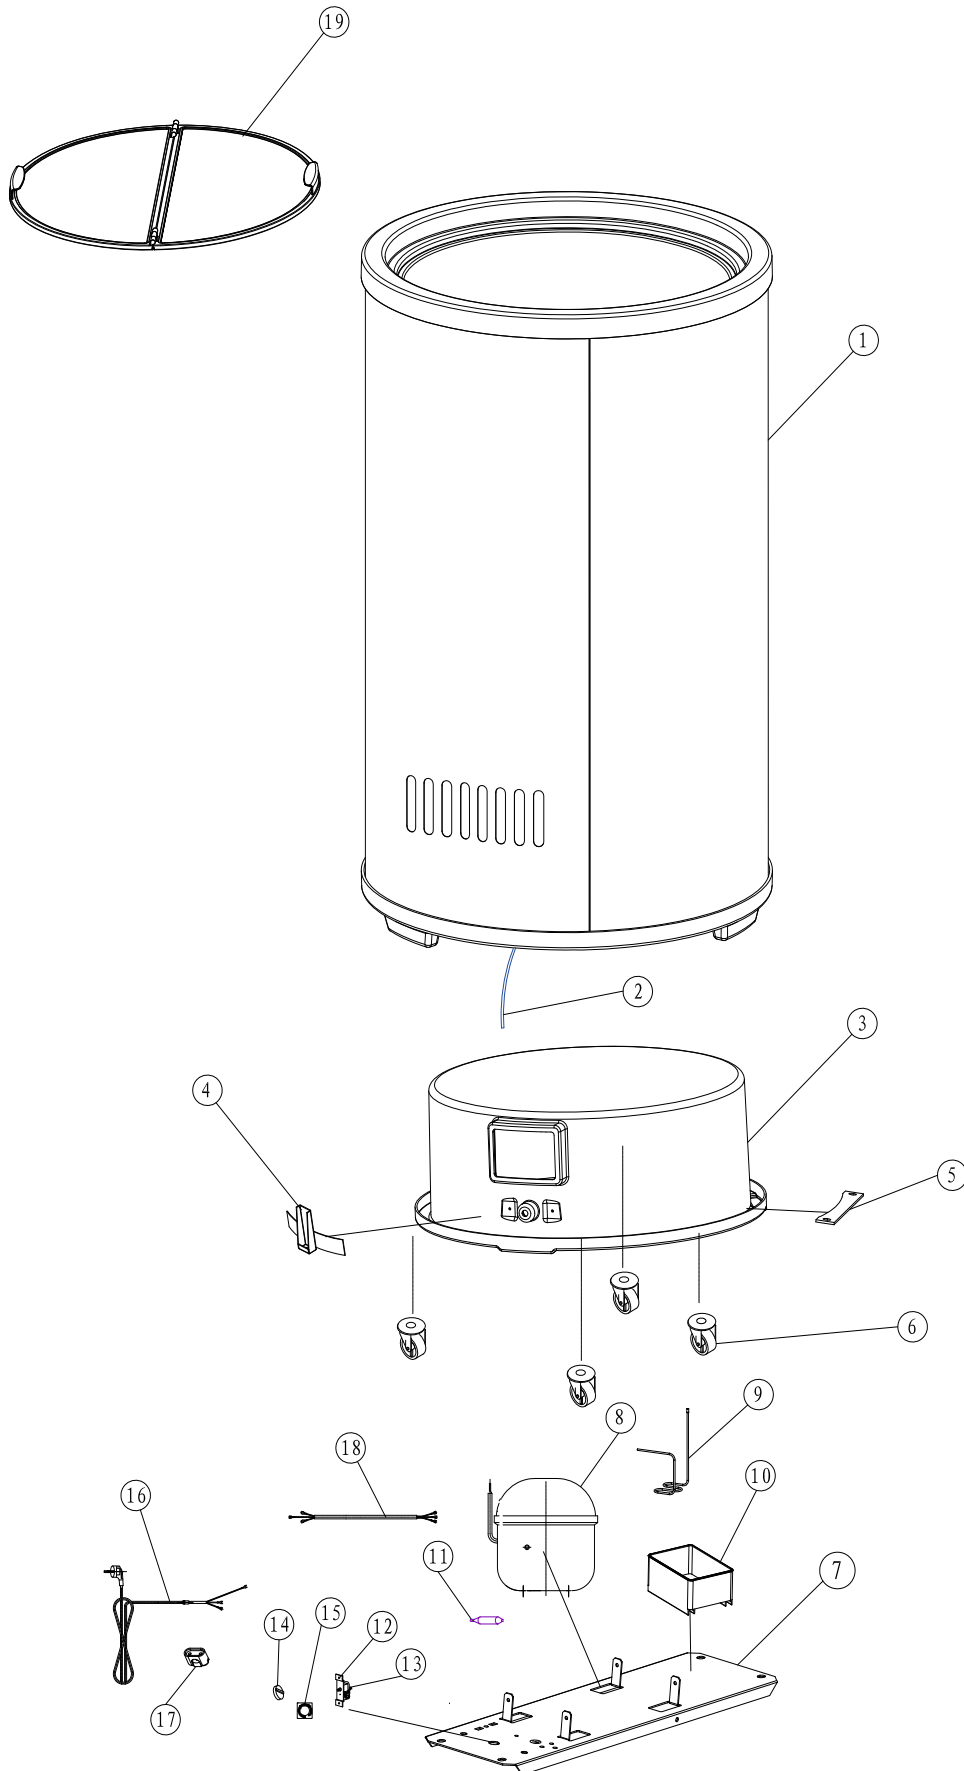

RESERVDELAR

SC TK 41

Pos.No.	Part No	Description
2	RES-13704	Drain pipe
3	RES-13705	comperssor Plate
4	RES-13706	Fixing subassembly for castor
5	RES-13707	Screw plate
6	RES-13708	Castor
7	RES-13709	Fixing bottom plate
8	RES-13710	compressor
9	RES-13711	gas pipe
10	RES-13712	Water tray
11	RES-13713	Drier
12	RES-13714	Supporter of thermostat
13	RES-13715	Mechanical thermostat
14	RES-13716	Mechanical thermostat knob
15	RES-13717	Measure sticker of thermostat
16	RES-13718	Power cord
17	RES-13719	Clip of power cord
18	RES-13720	Compressor wire
19	RES-13721	Door
20	RES-16946	Basket
21	RES-17217	Hjul løs vægt