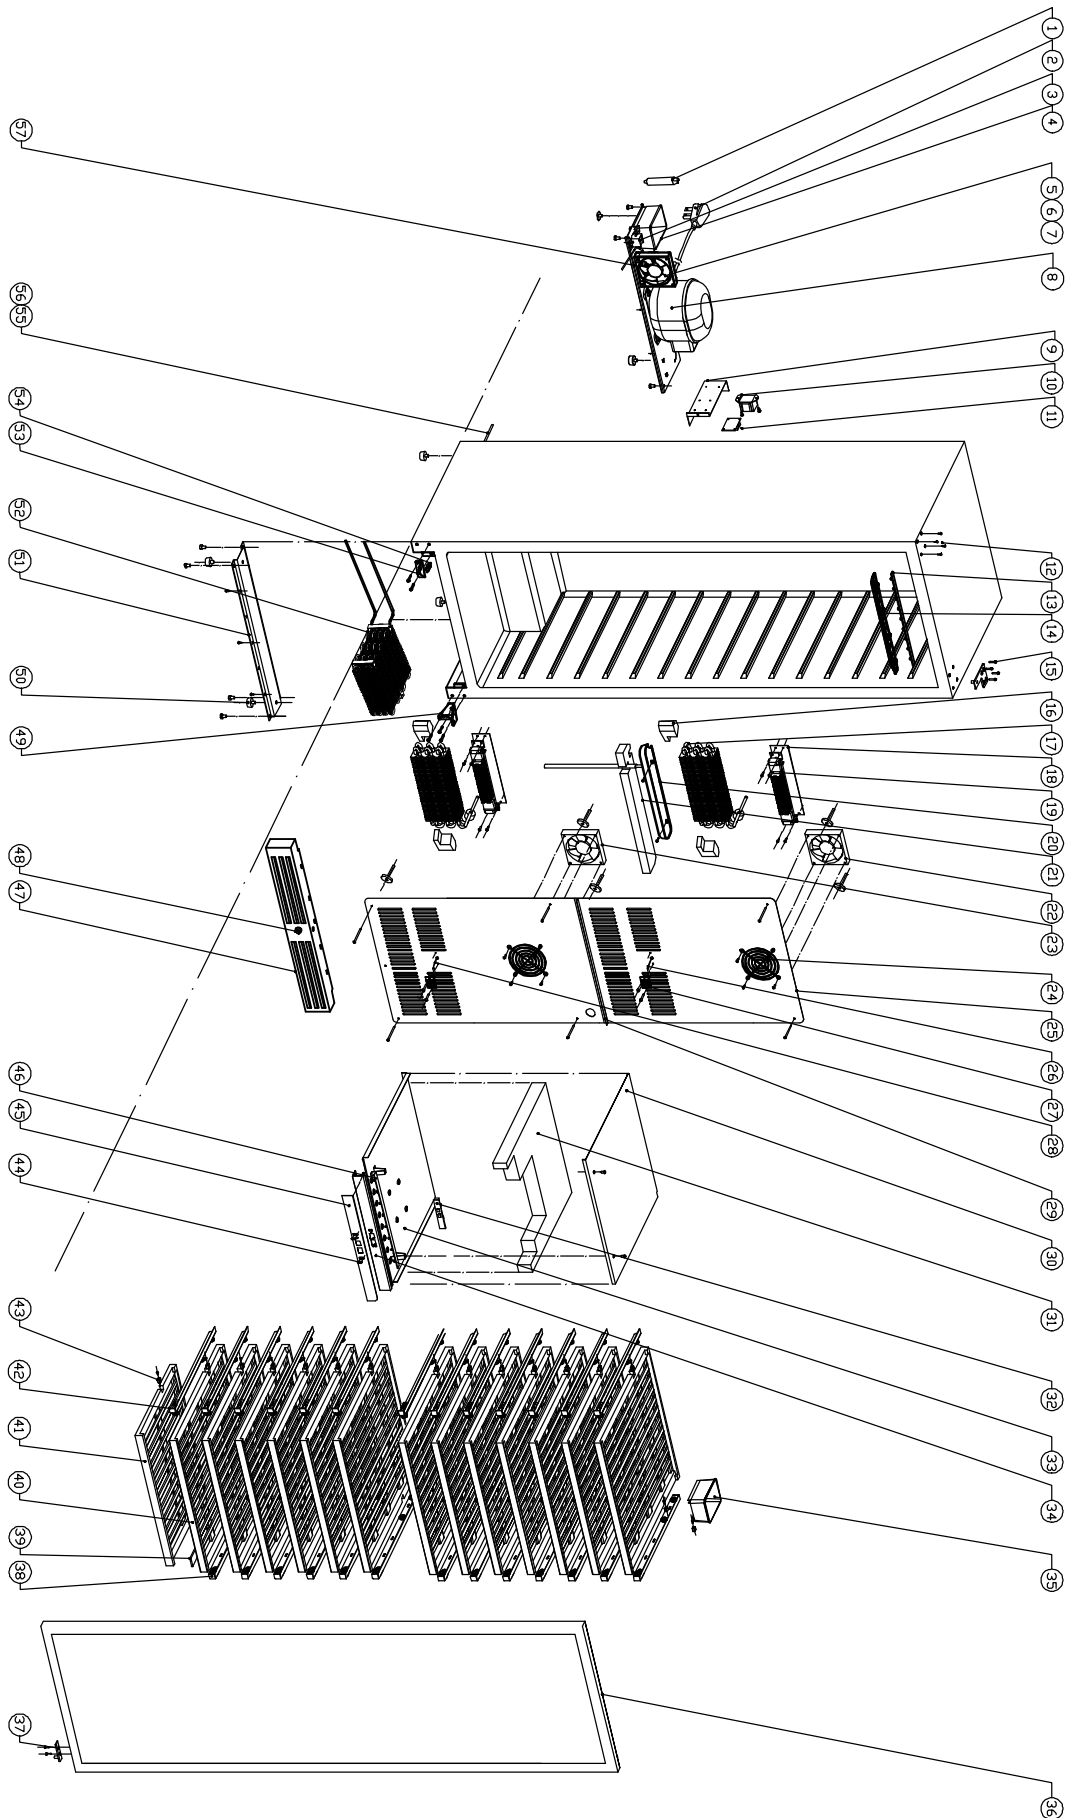

## SC SV 124 X

<b>Pos.No.</b>	<b>Part No</b>	<b>Description</b>
1	RES-13782	Dry filter
2	RES-13742	Power cord
3	RES-13741	Valve
4	RES-13783	Water tank
5	RES-13743	Fan
5,1	RES-13744	Connecting cable for fan
6	RES-13780	Fan fixed bracket
7	RES-13784	Fan cover
8	RES-13785	Compressor
9	RES-13786	Electrical board box
10	RES-13787	PCB board
11	RES-13749	Transformer
12	RES-13788	Trunk-nail
13	RES-13789	LED light
14	RES-13790	Light cover
15	RES-13791	Top right hinge
16	RES-13792	Foam
17	RES-13793	Evaporator
18	RES-13794	Insulation board
19	RES-13795	PCT heater
20	RES-13796	Air duct board water tank
21	RES-13797	Foam
22	RES-13743	Fan
22,1	RES-13798	Connecting cable for fan
23	RES-13743	Fan
23,1	RES-13799	Connecting cable for fan
24	RES-13801	Fan cover
25	RES-13907	Air duct board A
26	RES-13802	Senser
27	RES-13758	Senser cover
28	RES-13803	Senser
29	RES-13804	Support bracket of middle aire duct boar
30	RES-13805	Air duct board B
31	RES-13806	Foam
32	RES-13807	Display board support
33	RES-13808	Air duct board C
34	RES-13809	Display board box
35	RES-13810	Humid box
36	RES-13847	Door
36,1	RES-13765	Handle
36,2	RES-13848	Gasket
37	RES-13813	Right axis
38	RES-13814	Track right
39	RES-13817	Layer board
40	RES-13815	Wooden shelf
40,1	RES-13816	Stainless steel trim
41	RES-13818	Wooden shelf
41,1	RES-13816	Stainless steel trim
42	RES-13819	Track left
43	RES-13820	Shelf stopper
44	RES-13821	Button
45	RES-13822	Control panel film
46	RES-13823	LED light
47	RES-13824	Bottom grill
48	RES-13825	Lock
48	RES-20960	Key
49	RES-13826	Lower right hinge
50	RES-13827	Cabinet leg
51	RES-13828	Support bracket of front legs
52	RES-13852	Condenser
53	RES-13830	Lower left hinge
54	RES-13831	Underprop
55	RES-13832	Air-circulating pipe (Upper)
56	RES-13853	Air-circulating pipe (Upper)
57	RES-13834	Compressor bracket