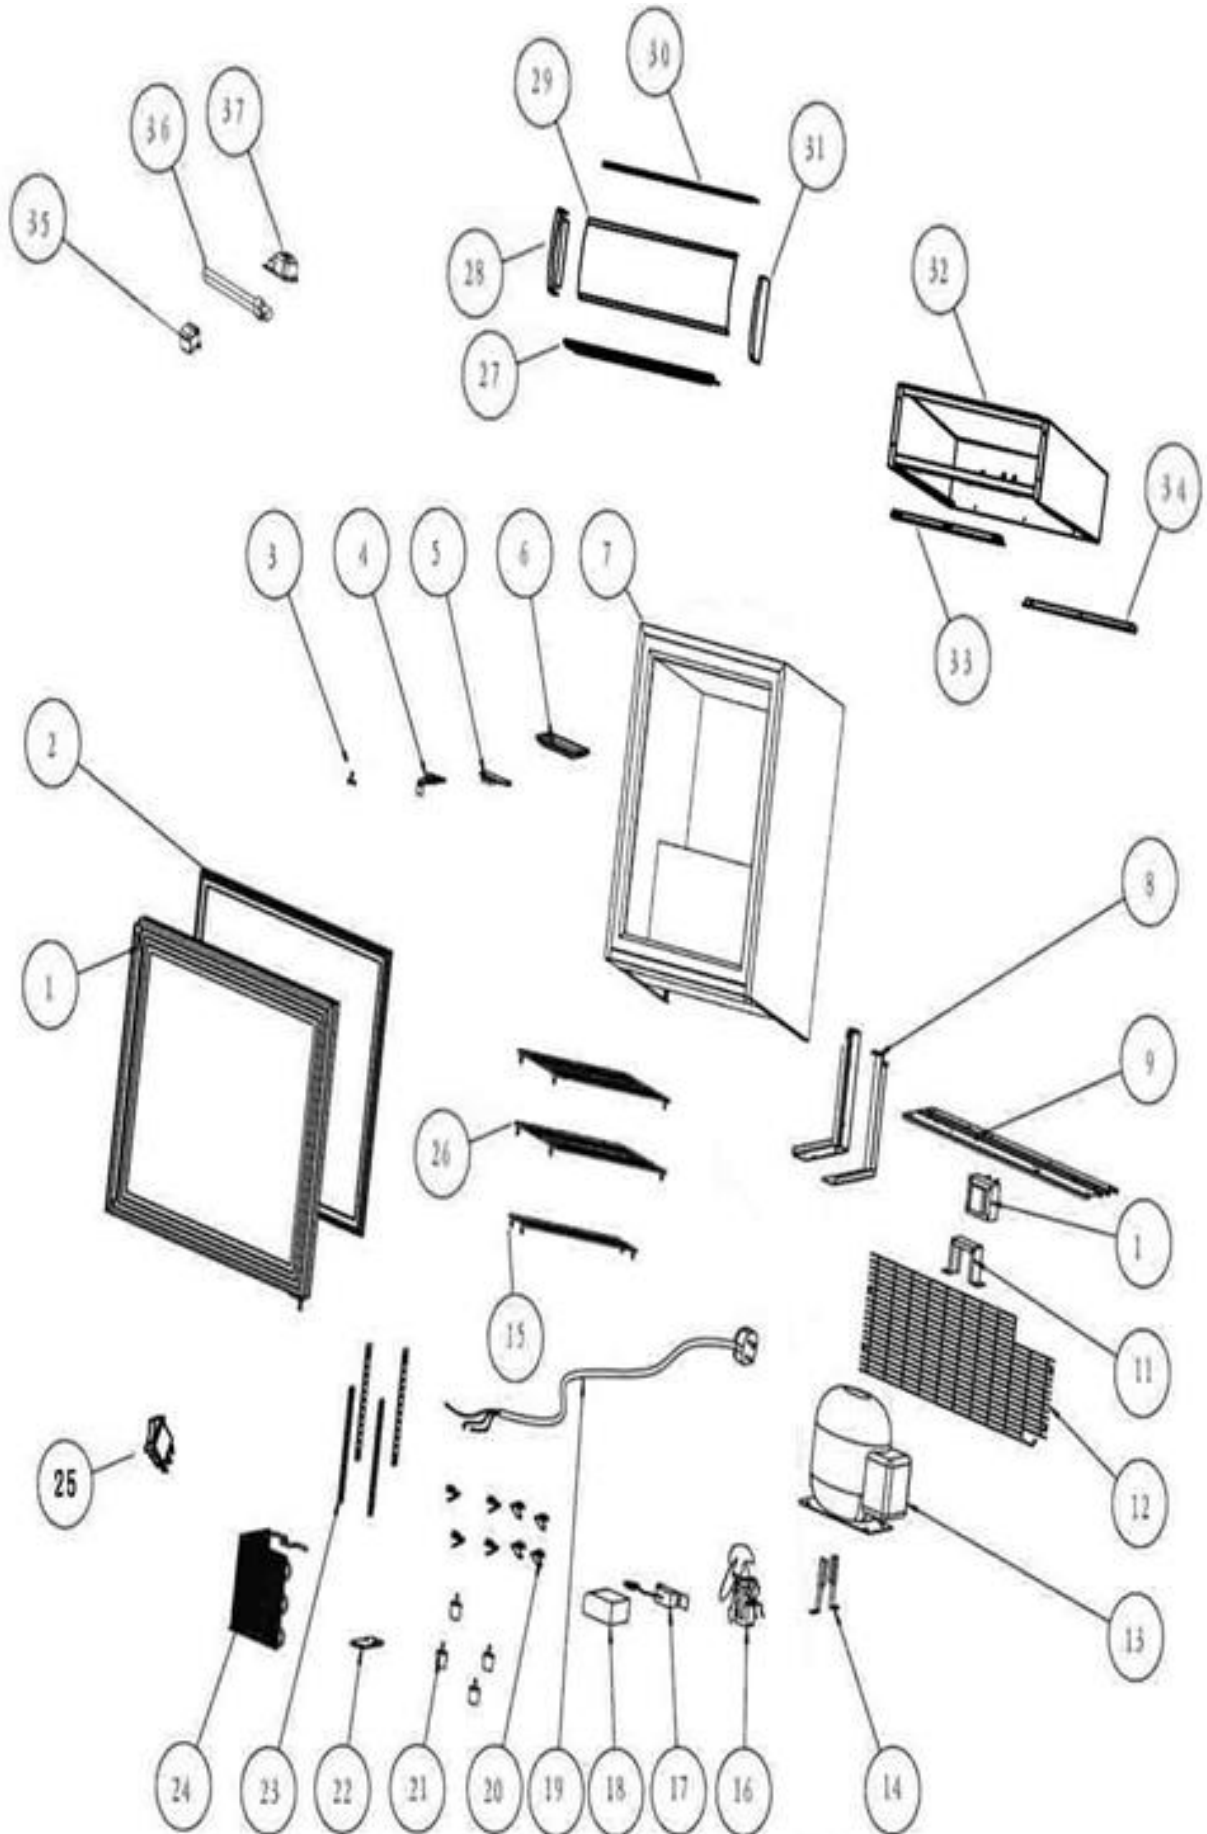

## SC SD 92

<b>Pos.No.</b>	<b>Part No</b>	<b>Description</b>
1	RES-15992	Glass door
2	RES-15993	Door seal
3	RES-15459	Screw
4	RES-15962	Top hinge
5	RES-15963	LED light
6	RES-15964	Lamp - chimney
7	RES-15463	Assy case foam
8	RES-15464	Bracket-case
9	RES-15465	Chasis - compressor
10	RES-15968	Transformer
10	RES-19381	Transforme new type
11	RES-15969	Bracket-transformer
12	RES-15468	Back cover
13	RES-15469	Compressor & accessories
14	RES-15972	Bracket - fan
15	RES-15471	Bottom food rack
16	RES-15974	Fan motor
17	RES-15975	Thermostat
18	RES-15976	Cover - thermostat
19	RES-15977	Wire harness
20	RES-13449	Hook set of 4 pcs
21	RES-15979	Foot bolt set of 4
22	RES-15980	Bottom hinge
23	RES-15479	Bracket - rack
24	RES-15982	Condenser
25	RES-15983	Switch - LED
26	RES-15482	Top food rack
27	RES-15483	Bottom connection strap
28	RES-15484	Left connection strap
29	RES-15485	lamp-chimney
30	RES-15486	Upper connection strap
31	RES-15487	Right connection strap
32	RES-15488	Light box
33	RES-15489	Front fastness
34	RES-15490	Back fastness
35	RES-15491	Lamp holder
36	RES-15492	Fluorescent lamp
36	RES-20715	LED light canopy
37	RES-15493	Rectifier