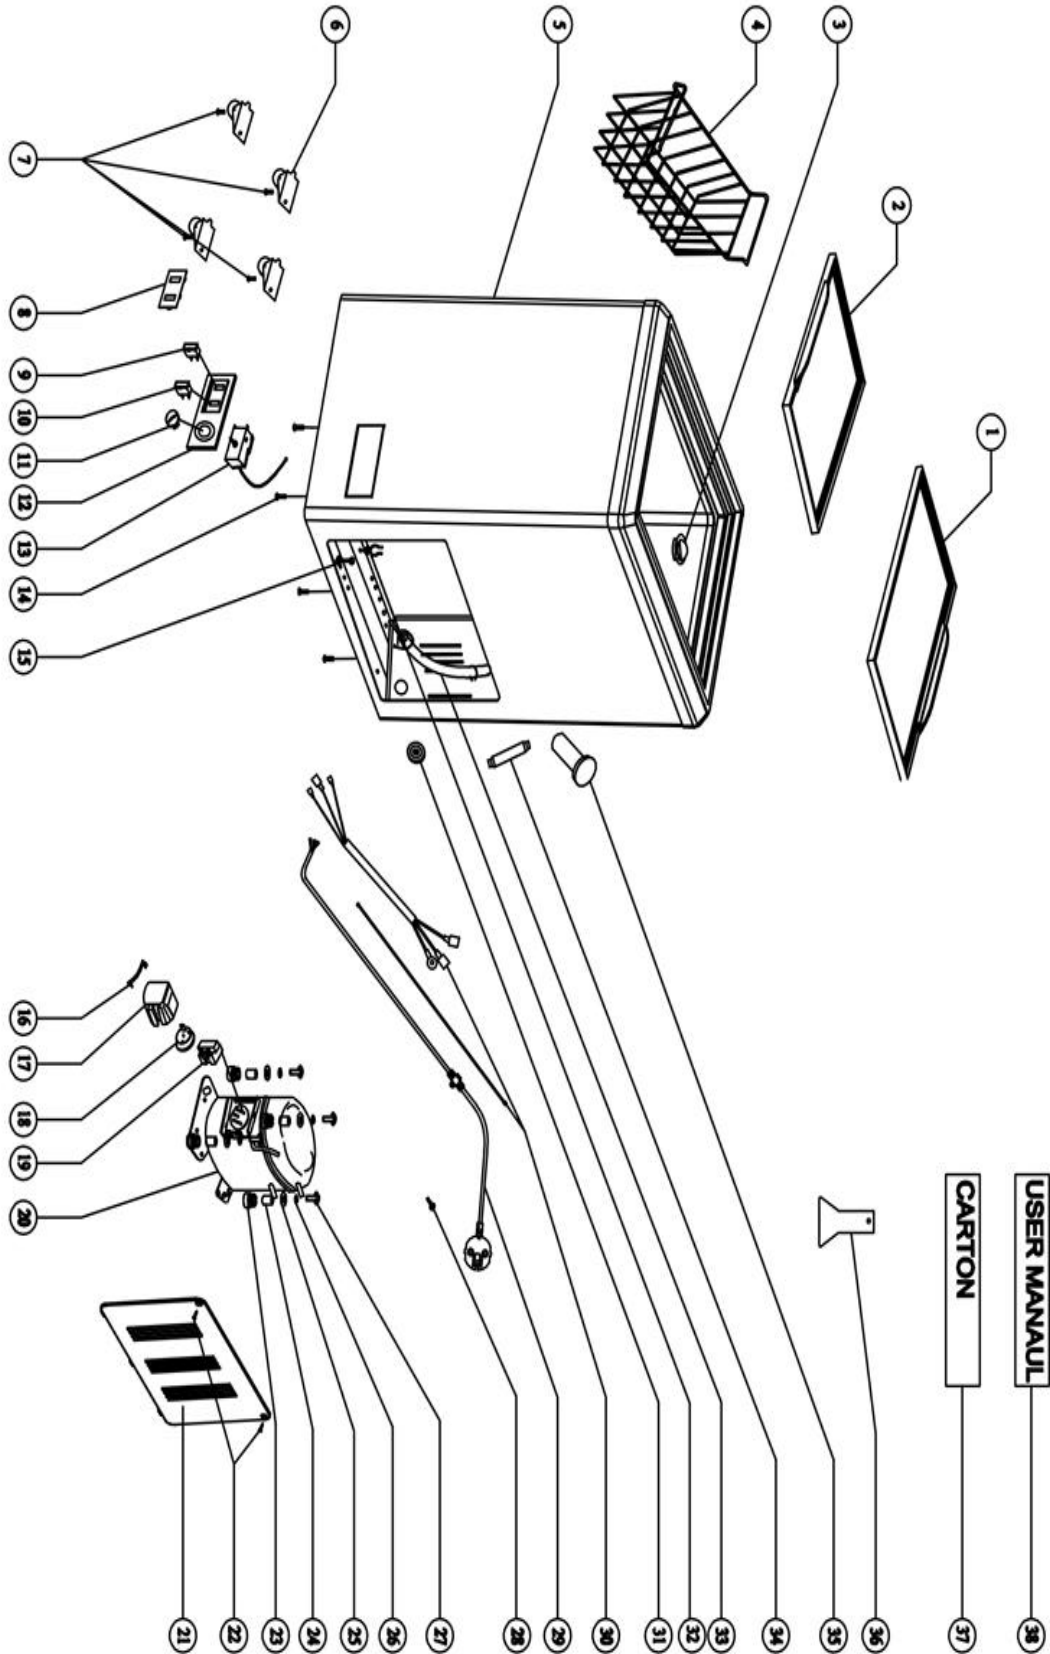

RESERVDELAR

SC SD80

Pos.No.	Part No	Description
1	RES-20473	Glass door up
2	RES-20474	Glass door down
3	RES-10062	Drain stopper
4	RES-20475	Basket
6	RES-20476	Castor
7	RES-10075	Screw
8	RES-18632	Panel cover
9	RES-10070	Red light
10	RES-10072	Green light
11	RES-10074	Thermostat knob
12	RES-10140	Control panel
13	RES-10160	Thermostat
14	RES-10075	Screw
15	RES-12509	Screw
16	RES-20477	Terminal cover clip
17	RES-20478	Terminal cover
18	RES-20479	Over load over heat protector
19	RES-20480	PTC starting
20	RES-20481	Compressor
21	RES-10164	Compartment grill
22	RES-10088	Screw
23	RES-20482	Rubber spacer
24	RES-20483	Compressor sleeve
25	RES-20484	Washer
26	RES-20485	Spring washer
27	RES-17589	Fixing screw
28	RES-10089	Screw
29	RES-20486	Power cord
30	RES-20487	Attached to the line
31	RES-20488	Rubber loop
32	RES-17598	Button bushing
33	RES-10169	Insulation pipe
34	RES-20489	Filter drier
35	RES-10100	Drain plug
36	RES-10084	Defrost shovel