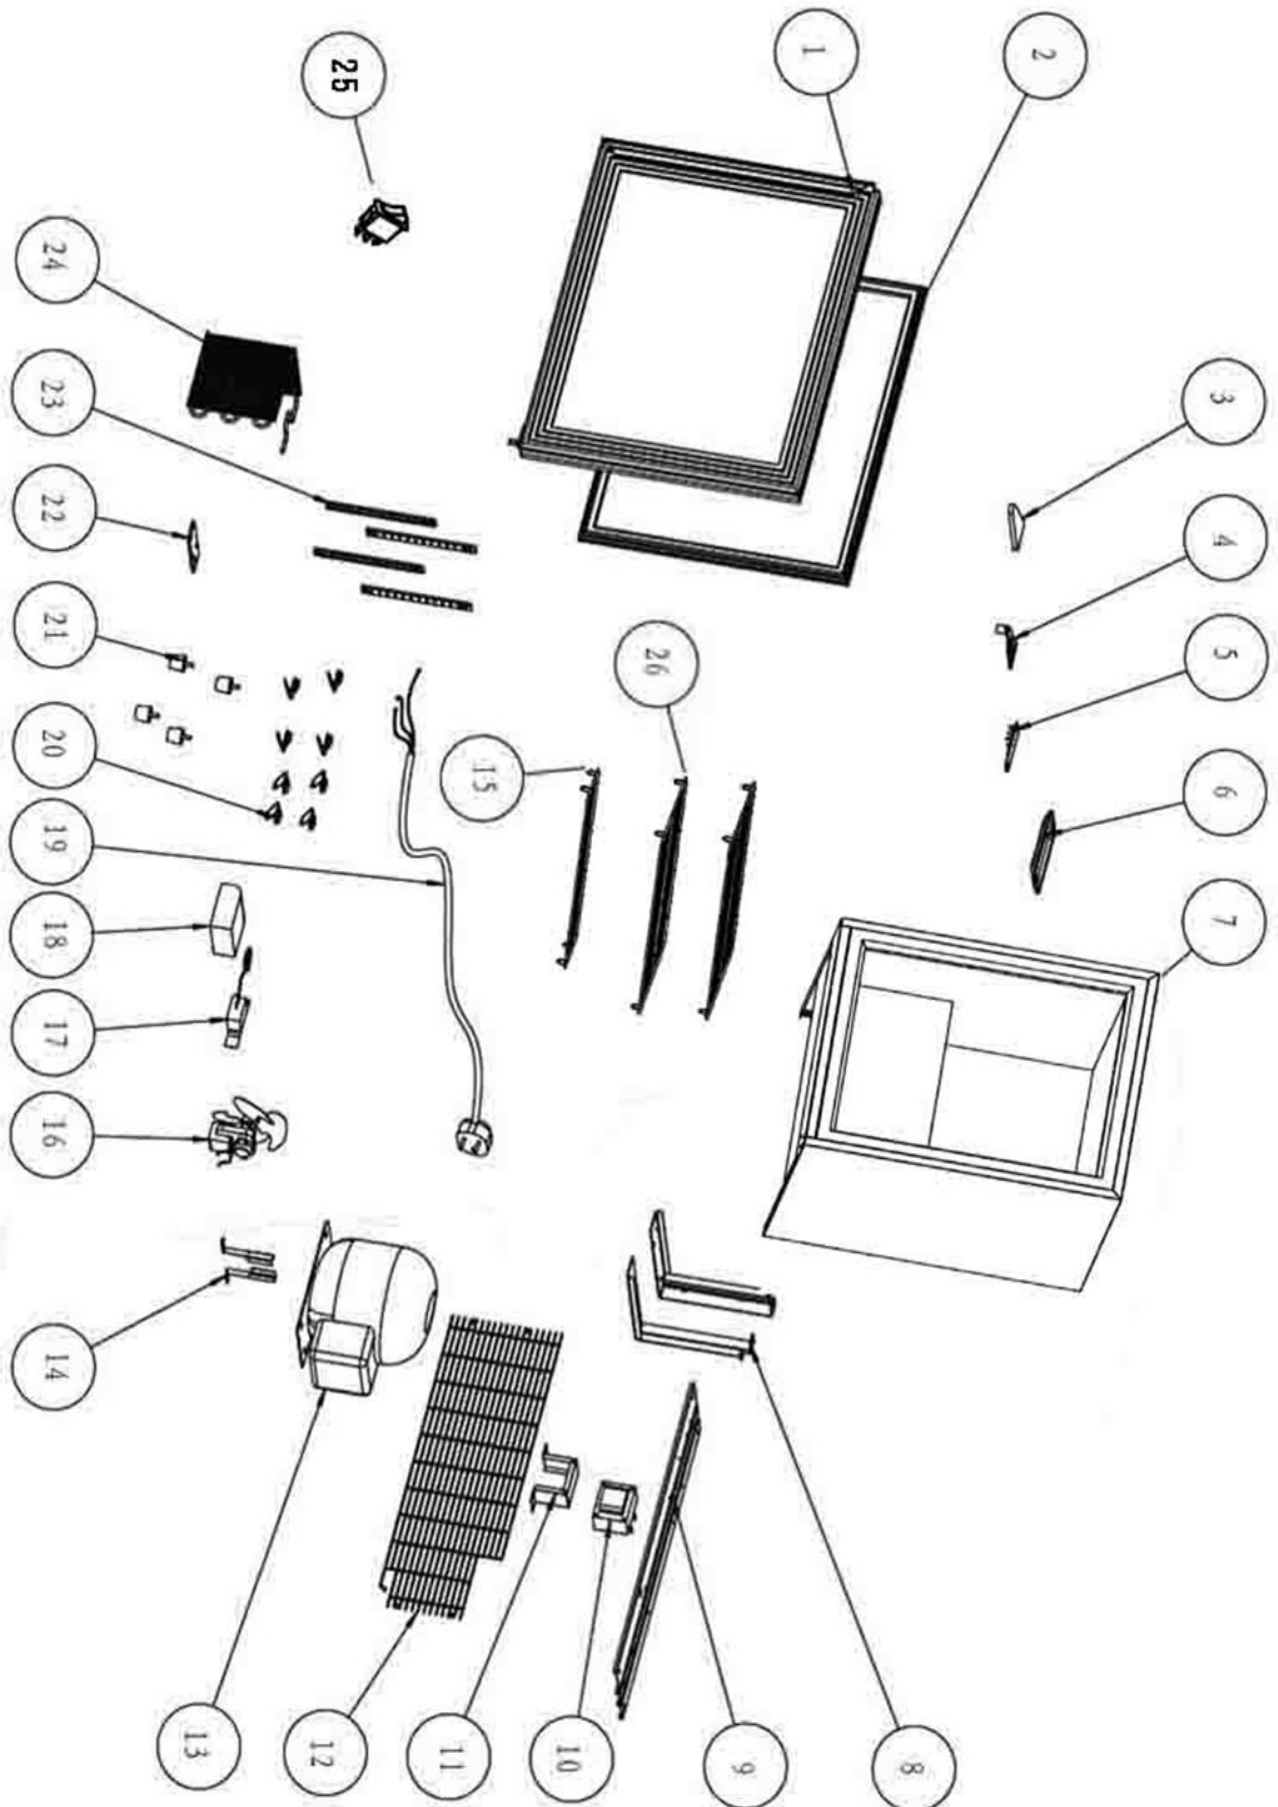

RESERVDELAR

SC SD76

Pos.No.	Part No	Description
1	RES-15992	Glass door
2	RES-15993	Door seal
3	RES-15961	Cover - hinge
4	RES-15962	Top hinge
5	RES-15963	LED light
6	RES-15964	Lamp - chimney
7	RES-15994	Assy case foam
8	RES-15464	Bracket-case
9	RES-15465	Chasis - compressor
10	RES-15968	Transformer
10	RES-19381	Transforme new type
11	RES-15969	Bracket-transformer
12	RES-15468	Back cover
13	RES-15995	Compressor & accessories
14	RES-15972	Bracket - fan
15	RES-15471	Bottom food rack
16	RES-15974	Fan motor
17	RES-15975	Thermostat
18	RES-15976	Cover - thermostat
19	RES-15977	Wire harness
20	RES-13449	Hook set of 4 pcs
21	RES-15979	Foot bolt set of 4
22	RES-15980	Bottom hinge
23	RES-15479	Bracket - rack
24	RES-15982	Condenser
25	RES-15983	Switch - LED
26	RES-15482	Top food rack