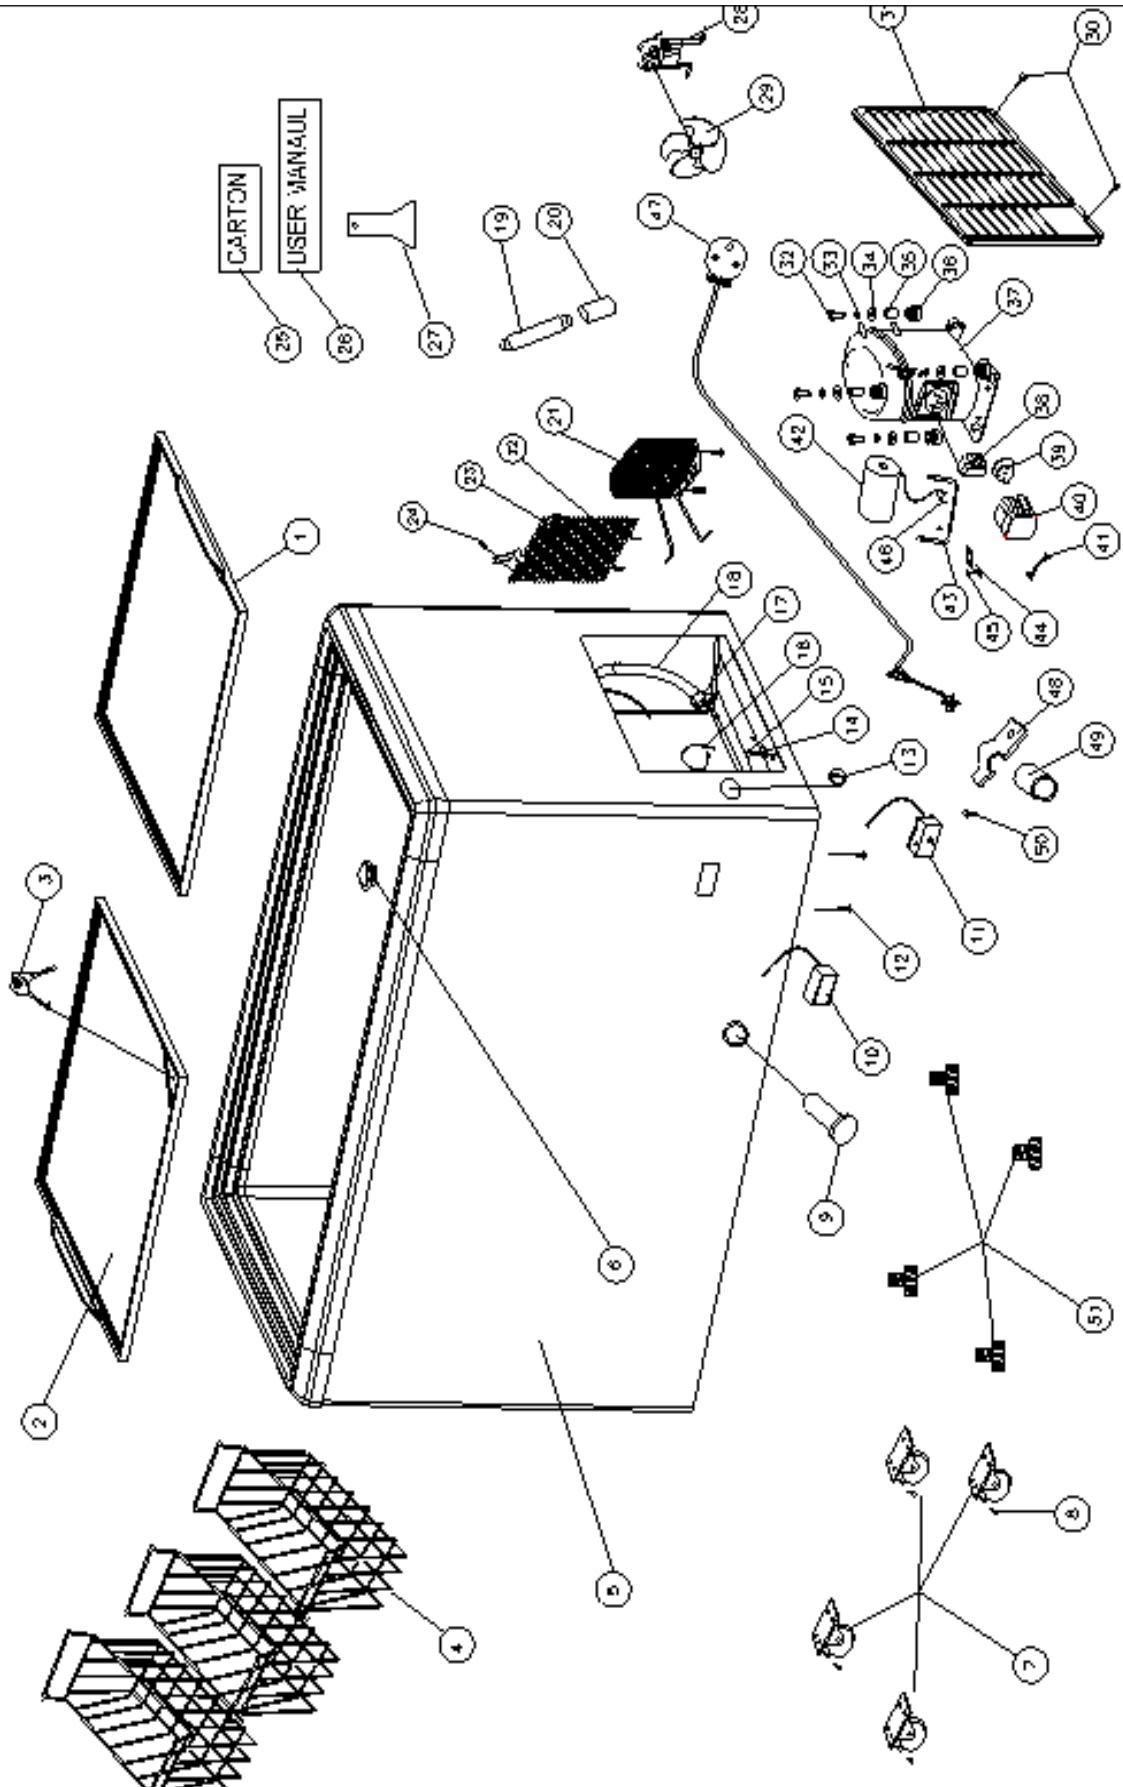

RESERVDELAR

SC SD 351

Pos.No.	Part No	Description
1	RES-18677	Glass door
2	RES-18678	Glass door
3	RES-18650	key
4	RES-18651	Basket
6	RES-18652	Drain stopper
7	RES-18653	Wheel
9	RES-18654	Drain plug
10	RES-18655	Digital Thermometer
11	RES-12417	Thermostat
13	RES-18656	Thermostat knob
19	RES-18657	Filter drier
20	RES-10086	Hot shorten tube
21	RES-18658	Condenser
22	RES-18659	Shield
23	RES-10079	Wire bound clip
27	RES-18660	Defrost shovel
28	RES-18661	Fan
29	RES-18662	Fan blade
30	RES-10098	Screw
31	RES-18663	Compartment grill
32	RES-18664	Fixing screw
33	RES-18665	Spring washer
34	RES-10090	Washer
35	RES-18666	Compressor sleeve
36	RES-18667	Rubber spacer
37	RES-18668	Compressor
38	RES-18669	PTC starting
39	RES-18670	Over load over heat protector
40	RES-18671	Terminal cover
41	RES-18672	Terminal cover clip
42	RES-18673	Capacitance
43	RES-18674	Capacitance clip
44	RES-18675	Capacitance bracket
47	RES-18676	Power cord
48	RES-10080	Power cord clamp
49	RES-10081	Rubber loop
51	RES-12416	Foot