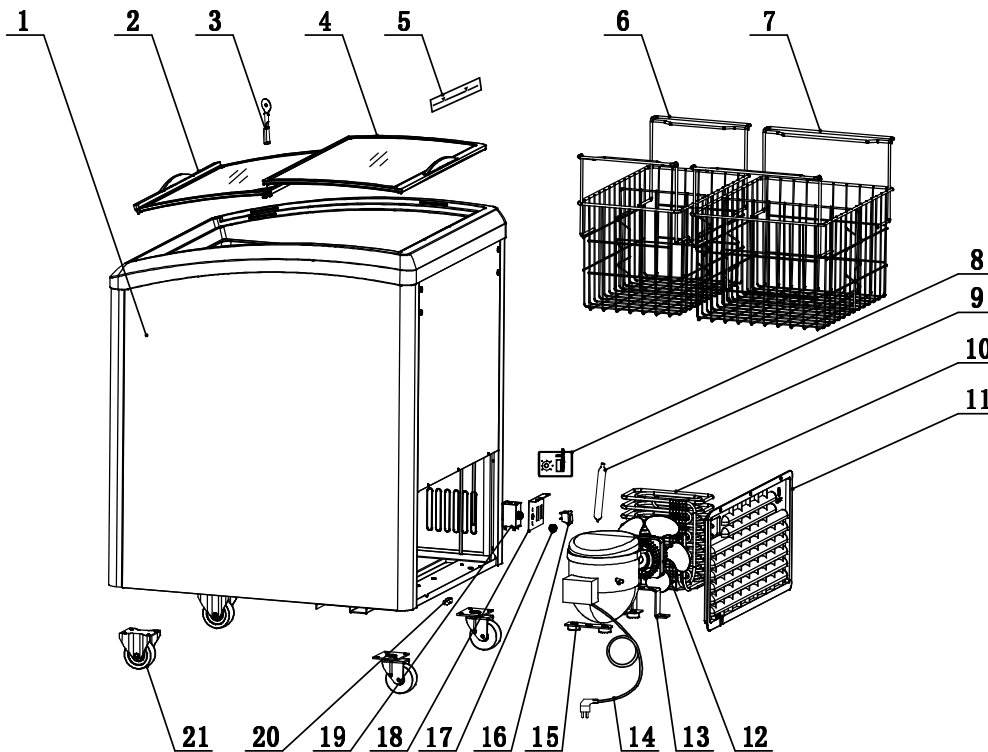

Exploded View Of SD-151's Light

Exploded View Of SD-151

Pos.No.	Part No	Description
1	RES-15192	body
1	RES-15200	Left end cap
2	RES-15191	down glass door
2	RES-15199	lamphouse veil
3	RES-15190	Lock
3	RES-15198	top trim
4	RES-15189	up glass door
4	RES-15197	lamphouse BKT
5	RES-15188	Load boundaires
5	RES-15196	fluorescent light
6	RES-15187	smaller basket
6	RES-15195	down trim
7	RES-15186	bigger basket
7	RES-15194	Right end cap
8	RES-15185	control panel
8	RES-15193	Light switch
9	RES-15184	Filter dryer
9	RES-15034	Power cable
10	RES-15183	external condenser
11	RES-15182	cover
12	RES-15181	Fan
13	RES-15180	Fan KBT
14	RES-15042	power cable
15	RES-15179	compressor
15	RES-22693	compressor
16	RES-15038	red light
17	RES-15039	Knob
18	RES-15178	control KBT
19	RES-15177	thermostat
20	RES-15176	Double orifice press block
21	RES-15047	Caster set of 4
1-2-3-4-5-	RES-15201	Light canopy complete