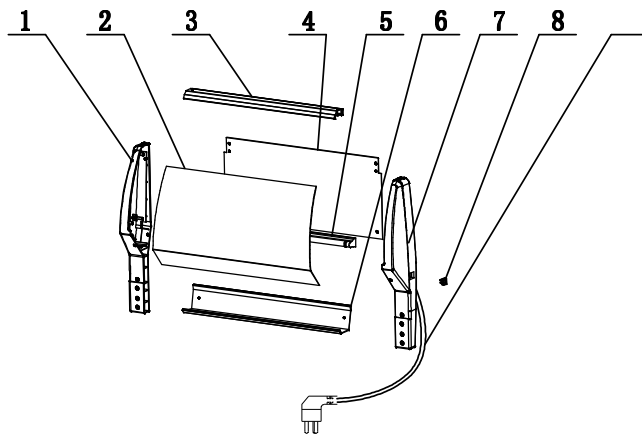

Exploded View Of SD-151's Light

Exploded View Of SD-151

Pos.No.	Part No	Description
1	RES-15192	body
1	RES-15200	Left end cap
2	RES-15191	down glass door
2	RES-15199	lamphouse veil
3	RES-15190	Lock
3	RES-15198	top trim
4	RES-15189	up glass door
4	RES-15197	lamphouse BKT
5	RES-15188	Load boundaires
5	RES-15196	fluorescent light
6	RES-15187	smaller basket
6	RES-15195	down trim
7	RES-15186	bigger basket
7	RES-15194	Right end cap
8	RES-15185	control panel
8	RES-15193	Light switch
9	RES-15184	Filter dryer
9	RES-15034	Power cable
10	RES-15183	external condenser
11	RES-15182	cover
12	RES-15181	Fan
13	RES-15180	Fan KBT
14	RES-15042	power cable
15	RES-15179	compressor
15	RES-22693	compressor
16	RES-15038	red light
17	RES-15039	Knob
18	RES-15178	control KBT
19	RES-15177	thermostat
20	RES-15176	Double orifice press block
21	RES-15047	Caster set of 4
1-2-3-4-5-	RES-15201	Light canopy complete