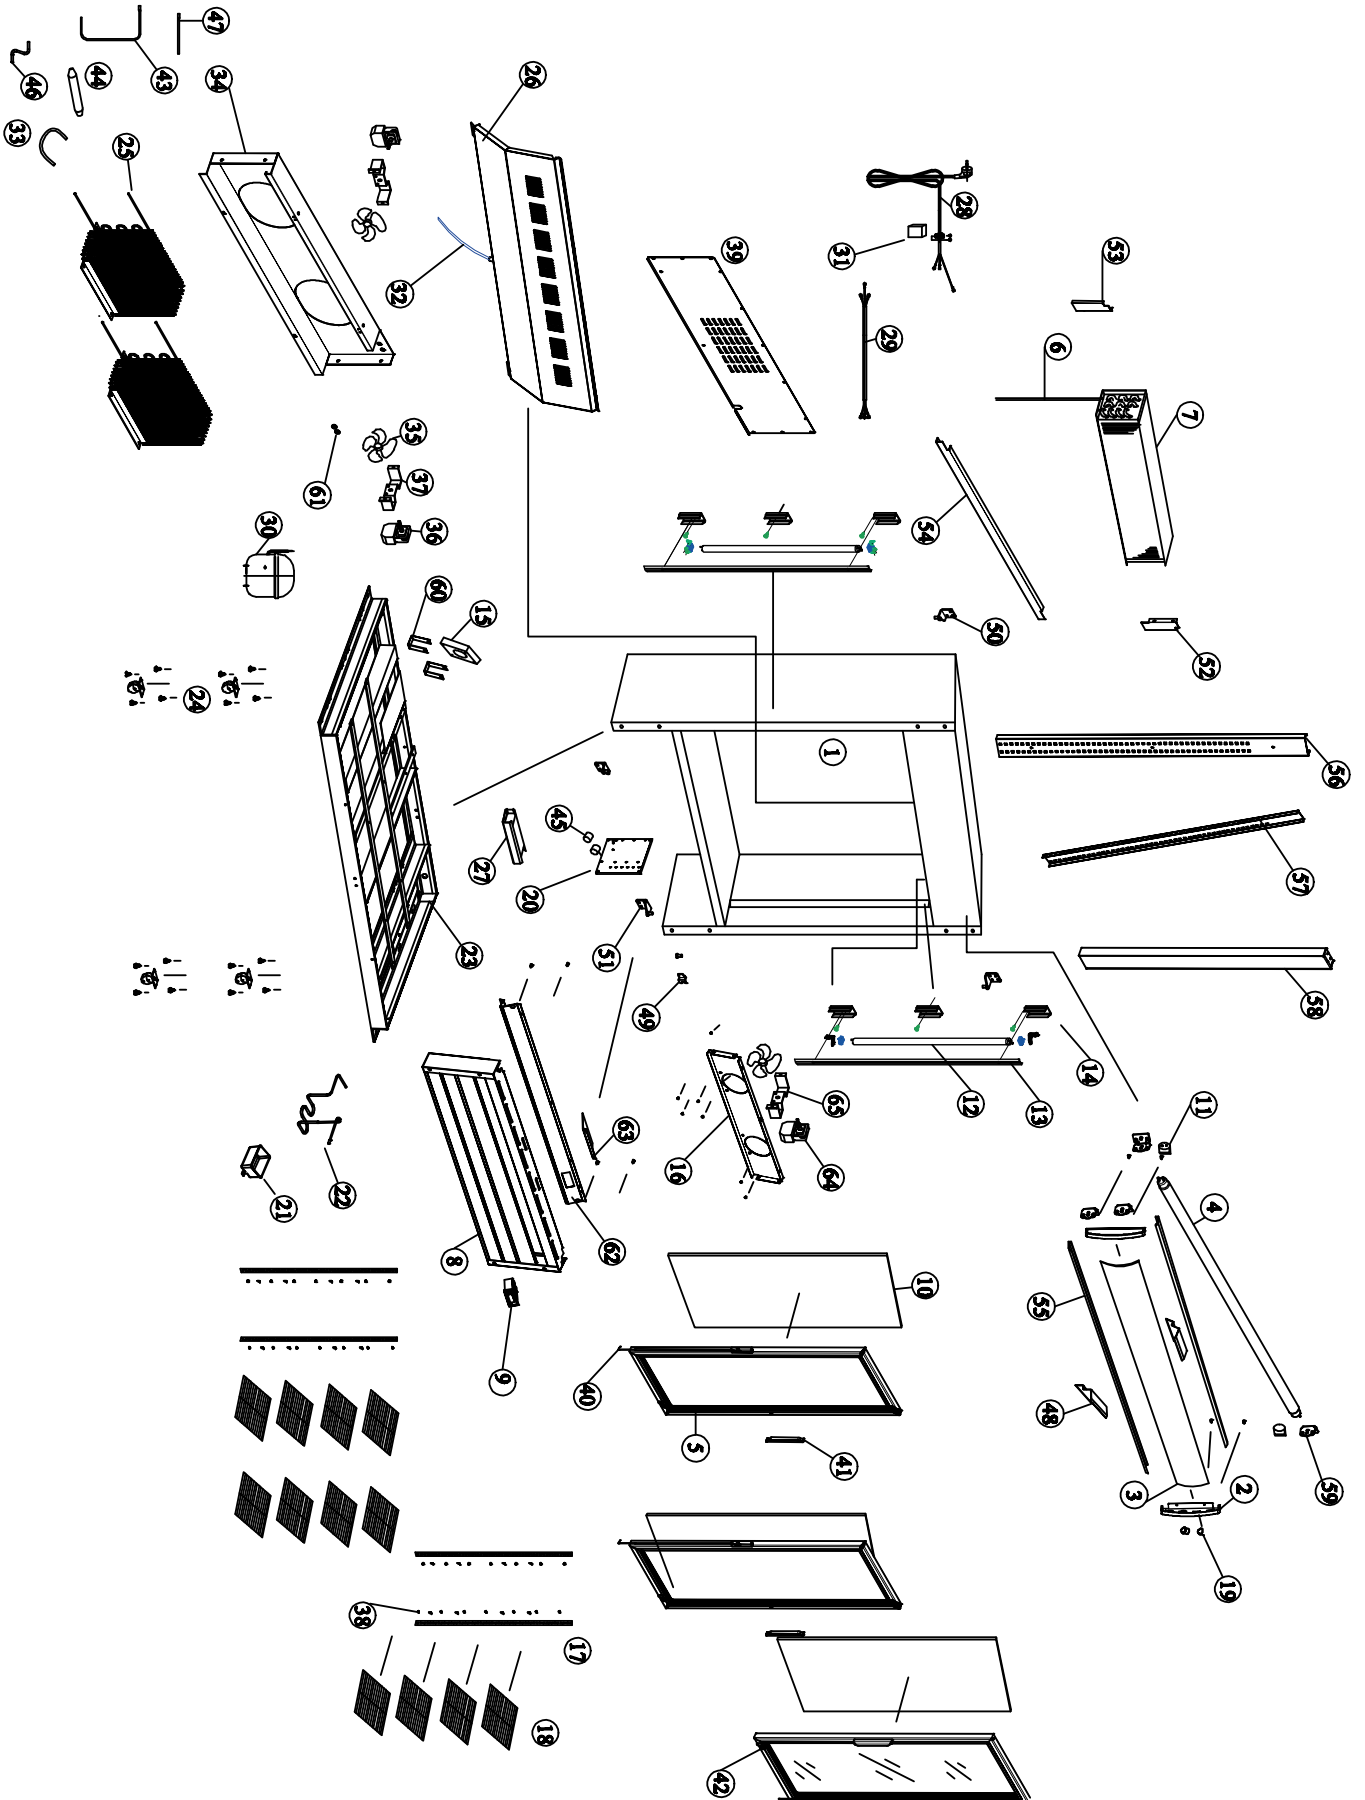

RESERVDLAR

SC SD 1502 HE

Pos.No.	Part No	Description
1	RES-17018	Cabinet
2	RES-14915	Side cover for top light cover
3	RES-17019	Top light cover
4	RES-17020	Lamp for top light 58W
4	RES-18904	LED light for top cover
5	RES-17021	Glass door right
5	RES-17066	Glass door middle
5	RES-17067	Glass door Left
6	RES-17022	Evaporator pipe assembly
7	RES-17023	Evaporator
8	RES-17024	Front grill
9	RES-16796	Electronic Thermostat
10	RES-17025	Door gasket
11	RES-16798	Lamp socket
12	RES-16799	T8 Inner Lamp-LED
12	RES-16800	T8 Inner Lamp-LED
13	RES-16801	Lamp Cover
14	RES-16802	Light slot
15	RES-14917	Fan motor
16	RES-17026	Fan board
17	RES-14928	K-support
18	RES-17027	Shelf set L/M/R
19	RES-13407	Light switch
20	RES-17028	Electronic fixed board
21	RES-14945	Water Tray
22	RES-16806	Venting tube
23	RES-17029	Lower steel tower assembly
24	RES-16808	Castor set of 2
24	RES-16809	Caster W/brake set of 2
25	RES-16810	Block condenser
26	RES-17030	Evaporator cover
27	RES-17031	Ballast 58W
27	RES-18903	Ballast Internal and top LED light
28	RES-16812	Power Cord
29	RES-16813	Connecting wire set
30	RES-17032	Compressor SD1501H
31	RES-16815	Connecting Box
32	RES-16816	Drain tube for evaporator
33	RES-16817	Connecting Pipe for Condenser
34	RES-17033	Condenser fan board
35	RES-14938	Condenser fan motor
36	RES-14940	Condenser fan motor
37	RES-16819	Condenser fan support
38	RES-13434	K-clip
39	RES-17034	Condenser fan board
40	RES-17035	Steel support for auto door
41	RES-14933	Door Handle
42	RES-14935	Lock
43	RES-16821	Direr Connecting Tube
44	RES-16822	Direr
45	RES-20822	Starter
46	RES-17036	Evaporator pipe
47	RES-17037	Connect pipe
48	RES-16826	Support for rail top light cover
49	RES-16827	Fixing part
50	RES-14930	Upper hinge(left-right)
51	RES-14934	Lower hinge
52	RES-16828	Evaporator Plate(left-right)
53	RES-16828	Evaporator Plate(left-right)
54	RES-17038	Middle board for evaporator
55	RES-17039	Rail for top light cover
56	RES-17040	Back middle pole assembly
57	RES-17041	Middle pole assembly plate
58	RES-17042	Middle pole assembly
59	RES-13404	Lamp and end caps holder for top light
60	RES-16835	Fan motor support for compressor
61	RES-16836	Protective ring
62	RES-17043	Fixing board for front grill
63	RES-17044	Baffle board for front grill
64	RES-17045	Evaporator fan motor
65	RES-17046	Support for evaporator fan motor