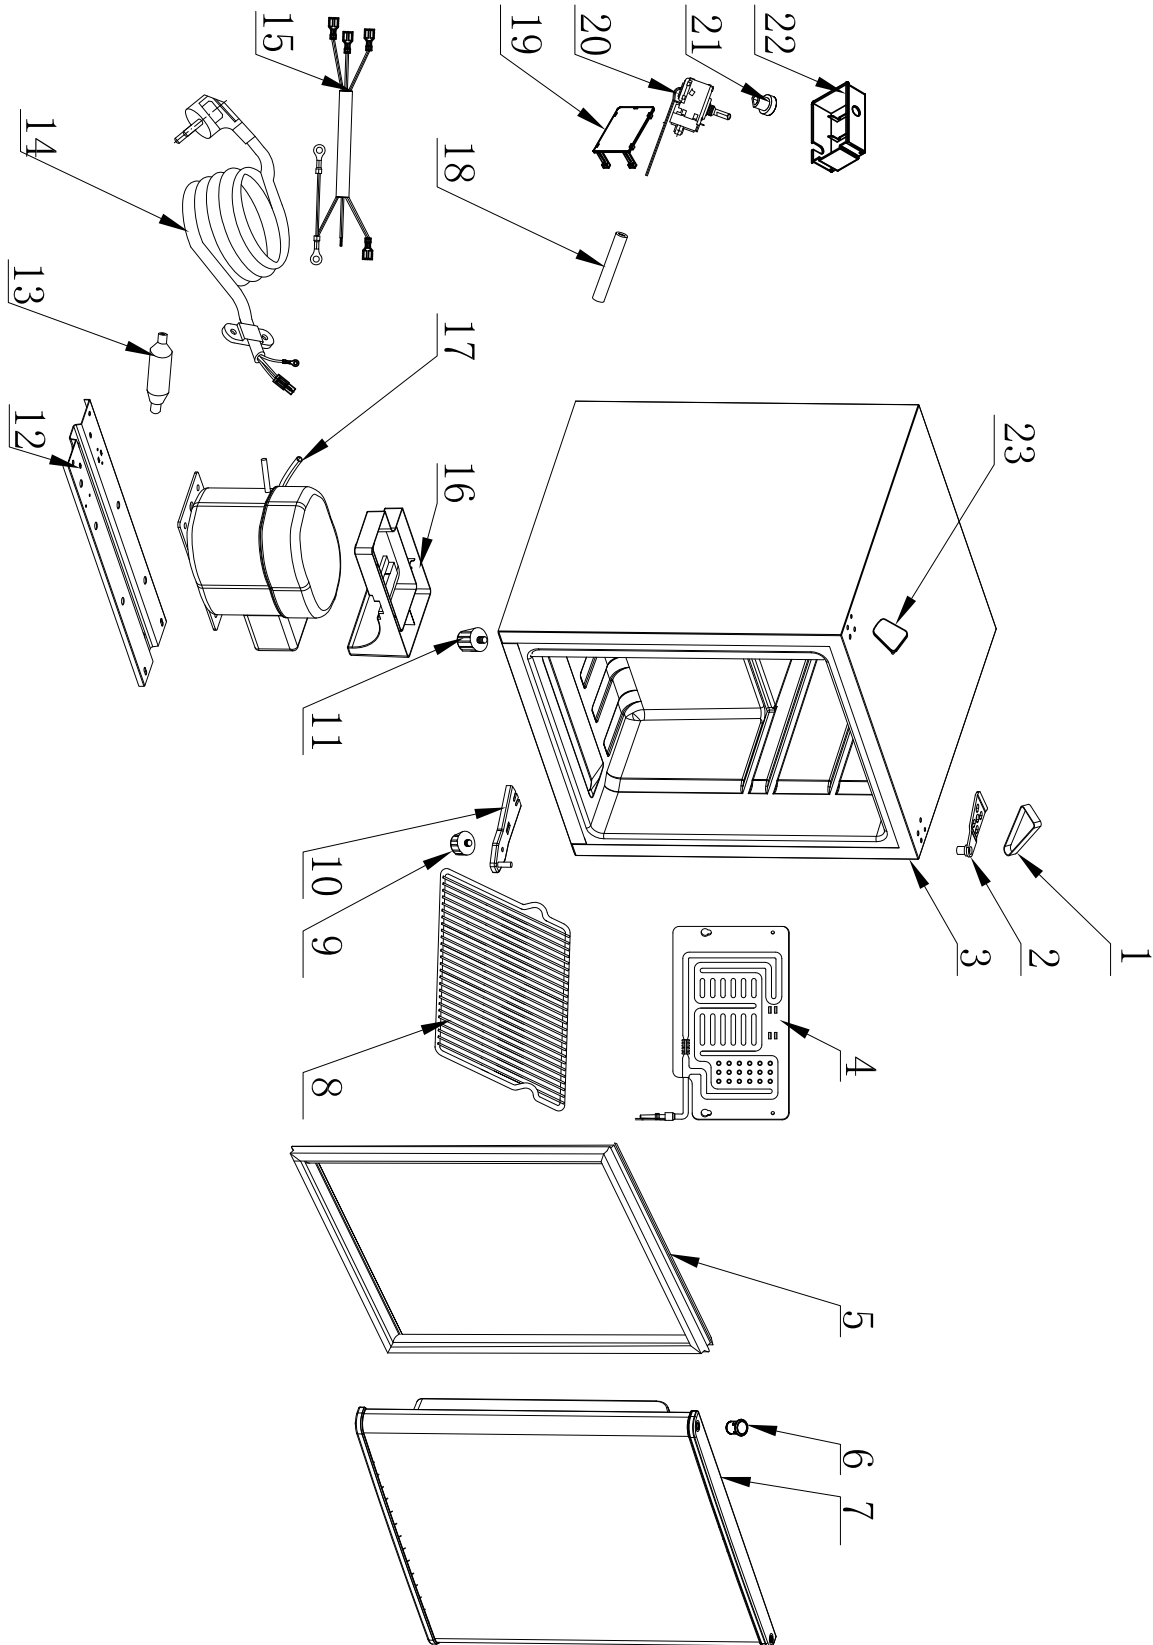

RESERVDELAR

SC ROLLING STONES CUBE

Pos.No.	Part No	Description
1	RES-20967	Upper door hinge cover
2	RES-12464	Upper door hinge
4	RES-12459	Evaporator
5	RES-21034	Gasket
6	RES-21035	Door axes hole
7	RES-21036	Door
8	RES-21037	Shelf
9	RES-12469	Back feet
10	RES-12504	Bottom door hinge
11	RES-12446	Front feet
12	RES-12451	Compressor installation plate
13	RES-12450	Dryer filter
14	RES-21038	Power cable
15	RES-12470	Controller wiring
16	RES-12447	Drip tray
17	RES-21039	Compressor component
18	RES-12455	Sensor sleeve
19	RES-12456	Controller cover
20	RES-12454	Controller
21	RES-12453	Controller knob
22	RES-12452	Controller shell
23	RES-20966	Cabinet hole cover