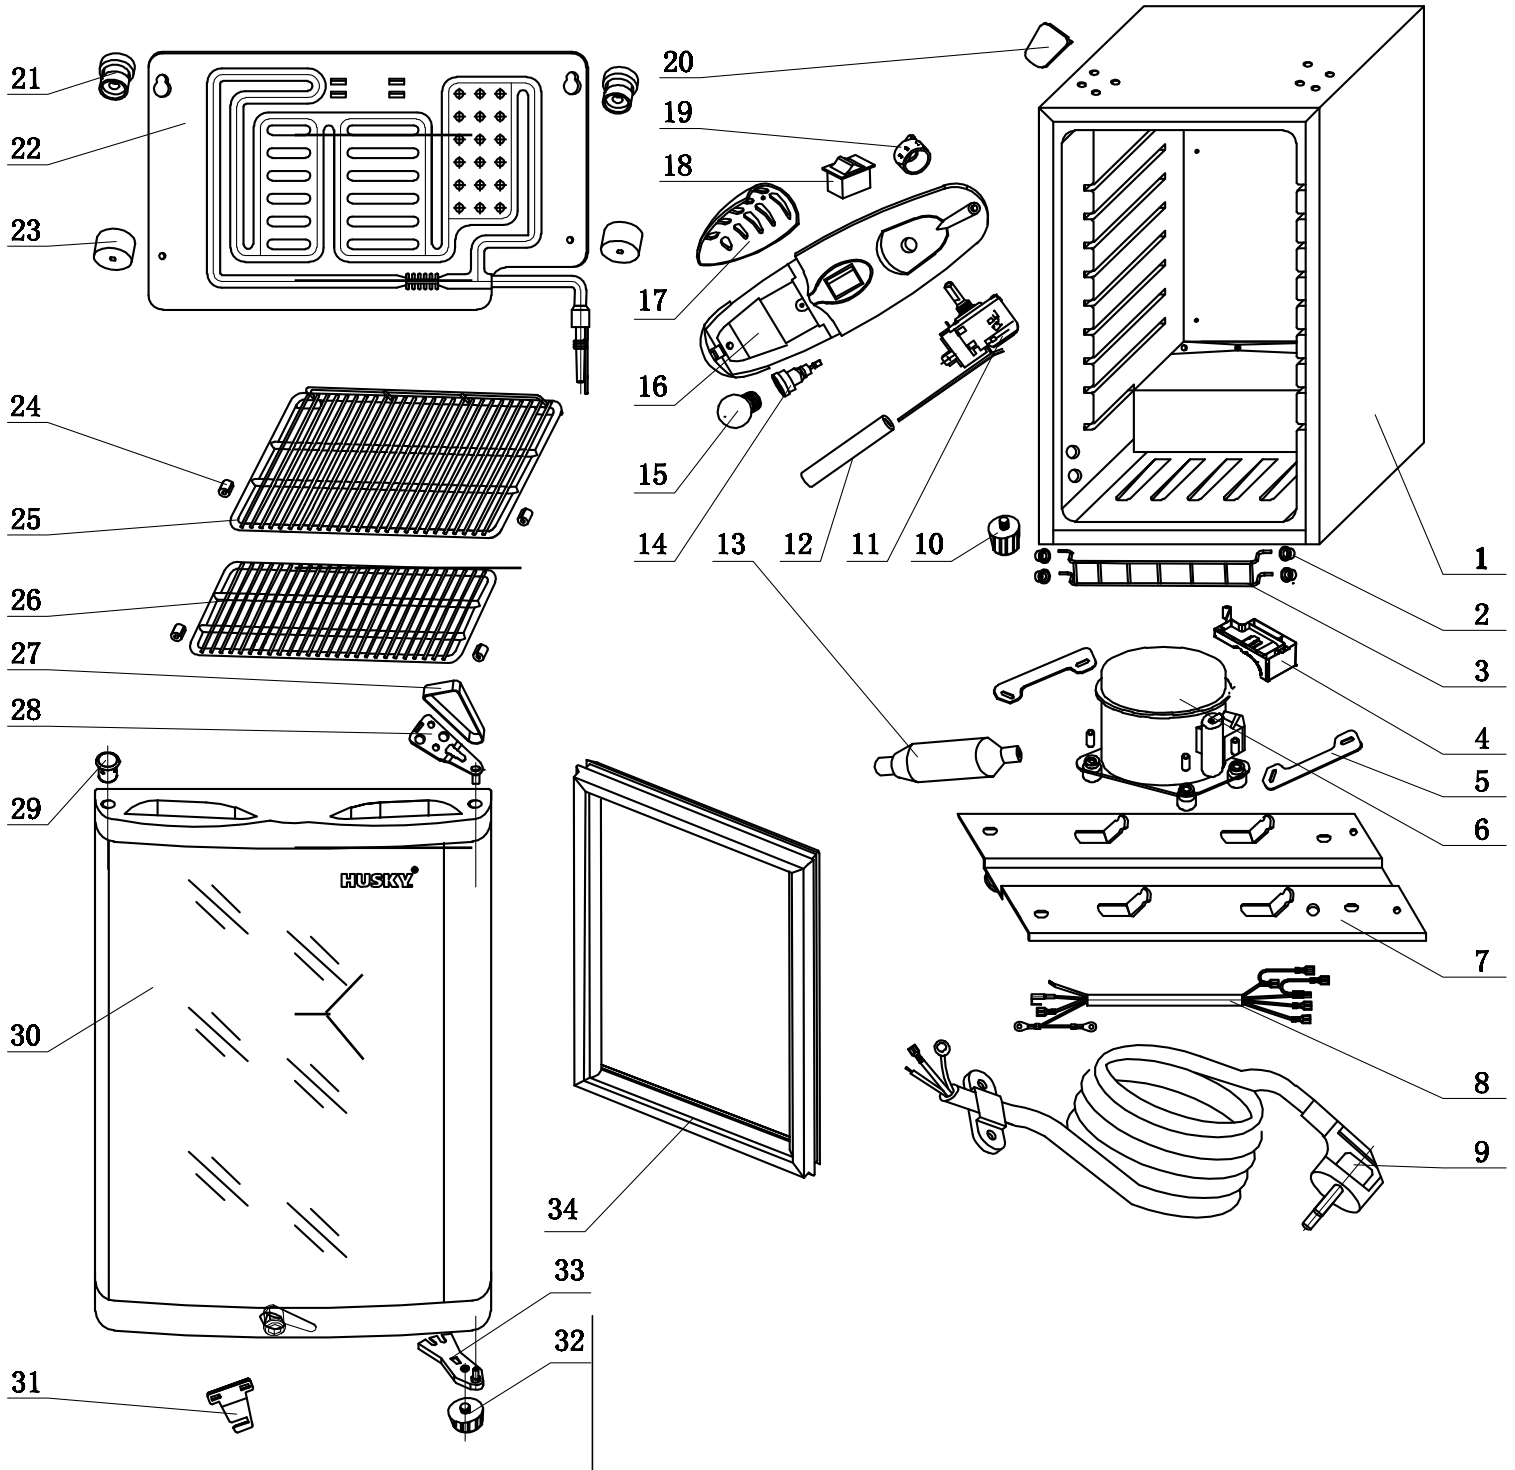

RESERVDELAR

SC COCA COLA HIGH

Pos.No.	Part No	Description
2	RES-12475	shelf fix housing
3	RES-12476	Bottom shelf
4	RES-12447	Drip tray
5	RES-12478	compressor fix clip
6	RES-12479	compressor component
7	RES-12480	compressor installation plate
8	RES-12481	controller wire
9	RES-12482	power cable
10	RES-12483	Feet
11	RES-12484	controller
12	RES-12485	sensor sleeve
13	RES-12486	dryer filter
14	RES-12487	socket
15	RES-12488	bulb
15	RES-19159	Led light
16	RES-12489	controller socket
17	RES-19160	Lamp cover
18	RES-12490	Switch
19	RES-12491	controller knob
21	RES-12492	evaporator fix plate
22	RES-12493	evaporator
23	RES-12494	evaporator fix plate2
24	RES-12495	shelf fixer
25	RES-12496	upper shelf
26	RES-12497	middle shelf
27	RES-12463	Hængsel cover top
28	RES-12464	Upper door hinge
29	RES-12500	door alxe cover
30	RES-12499	glass door
31	RES-12502	lock fixer
32	RES-12503	Lower front castor
33	RES-12504	Bottom door hinge
34	RES-12505	gasket