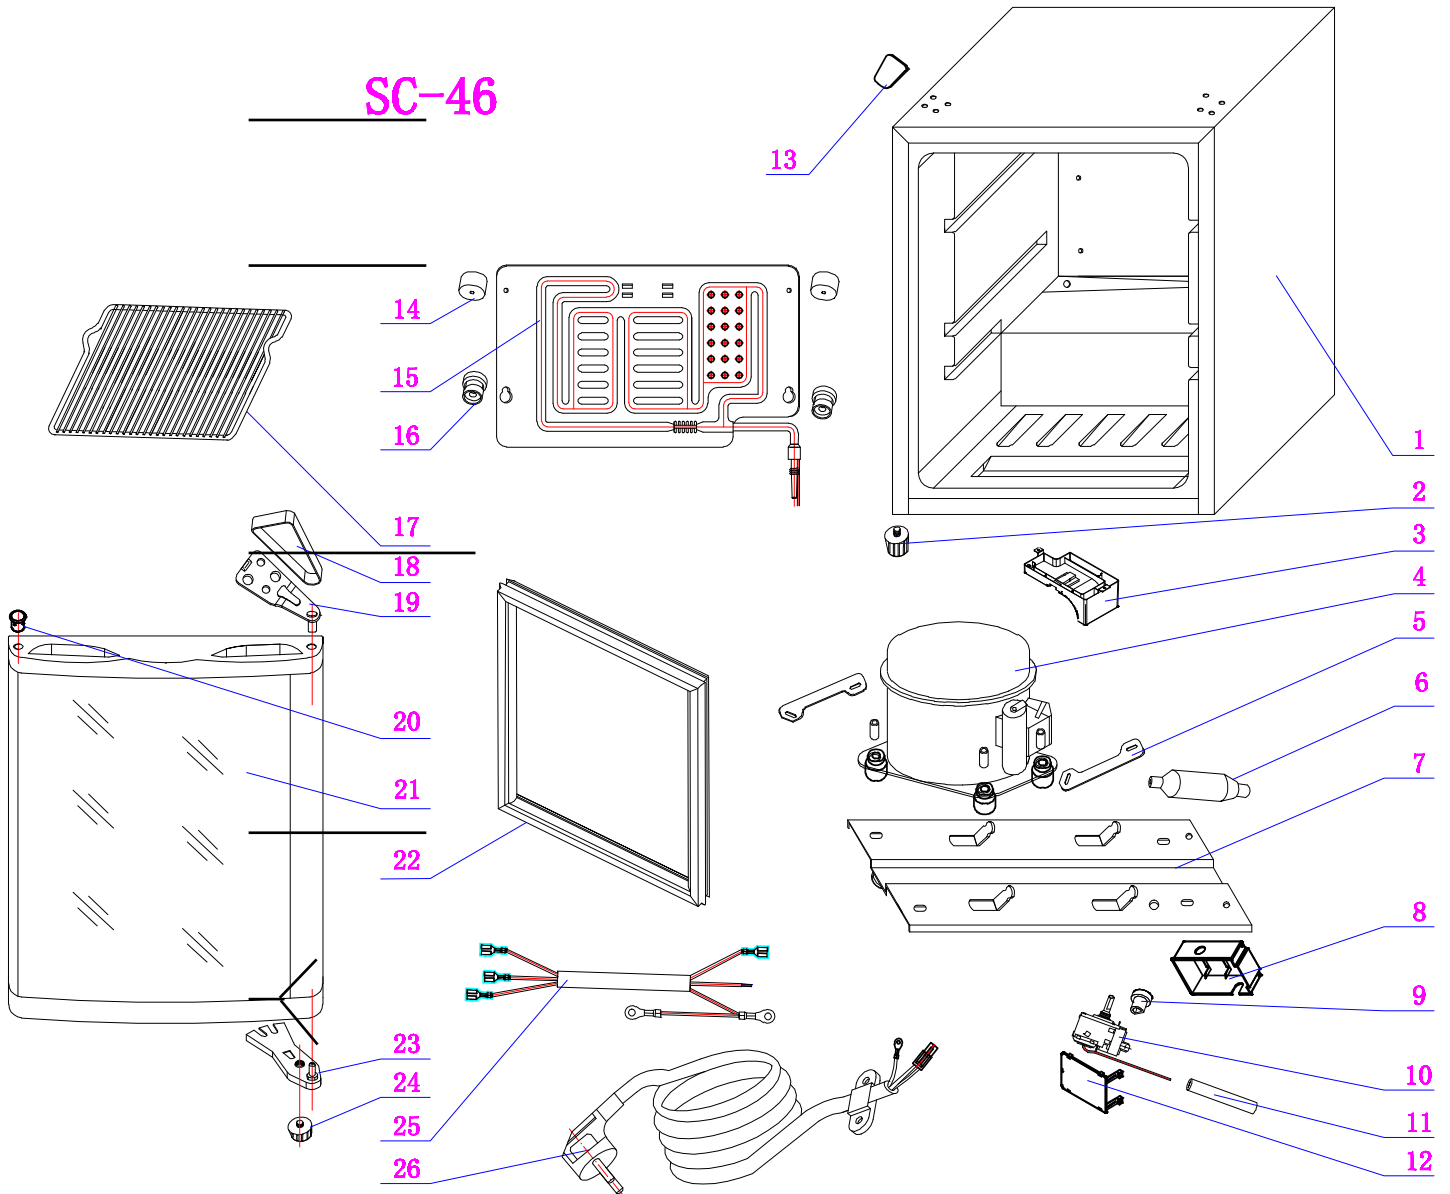

RESERVDELAR

SC COCA COLA CUBE

Pos.No.	Part No	Description
1	RES-12446	Front feet
2	RES-12447	Drip tray
3	RES-12448	Compressor component
4	RES-12449	Compressor fix clip
5	RES-12450	Dryer filter
6	RES-12451	Compressor installation plate
7	RES-12452	Controller shell
8	RES-12453	Controller knob
9	RES-12454	Controller
10	RES-12455	Sensor sleeve
11	RES-12456	Controller cover
12	RES-12457	Dækstk for kabinet
13	RES-12458	Evaporator fixing block 1
14	RES-12459	Evaporator
15	RES-12460	Evaporator fix plate2
16	RES-12462	Shelf
17	RES-12463	Hængsel cover top
18	RES-12464	Upper door hinge
19	RES-12465	Door axes hole
20	RES-12466	Glass door
21	RES-12467	Gasket
22	RES-12504	Bottom door hinge
23	RES-12469	Back feet
24	RES-12470	Controller wiring
25	RES-12471	Power cable