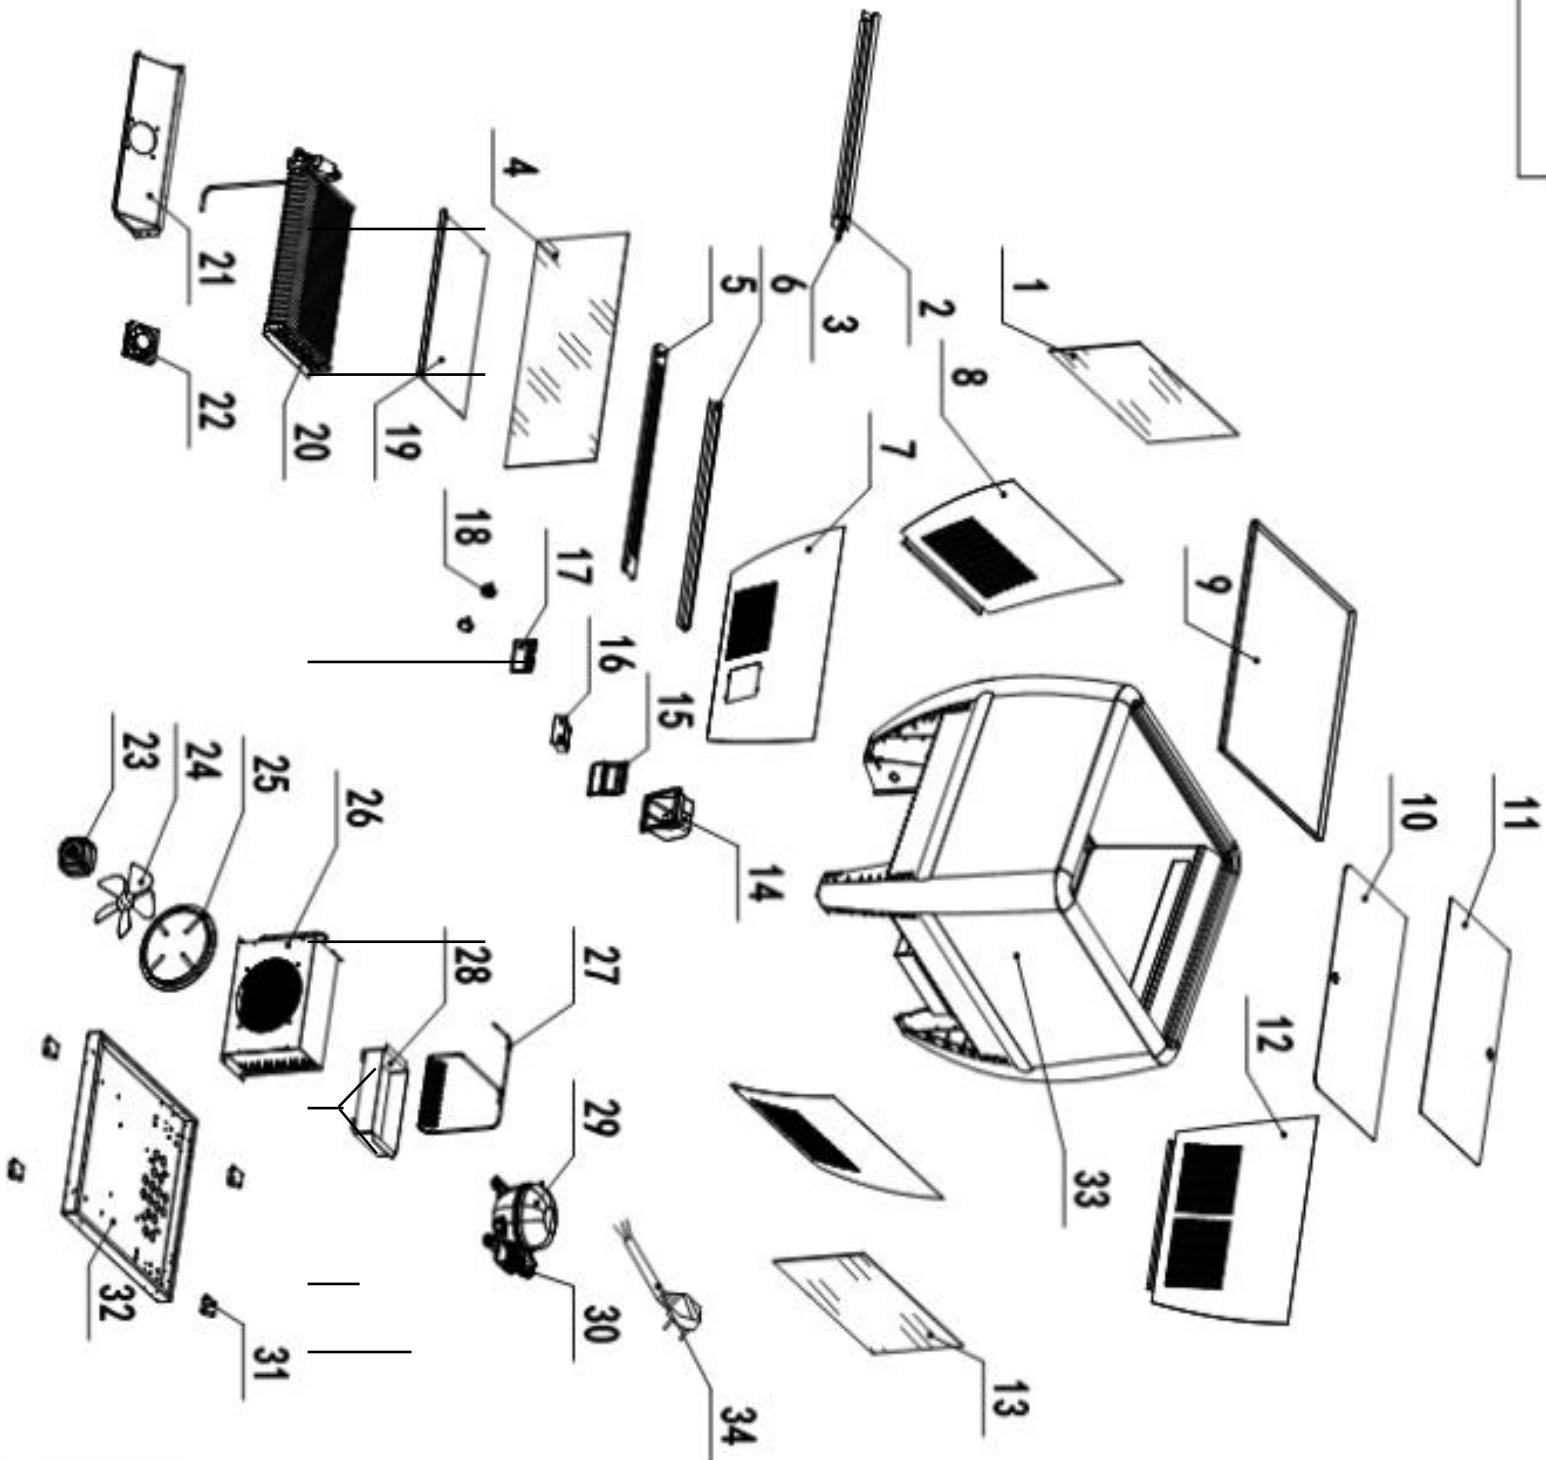

RESERVDELAR

SC OTC 95W

Pos.No.	Part No	Description
1	RES-23322	Removable Glass-Left
2	RES-23290	Part for Fixing LED Light
3	RES-23291	LED Light
4	RES-23292	Removable Glass-Front
5	RES-23293	Plate for Wind Recycle
6	RES-23294	Slot for Glass
7	RES-23295	Front Grill
8	RES-23296	Left Grill
9	RES-23297	Bottom Sheet
10	RES-23298	Inside Cover-Upper
11	RES-23299	Inside Cover-Lower
12	RES-23300	Back Grill
13	RES-23289	Removable Glass-Right
14	RES-23301	Thermostat Box
15	RES-23302	Cover of Thermostat Box
16	RES-23303	Digital Thermostat
17	RES-23304	Cover of Digital Thermostat
18	RES-23305	Switch
19	RES-23306	Cover of Evaporator
20	RES-23307	Evaporator
21	RES-23308	Part for Fixing Evaporator Fan
22	RES-23309	Evaporator Fan
23	RES-23310	EBM Motor
24	RES-23311	Fan
25	RES-23312	Fan Cover
26	RES-23313	Condenser
27	RES-23314	High-pressure Tube
28	RES-23315	Drain Pan
29	RES-23316	Compressor
31	RES-23317	Directional Wheel
32	RES-23318	Part for Fixing Compressor