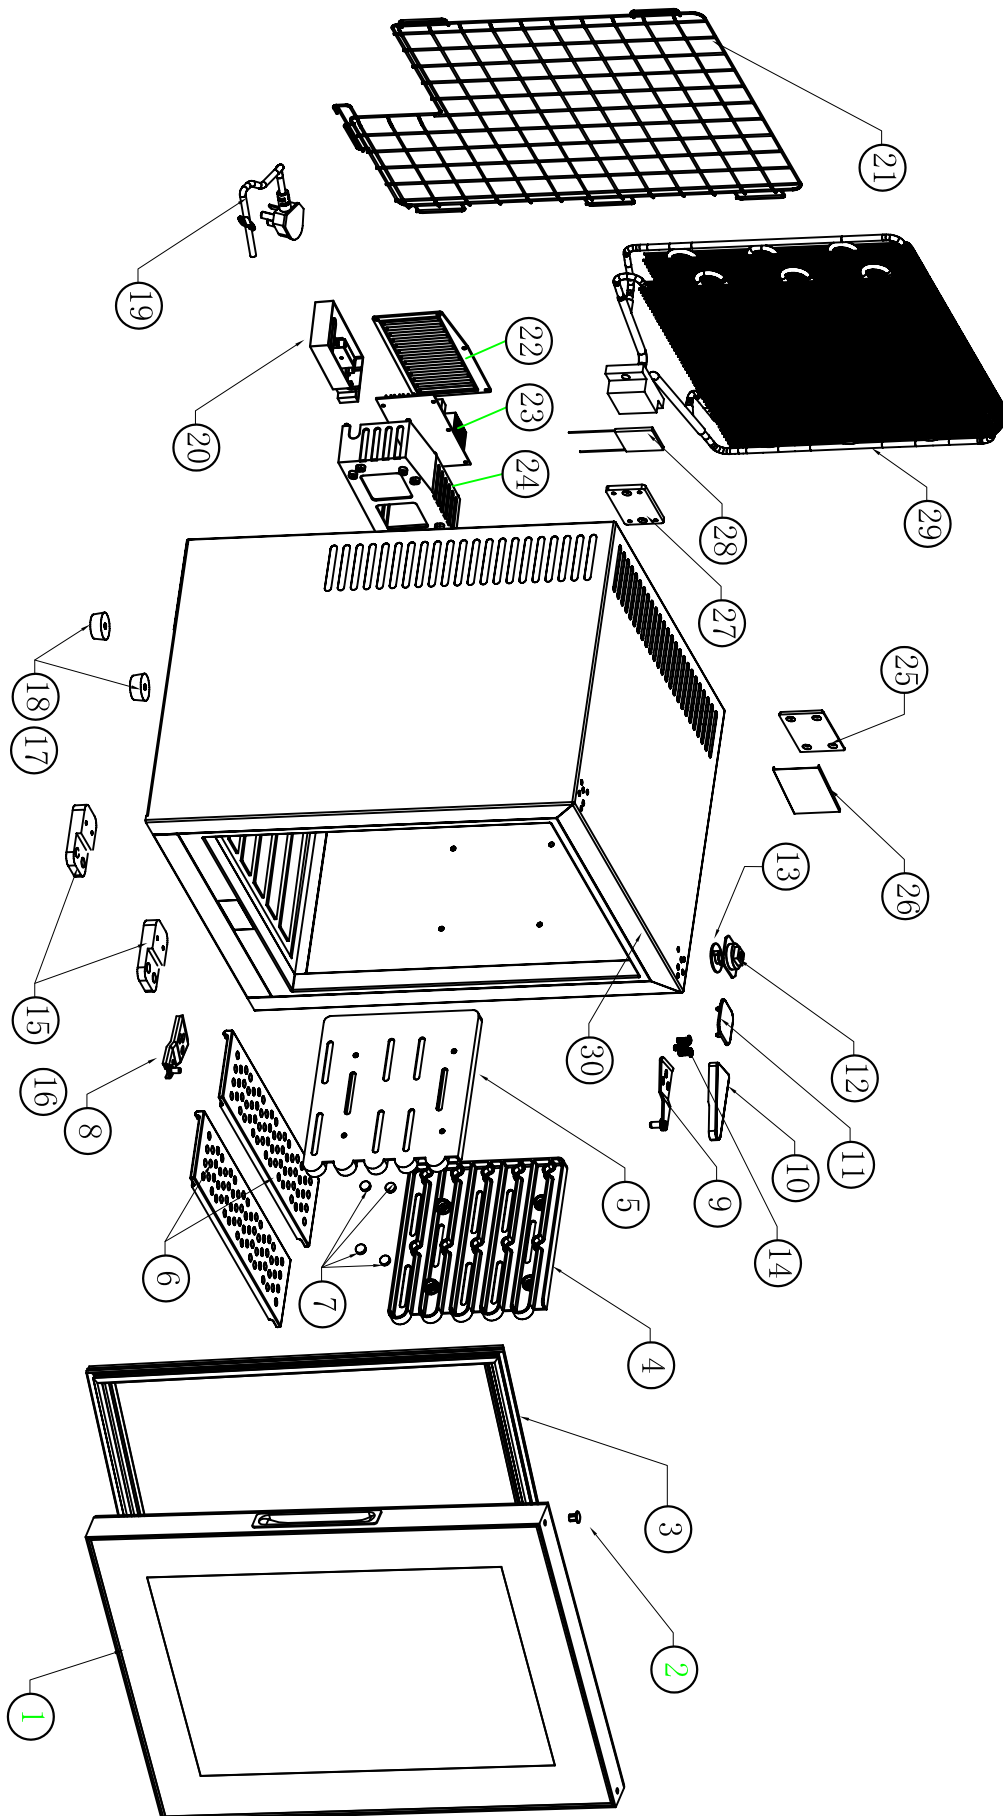

RESERVDLAR

SC MB 32 BGD

Pos.No.	Part No	Description
1	RES-21417	Glass door
2	RES-23077	Hinge hole cover
3	RES-21418	Door gasket
4	RES-16084	Right shelf support
5	RES-16085	Left shelf support
6	RES-16086	Shelf
7	RES-16087	Screw cover
8	RES-16088	Bottle Hinge
9	RES-16089	Top Hinge
10	RES-16090	Top Hinge Cover
11	RES-16091	Hinge Hole Cover
12	RES-16092	Led lamp
13	RES-21419	Lamp cover
14	RES-21420	Up hinge screw
15	RES-16095	Fixed Front Feet
18	RES-16098	Back feet
19	RES-16105	Power wire
20	RES-16106	Drain pan
21	RES-16104	Back cover
22	RES-16109	PCB Cover
23	RES-16110	PCB
24	RES-16111	PCB Cover base
25	RES-16100	Fixed plate
26	RES-16099	Fixed plate cover
27	RES-16101	Fixed peltier plate
28	RES-16102	Peltier
29	RES-16103	Heat pipe