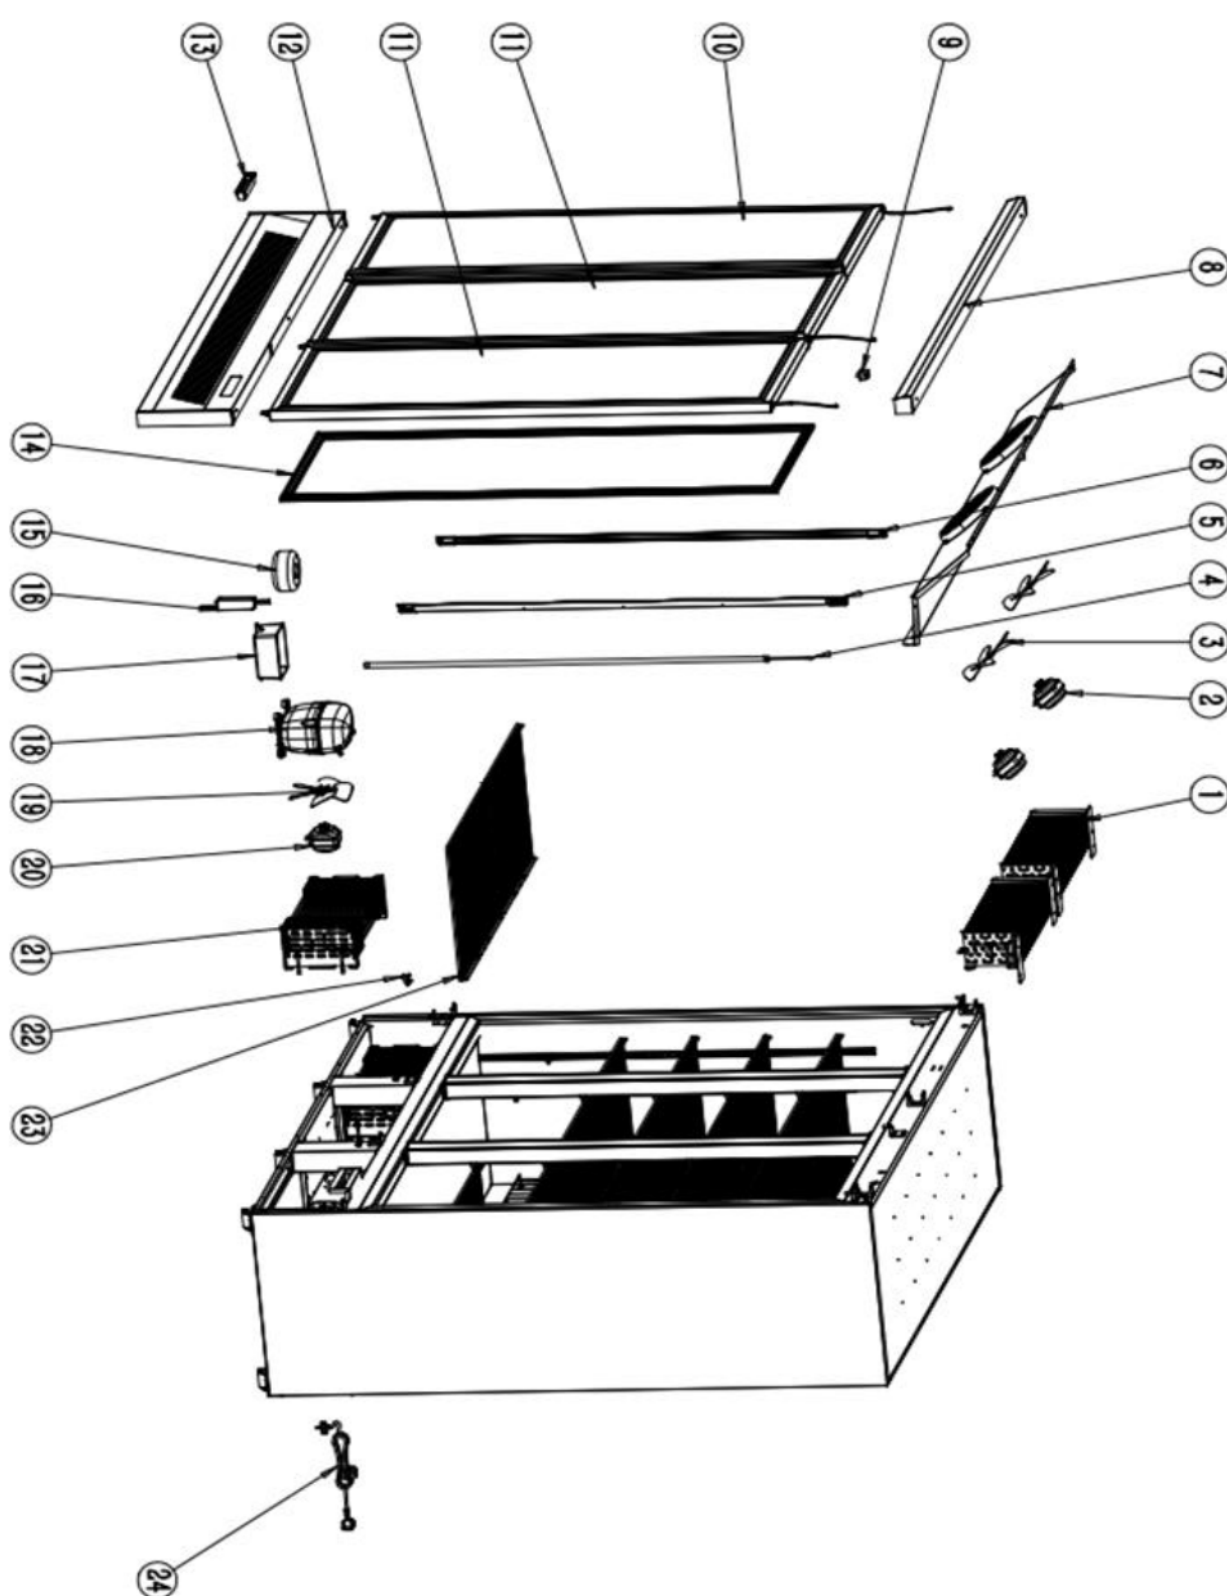

# SC KF 1563 BE

Pos.No.	Part.No.	Description
1	RES-26384	Evaporator
2	RES-26005	Condenser fan motor
3	RES-26006	Condenser fan blade
4	RES-26007	Middle mullion LED light
5	RES-26008	LED light right
6	RES-26009	LED light left
7	RES-26486	Evaporator fan motor cover panel
8	RES-26487	Top decoration panel
9	RES-26477	Fan switch
10	RES-26483	Glass door left with door sealer
11	RES-26484	Glass door right with door sealer
12	RES-26490	Front grill
13	RES-26016	Digital thermostat
14	RES-26959	Door gasket
15	RES-26390	Transformer
16	RES-26391	LED driver
17	RES-26020	Water tray
18	RES-26392	Compressor
19	RES-26006	Condenser fan blade
20	RES-26005	Condenser fan motor
21	RES-26022	Condenser
22	RES-26023	K clip
23	RES-26485	Shelf lateral
23_1	RES-26491	Shelf middle
24	RES-26025	Power plug
100	RES-27319	Black price tag
101	RES-27320	Black price tag middle