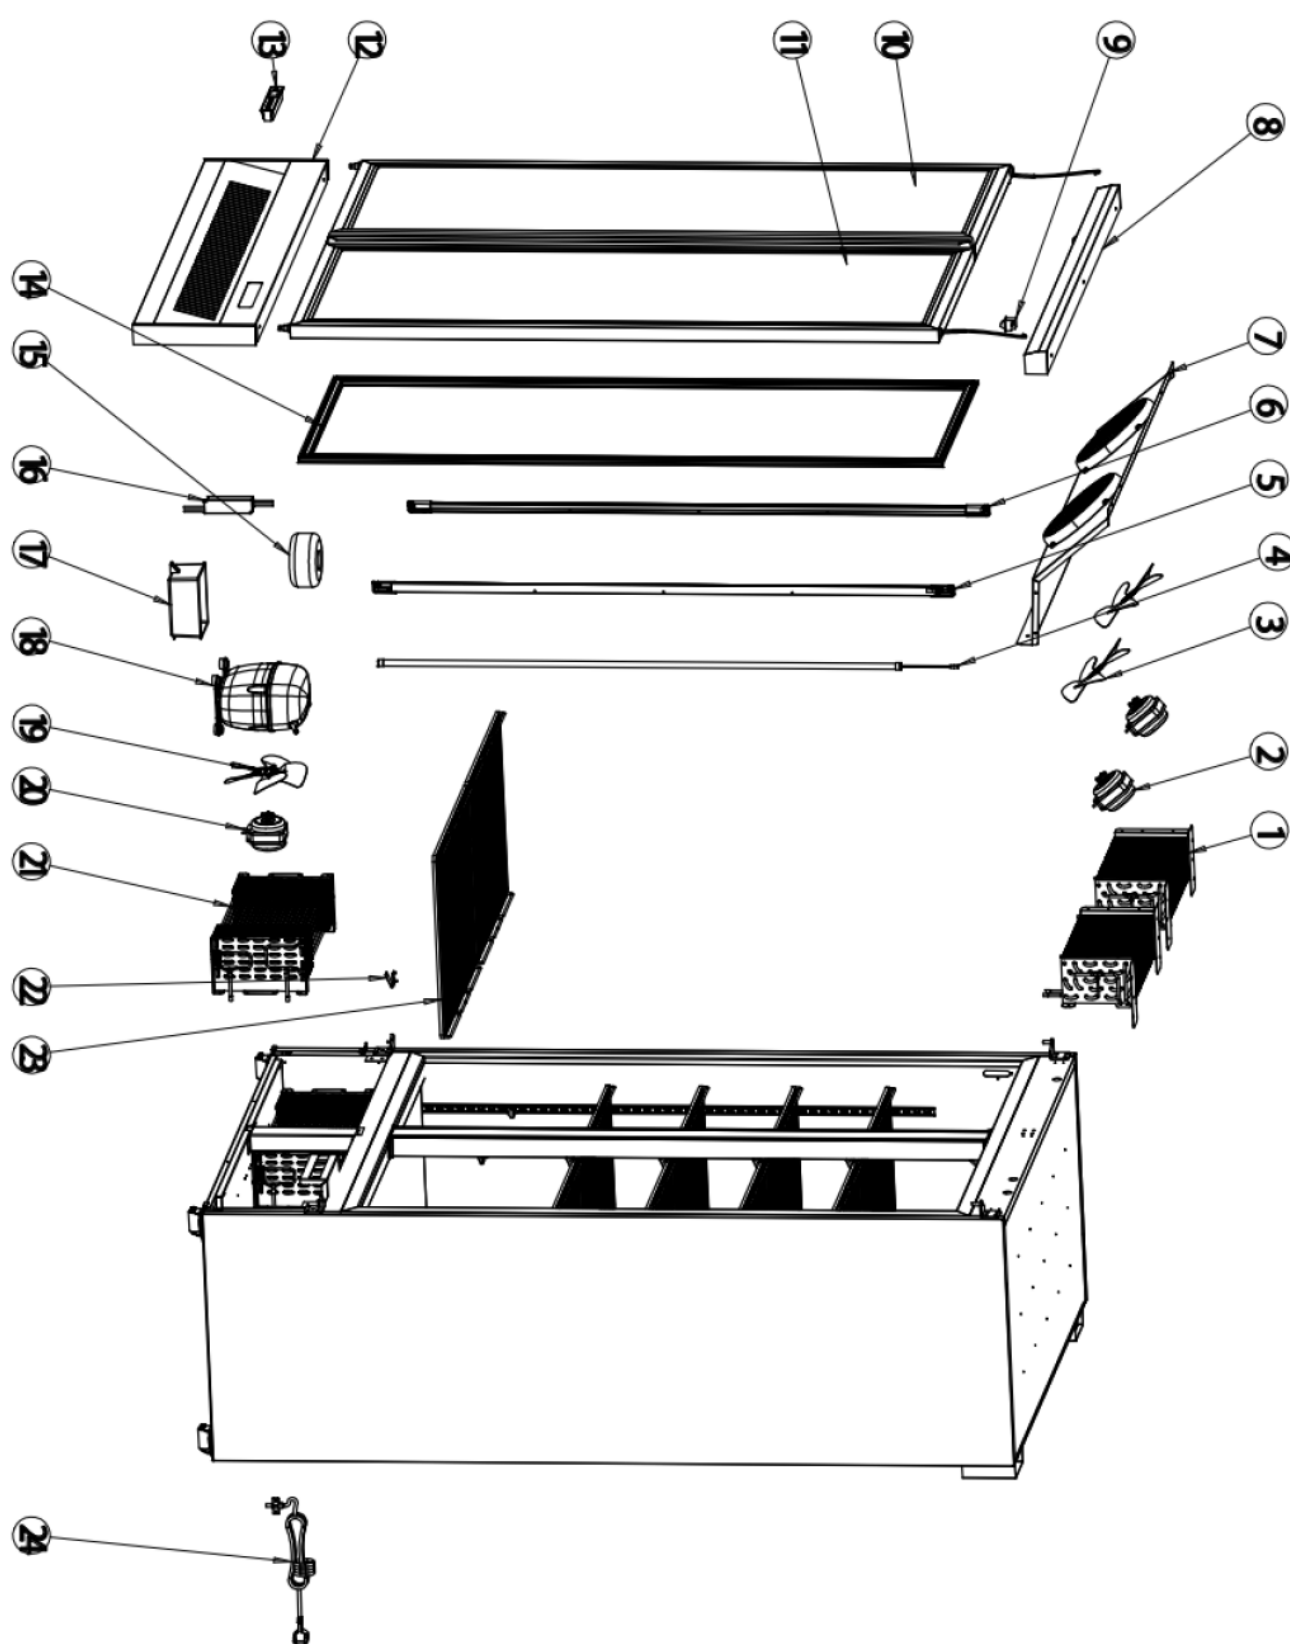

SC KF 1006 BE

Pos.No.	Part.No.	Description
1	RES-26004	Evaporator
2	RES-26005	Condenser fan motor
3	RES-26006	Condenser fan blade
4	RES-26007	Middle mullion LED light
5	RES-26008	LED light right
6	RES-26009	LED light left
7	RES-26481	Evaporator fan motor cover panel
8	RES-26960	Top decoration panel
9	RES-26477	Fan switch
10	RES-26483	Glass door left with door sealer
11	RES-26484	Glass door right with door sealer
12	RES-26407	Front grill
13	RES-26016	Digital thermostat
14	RES-26959	Door gasket
15	RES-26018	Transformer
16	RES-26019	LED driver
17	RES-26020	Water tray
18	RES-26021	Compressor Secop
19	RES-26006	Condenser fan blade
20	RES-26005	Condenser fan motor
21	RES-26022	Condenser
22	RES-26023	K clip
23	RES-26485	Shelf lateral
24	RES-26025	Power plug
100	RES-27319	Black price tag