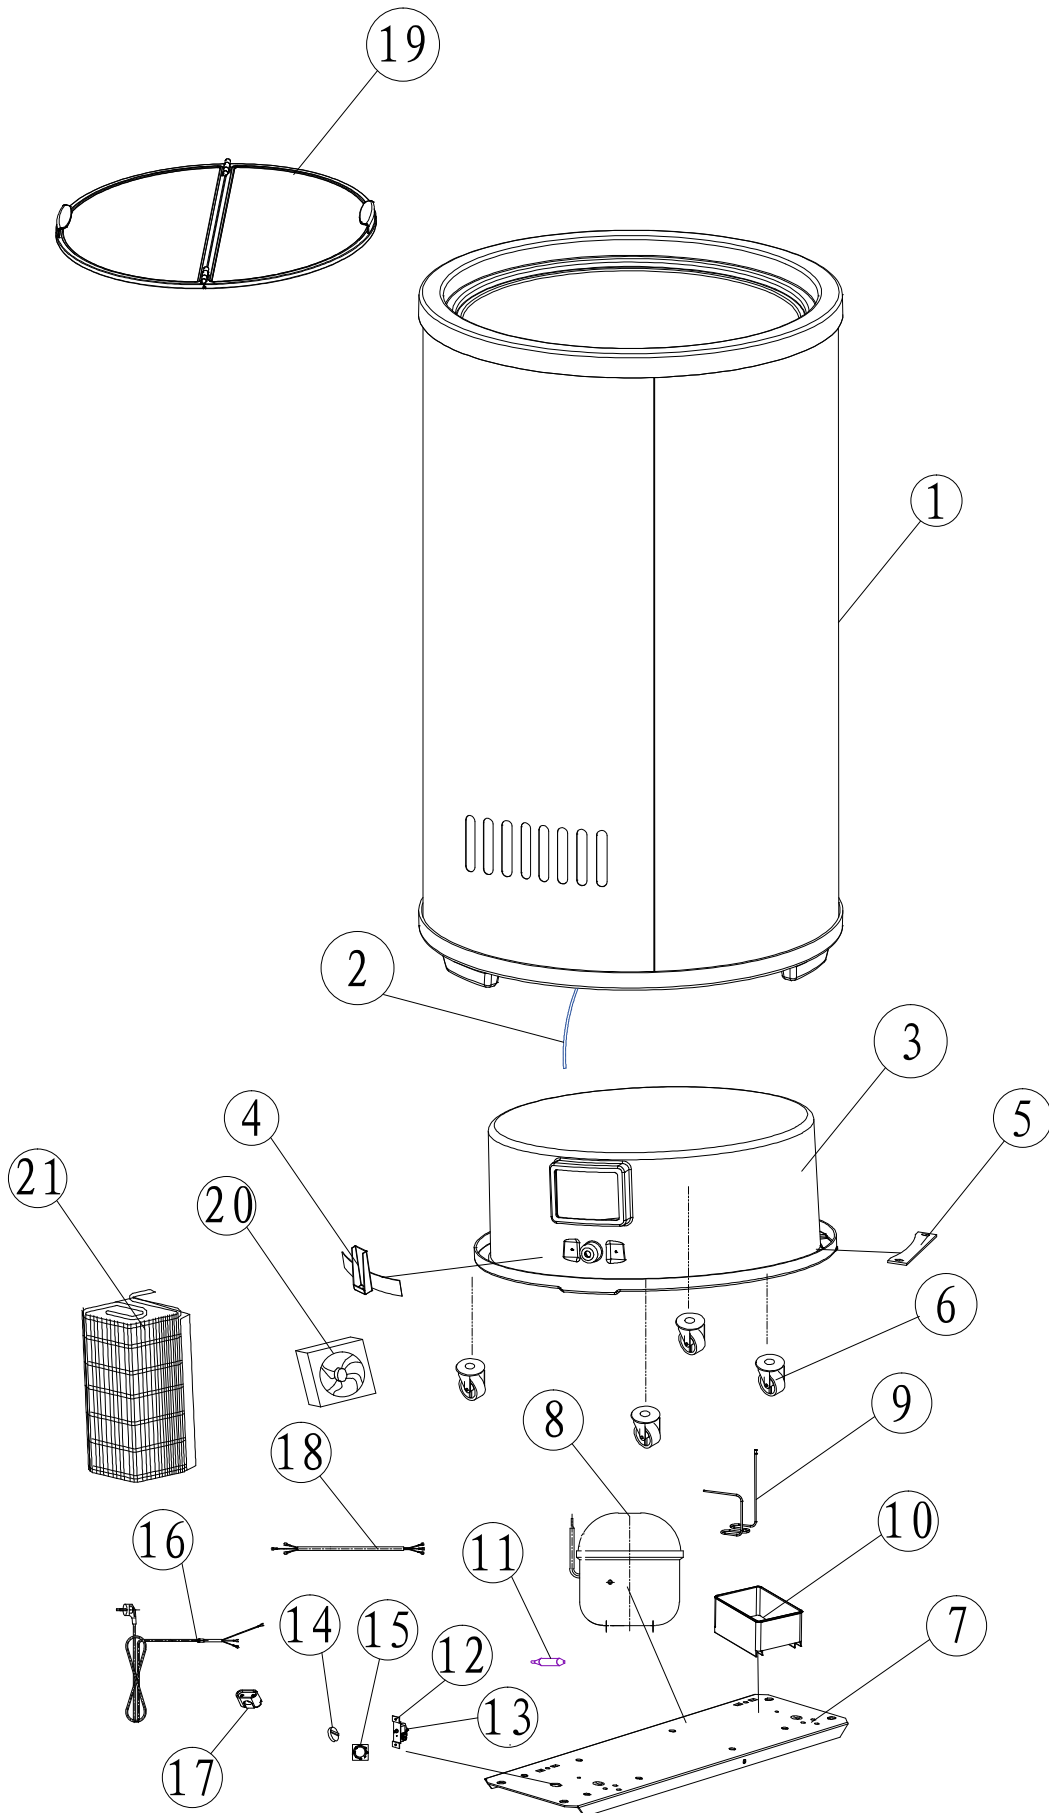

## SC FT86

<b>Pos.No.</b>	<b>Part No</b>	<b>Description</b>
2	RES-13704	Drain pipe
3	RES-13723	comperssor Plate
4	RES-13706	Fixing subassembly for castor
5	RES-13707	Screw plate
6	RES-13708	Castor
7	RES-13724	Fixing bottom plate
8	RES-13725	compressor
9	RES-13711	gas pipe
10	RES-13712	Water tray
11	RES-13713	Drier
12	RES-13714	Supporter of thermostat
13	RES-20445	Mechanical thermostat FT86
14	RES-13716	Mechanical thermostat knob
15	RES-13717	Measure sticker of thermostat
16	RES-13718	Power cord
17	RES-13719	Clip of power cord
18	RES-13726	Inner Wire
19	RES-13727	Glass door
20	RES-20446	Fan Motor
21	RES-20447	Condenser
22	RES-20664	Basket FT86