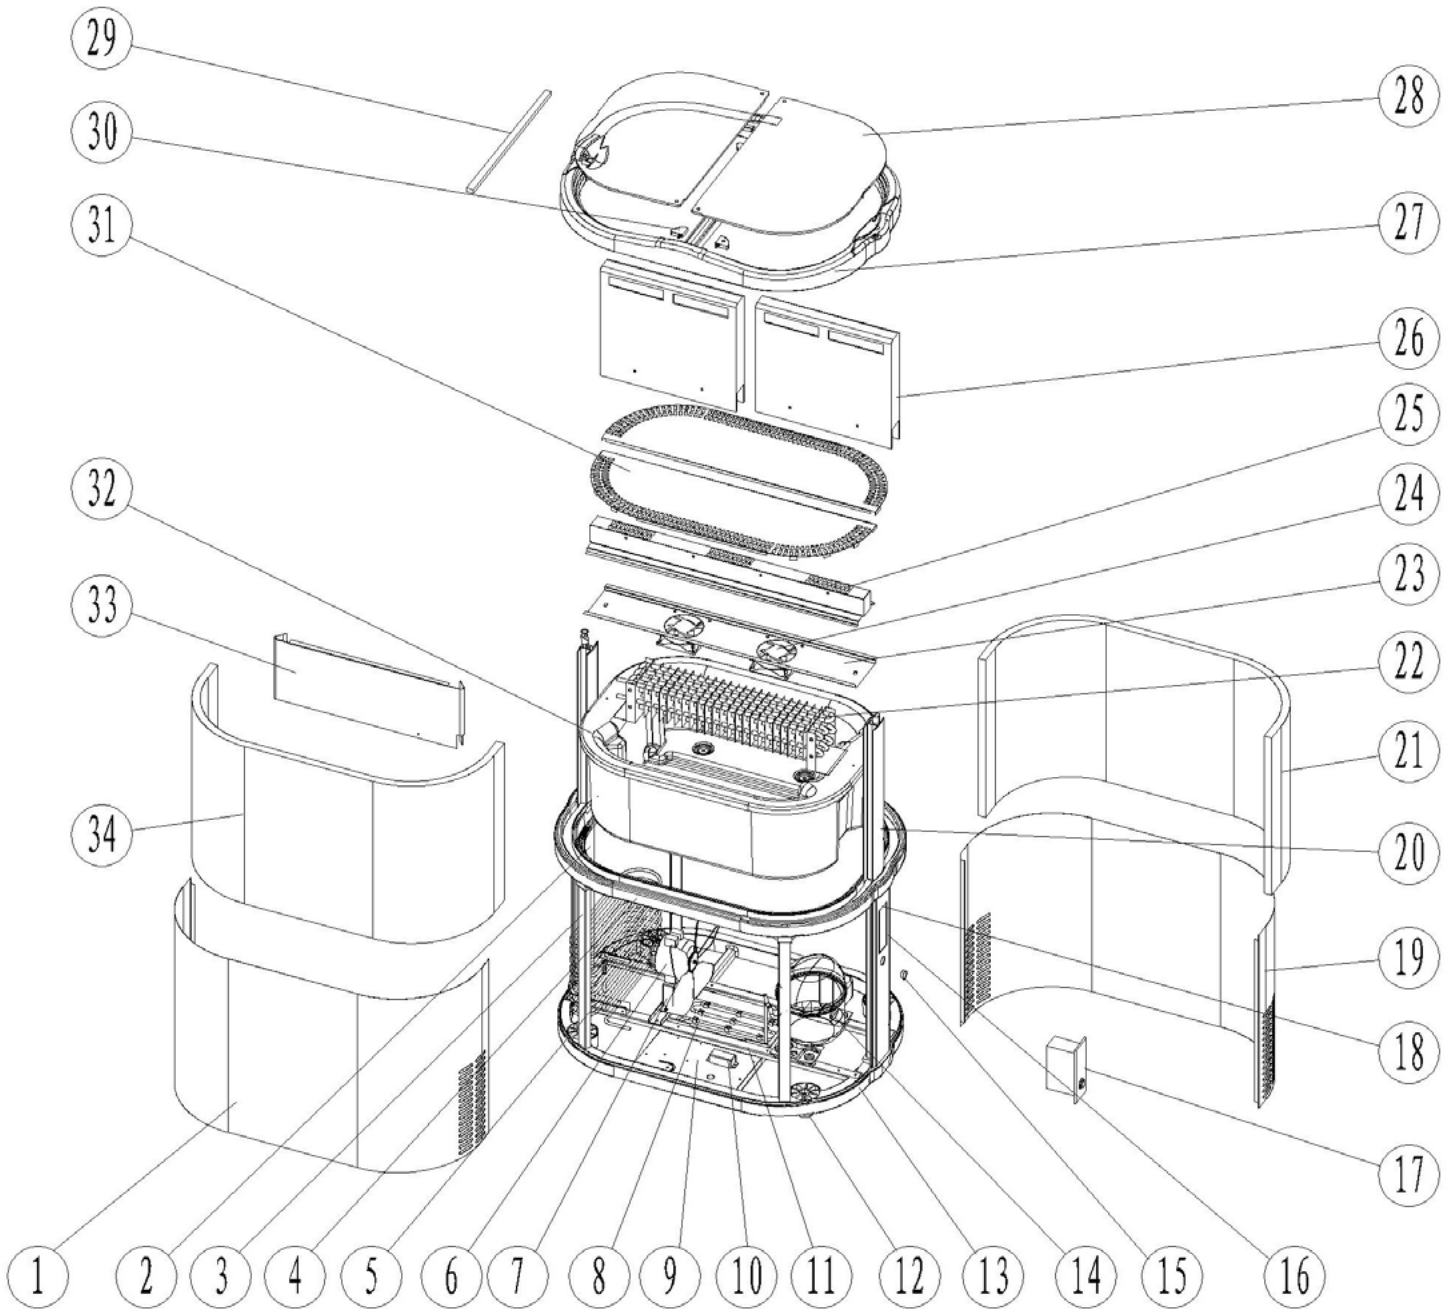

RESERVDELAR

SC ENJOY 550

Pos.No.	Part No	Description
1	RES-16952	Painted panel-A
2	RES-16953	PVC holder
3	RES-16954	Holder-A
4	RES-16955	M connected part
5	RES-16956	Condenser
6	RES-16957	Condensing fan
7	RES-16958	Holder of fan
8	RES-16959	Coil
9	RES-16960	Panel of electrical part
10	RES-16961	LED power
11	RES-16962	Hold of compressor
12	RES-16963	Wheel set of 4
13	RES-16964	Bottom holder
14	RES-16965	Compressor
15	RES-16966	Switch of LED
16	RES-16967	Holder-B
17	RES-16968	Thermostat
18	RES-16969	M6 nut
19	RES-16970	Painted panel-B
20	RES-16971	Holder-C
21	RES-16972	Acrylic-A
22	RES-16973	Evaporator
23	RES-16974	Panel of fan
24	RES-16975	Evaporating fan Old
24	RES-17384	Evaporating fan NEW
25	RES-16976	Grill panel
26	RES-16977	Channel panel
27	RES-16978	Trimmer
28	RES-16979	Lip
28	RES-17388	Lip, New type
29	RES-16980	LED including Led power
30	RES-16981	Hinge set 2 pcs
31	RES-16982	Cover
32	RES-16983	Tray
33	RES-16984	Cover of evaporator
34	RES-16985	Acrylic-B