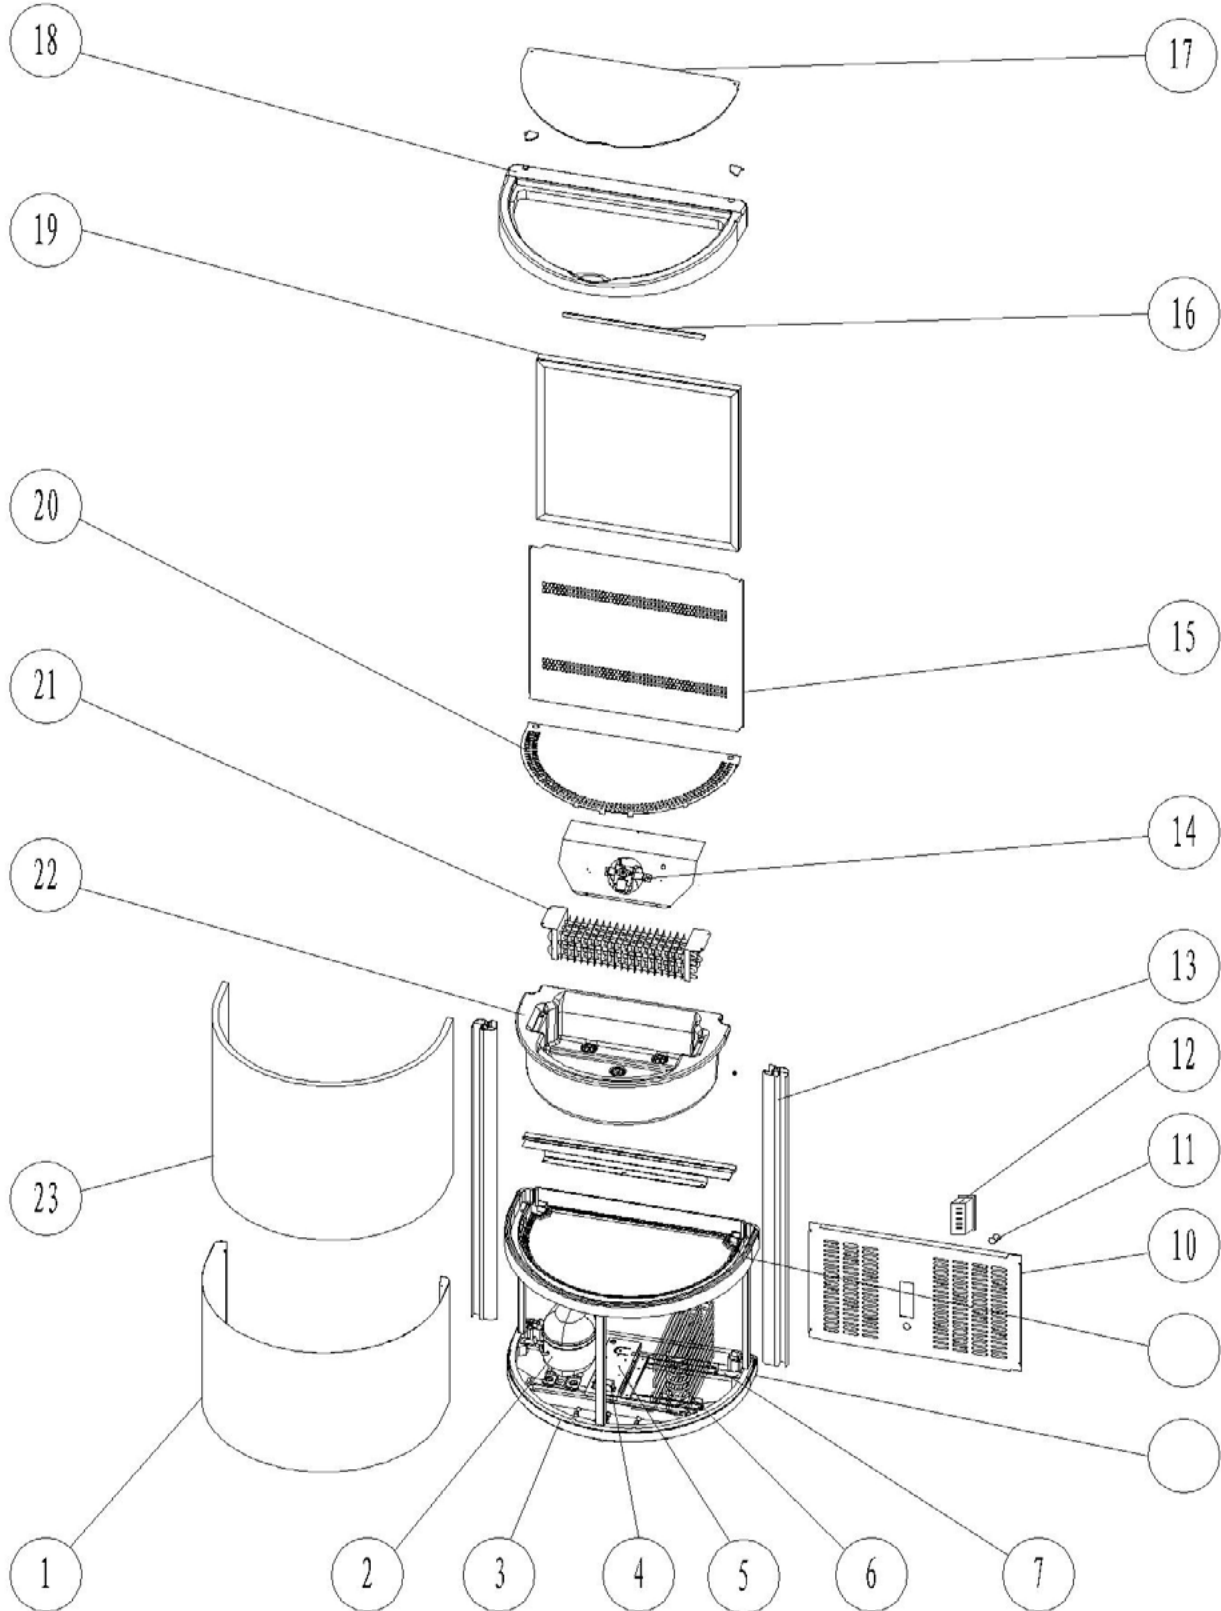

RESERVDELAR

SC ENJOY 450

Pos.No.	Part No	Description
1	RES-15729	Painted panel-A
2	RES-17072	Compressor
3	RES-15731	Bottom holder
4	RES-16961	LED power
5	RES-15733	Panel of electronical part
6	RES-16957	Condensing fan
7	RES-15735	Holder-A
8	RES-15736	Cushion
9	RES-15737	M connected part
10	RES-15738	Back panel
11	RES-16966	Switch of LED
12	RES-15740	Controller
13	RES-15741	Holder-B
14	RES-15742	Evaporating fan
15	RES-15743	Grill panel
16	RES-16980	LED including Led power
17	RES-15745	Acrylic-A
18	RES-15746	Trimmer
19	RES-15747	Forming panel
20	RES-15748	Cover
21	RES-16973	Evaporator
22	RES-15750	Tray
23	RES-15751	Acrylic-B
24	RES-16981	Hinge set 2 pcs
25	RES-17073	Foot set of 3