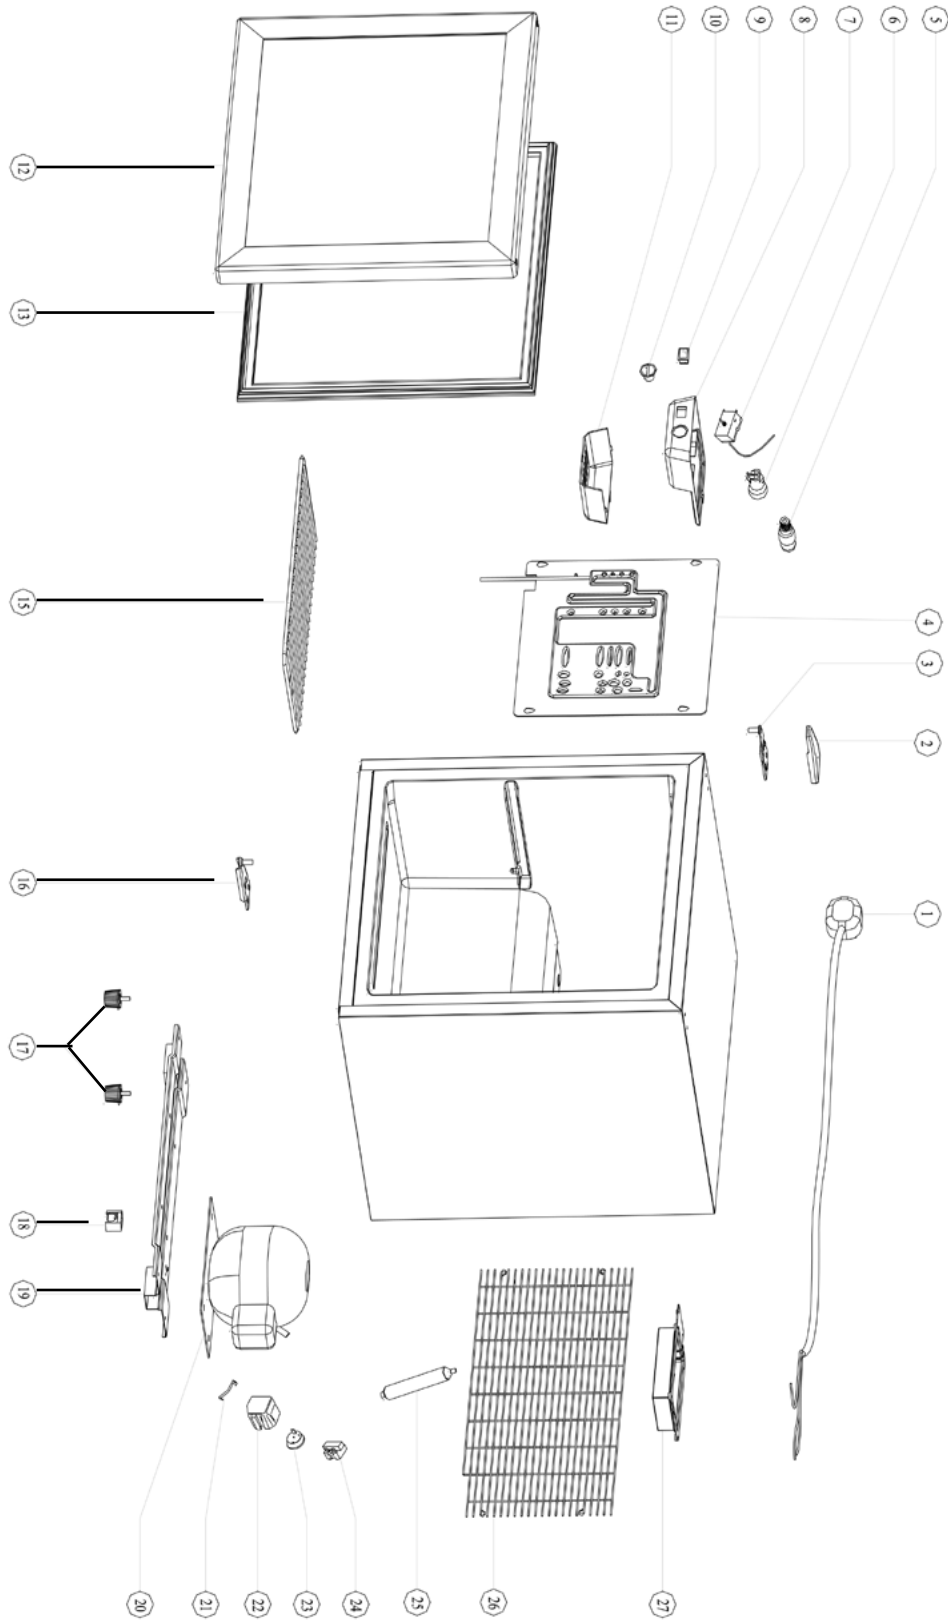

RESERVDELAR

SC DKS 62

Exploded View

Pos.No.	Part No	Description
1	RES-15926	Power cord
2	RES-15927	Hinged Cover
3	RES-15928	Top Hinge
4	RES-17399	Evaporator
5	RES-15930	LED lamp
6	RES-15931	Lamp holder
7	RES-15932	Thermostat
8	RES-15933	Control box
9	RES-15934	Switch
10	RES-15935	Thermostat knob
11	RES-15936	Lampshade
12	RES-17400	Door
13	RES-17401	Door seal
15	RES-17402	Shelf
16	RES-15941	Bottom Hinge
17	RES-15942	Adjustable feet
18	RES-17403	Cable Clamp
19	RES-15943	Basic Board
20	RES-17404	Compressor
21	RES-22069	Terminal cover clip
22	RES-22070	Terminal cover
23	RES-22071	Over load over heat protector
24	RES-22072	PTC starting
25	RES-20838	Filter drier
26	RES-17405	Back Grid
27	RES-15947	Water pan