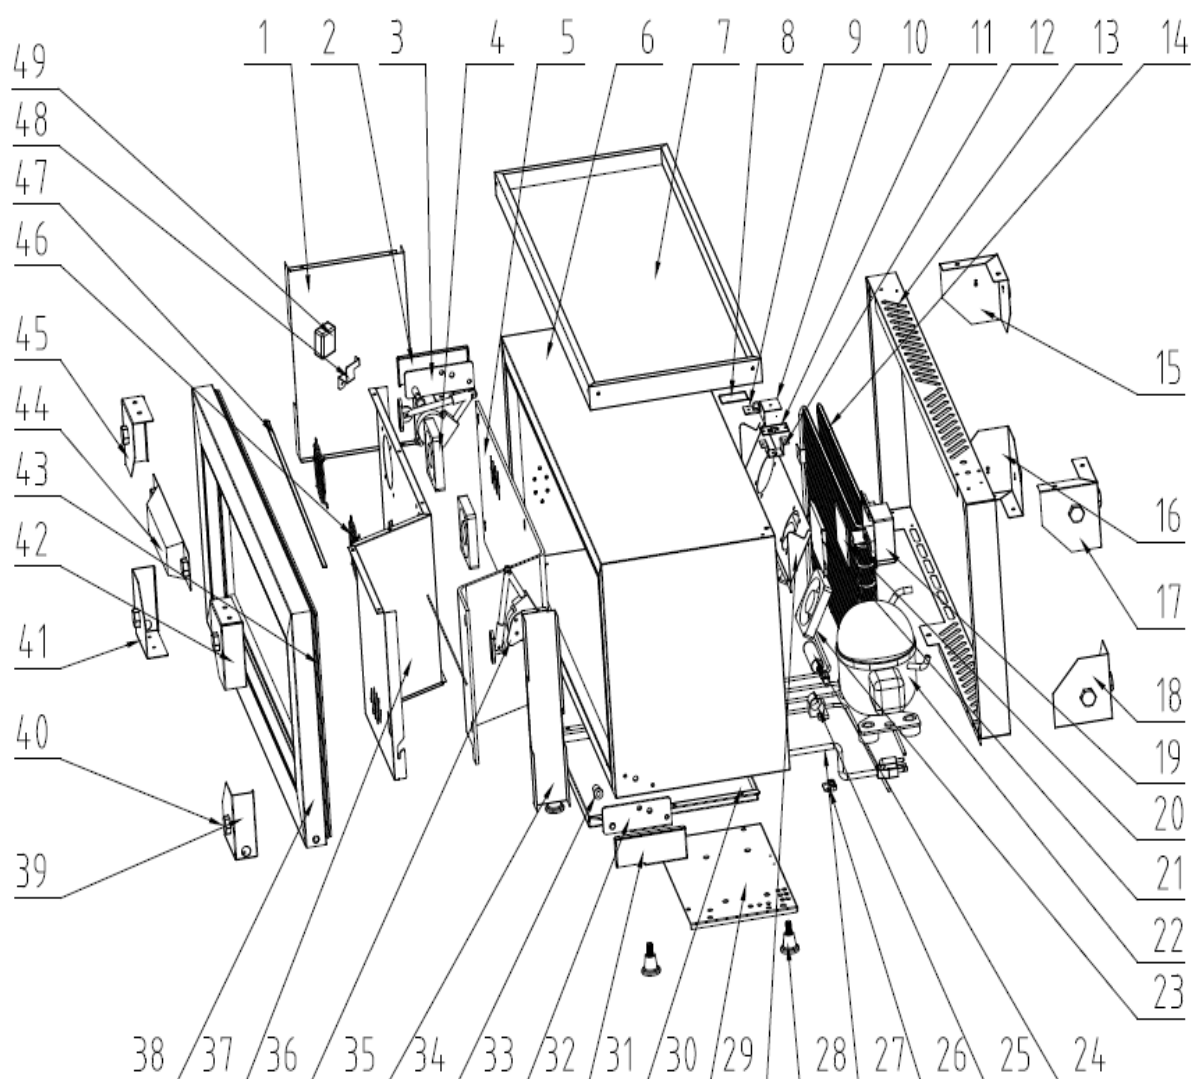

FR BAR 45

Pos.No.	Description
1	left baffle of damper
2	left housing of door axis
3	left down door axis
4	evaporator fan
5	evaporator panel
6	foaming box
7	modules of top tray
8	BAR45 stickers of light switch
9	touch switch
10	holder of back decorative panel
11	temperature control tag
12	holder of potentiometer
13	back decorative panel
14	condenser
15	back right upper panel
16	back right downside panel
17	back left upper panel
18	back left downside panel
19	upper cover of temperature control box
20	control panel
21	downside cover of temperature box
22	compressor
23	condensate fan
24	filter
25	filter clamp
26	cable clamp
27	power cord
28	feet
29	fixed plate of condenser
30	fixed plate of compressor
31	water drop tray
32	right cover of door axis
33	right downside door axis
34	door washer
35	right baffle of damper
36	damper
37	fixed plate of evaporator fan
38	glass door assy with LED logo
39	door right down panel
40	decorative nut
41	door left down panel
42	door right top panel
43	door gasket
44	handle
45	door left top panel
46	fan cover
47	LED light stripe in the canopy
48	smart tag
49	smart tag bracket