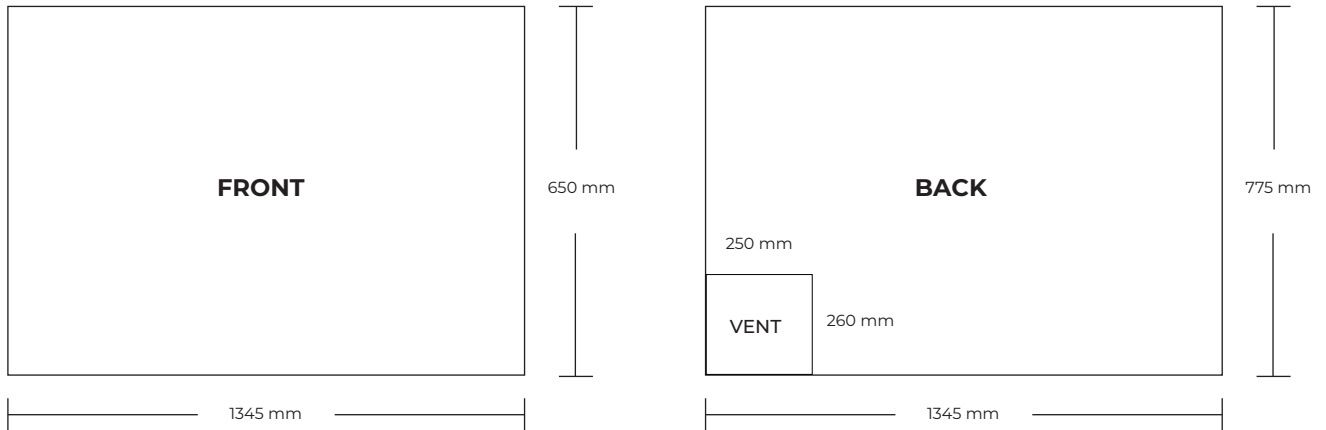

ARTWORK

VC C406

FILESPECIFICATIONS:

PRINT READY PDF FILE MADE IN SCALE 1:1.

MIN. 100 DPI.

INCL.: 10 MM BLEED AND CROPSMARKS