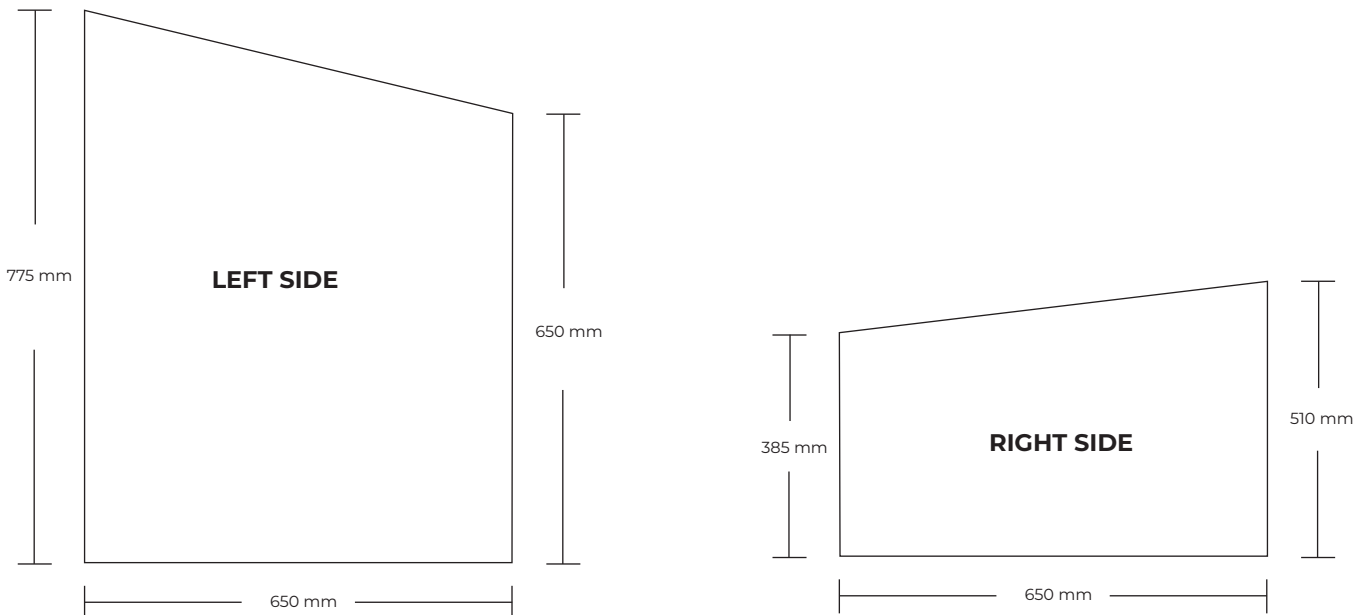

ARTWORK

VC C406

FILESPECIFICATIONS:

PRINT READY PDF FILE MADE IN SCALE 1:1.

MIN. 100 DPI.

INCL.: 10 MM BLEED AND CROPSMARKS