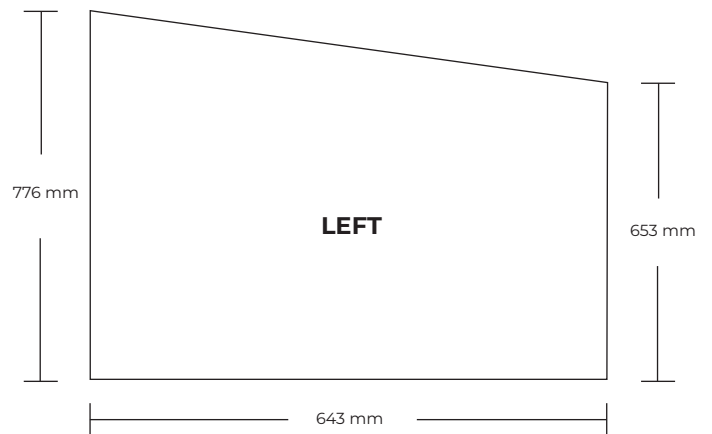

ARTWORK

VC C206

FRONT

BACK

SIGN

RIGHT

LEFT

FILESPECIFICATIONS:

PRINT READY PDF FILE MADE IN SCALE 1:1.

MIN. 100 DPI.

INCL.: 10 MM BLEED AND CROPSMARKS