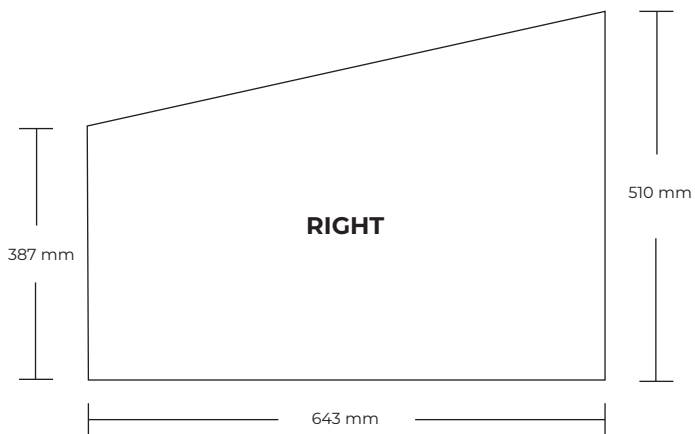

ARTWORK

VC C206

FRONT

BACK

SIGN

RIGHT

LEFT

FILESPECIFICATIONS:

PRINT READY PDF FILE MADE IN SCALE 1:1.

MIN. 100 DPI.

INCL.: 10 MM BLEED AND CROPSMARKS