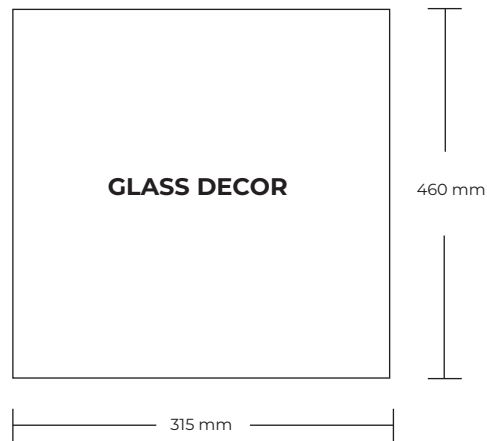

ARTWORK

TF TM42G

FILESPECIFICATIONS:

PRINT READY PDF FILE MADE IN SCALE 1:1.

MIN. 100 DPI.

INCL.: 10 MM BLEED AND CROPSMARKS