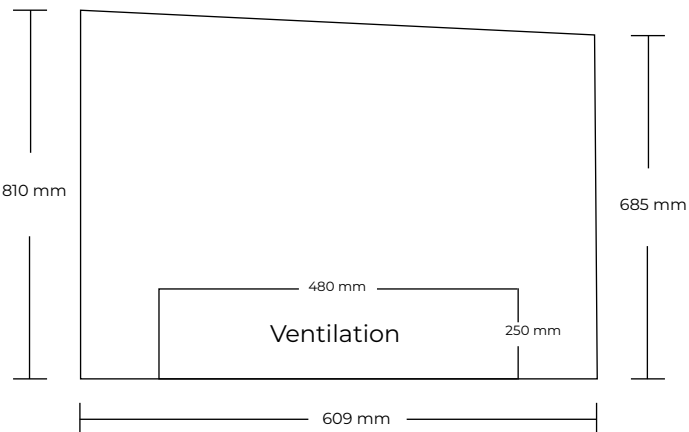

ARTWORK

IC400SCE

FRONT

RIGHT SIDE

LEFT SIDE

BACK

FILESPECIFICATIONS:

PRINT READY PDF FILE MADE IN SCALE 1:1.

MIN. 100 DPI.

INCL.: 10 MM BLEED AND CROPSMARKS