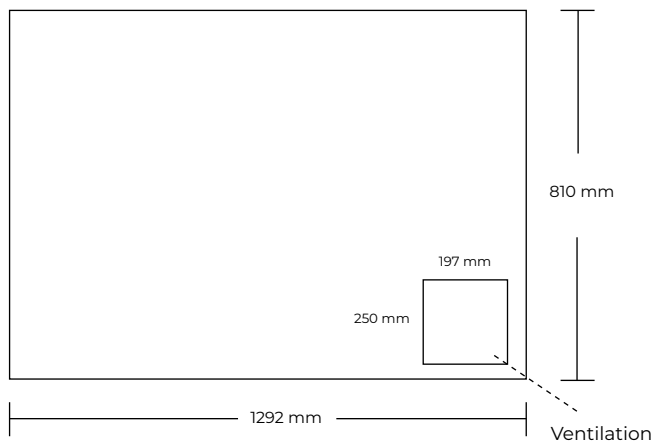

ARTWORK

IC400SCE

FRONT

RIGHT SIDE

LEFT SIDE

BACK

FILESPECIFICATIONS:

PRINT READY PDF FILE MADE IN SCALE 1:1.

MIN. 100 DPI.

INCL.: 10 MM BLEED AND CROPSMARKS