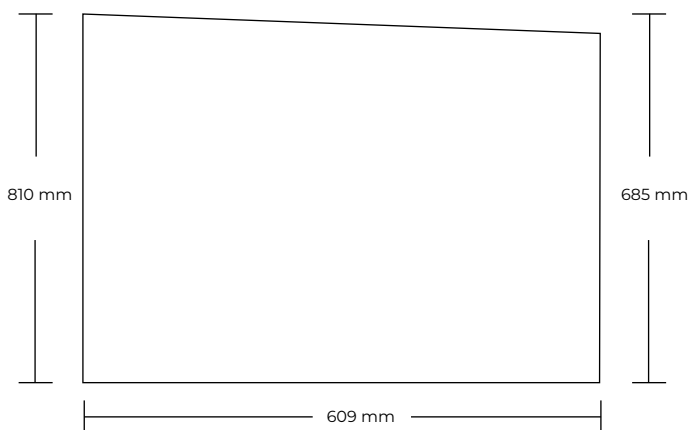

ARTWORK

IC400SCE

FRONT

RIGHT SIDE

LEFT SIDE

BACK

FILESPECIFICATIONS:

PRINT READY PDF FILE MADE IN SCALE 1:1.

MIN. 100 DPI.

INCL.: 10 MM BLEED AND CROPSMARKS