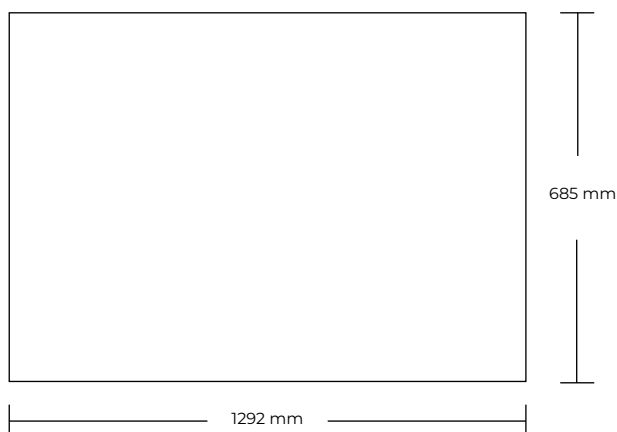

ARTWORK

IC400SCE

FRONT

RIGHT SIDE

LEFT SIDE

BACK

FILESPECIFICATIONS:

PRINT READY PDF FILE MADE IN SCALE 1:1.

MIN. 100 DPI.

INCL.: 10 MM BLEED AND CROPSMARKS