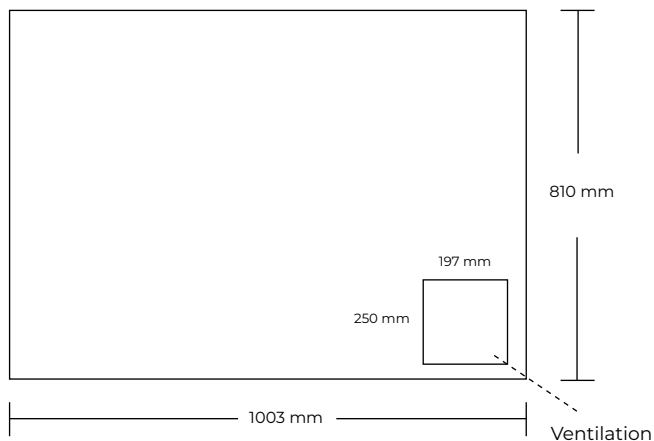

ARTWORK

IC300SCE-B

FRONT

RIGHT SIDE

LEFT SIDE

BACK

FILESPECIFICATIONS:

PRINT READY PDF FILE MADE IN SCALE 1:1.

MIN. 100 DPI.

INCL.: 10 MM BLEED AND CROPSMARKS