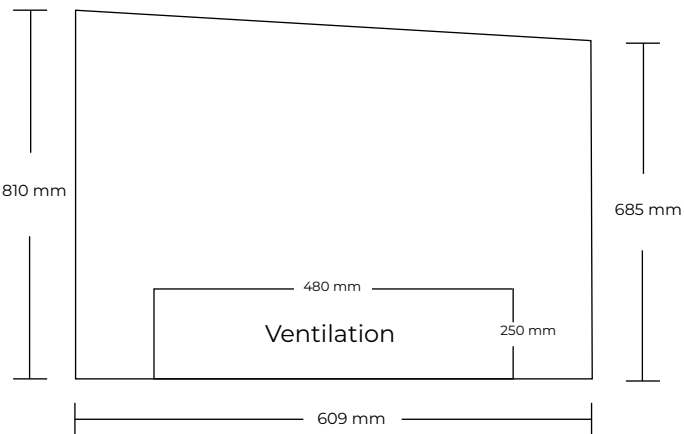

ARTWORK

IC300SCE-B

FRONT

RIGHT SIDE

LEFT SIDE

BACK

FILESPECIFICATIONS:

PRINT READY PDF FILE MADE IN SCALE 1:1.

MIN. 100 DPI.

INCL.: 10 MM BLEED AND CROPSMARKS