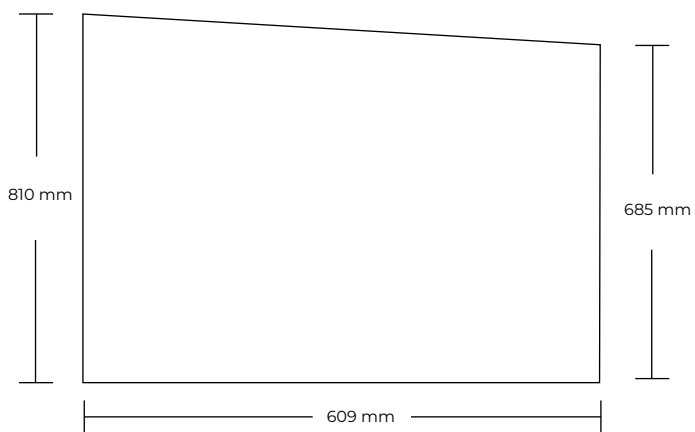

ARTWORK

IC300SCE-B

FRONT

RIGHT SIDE

LEFT SIDE

BACK

FILESPECIFICATIONS:

PRINT READY PDF FILE MADE IN SCALE 1:1.

MIN. 100 DPI.

INCL.: 10 MM BLEED AND CROPSMARKS