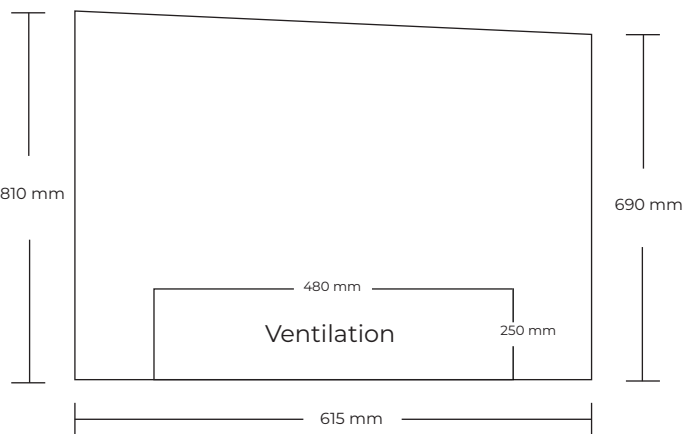

ARTWORK

IC200SCE-B

FRONT

RIGHT SIDE

LEFT SIDE

BACK

FILESPECIFICATIONS:

PRINT READY PDF FILE MADE IN SCALE 1:1.

MIN. 100 DPI.

INCL.: 10 MM BLEED AND CROPSMARKS