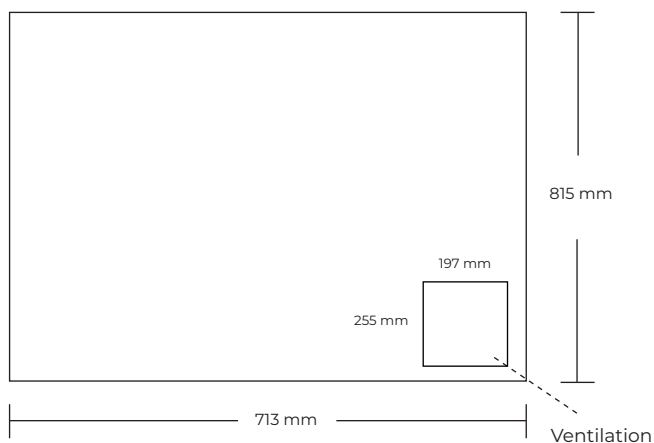

ARTWORK

IC200SCE-B

FRONT

RIGHT SIDE

LEFT SIDE

BACK

FILESPECIFICATIONS:

PRINT READY PDF FILE MADE IN SCALE 1:1.

MIN. 100 DPI.

INCL.: 10 MM BLEED AND CROPSMARKS