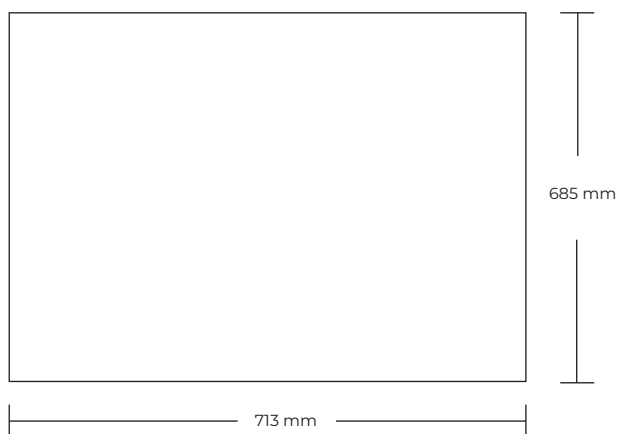

ARTWORK

IC200SCE-B

FRONT

RIGHT SIDE

LEFT SIDE

BACK

FILESPECIFICATIONS:

PRINT READY PDF FILE MADE IN SCALE 1:1.

MIN. 100 DPI.

INCL.: 10 MM BLEED AND CROPSMARKS