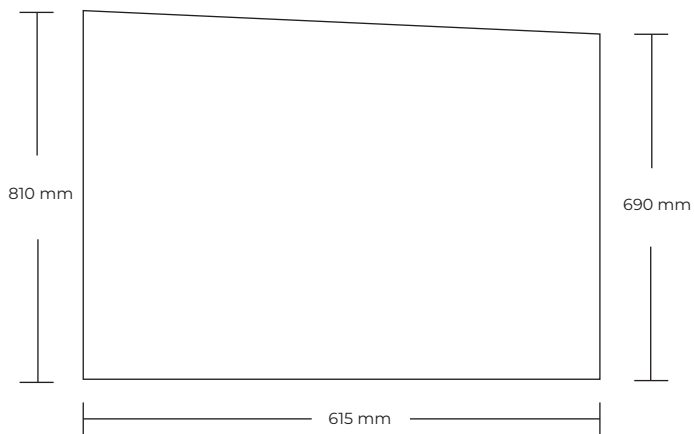

ARTWORK

IC200SCE-B

FRONT

RIGHT SIDE

LEFT SIDE

BACK

FILESPECIFICATIONS:

PRINT READY PDF FILE MADE IN SCALE 1:1.

MIN. 100 DPI.

INCL.: 10 MM BLEED AND CROPSMARKS