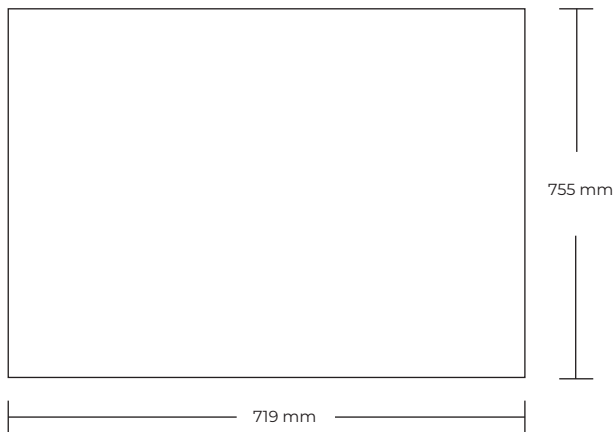

ARTWORK

IC200SC

FRONT

RIGHT SIDE

LEFT SIDE

BACK

FILESPECIFICATIONS:

PRINT READY PDF FILE MADE IN SCALE 1:1.

MIN. 100 DPI.

INCL.: 10 MM BLEED AND CROPSMARKS