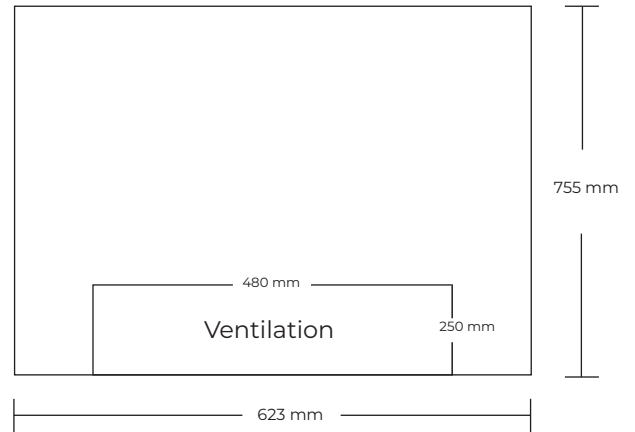

ARTWORK

IC200SC

FRONT

RIGHT SIDE

LEFT SIDE

BACK

FILESPECIFICATIONS:

PRINT READY PDF FILE MADE IN SCALE 1:1.

MIN. 100 DPI.

INCL.: 10 MM BLEED AND CROPSMARKS