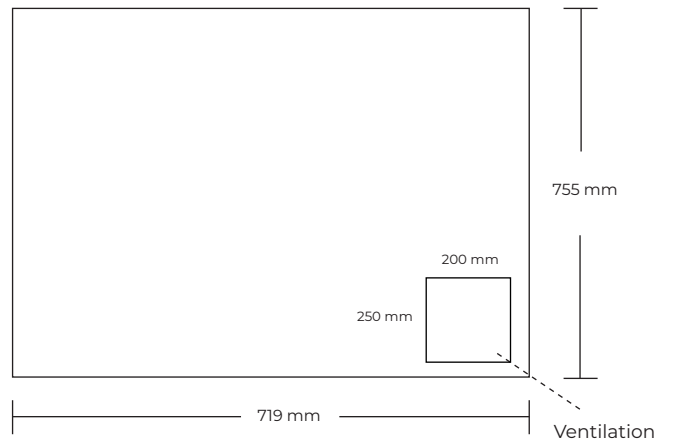

ARTWORK

IC200SC

FRONT

RIGHT SIDE

LEFT SIDE

BACK

FILESPECIFICATIONS:

PRINT READY PDF FILE MADE IN SCALE 1:1.

MIN. 100 DPI.

INCL.: 10 MM BLEED AND CROPSMARKS