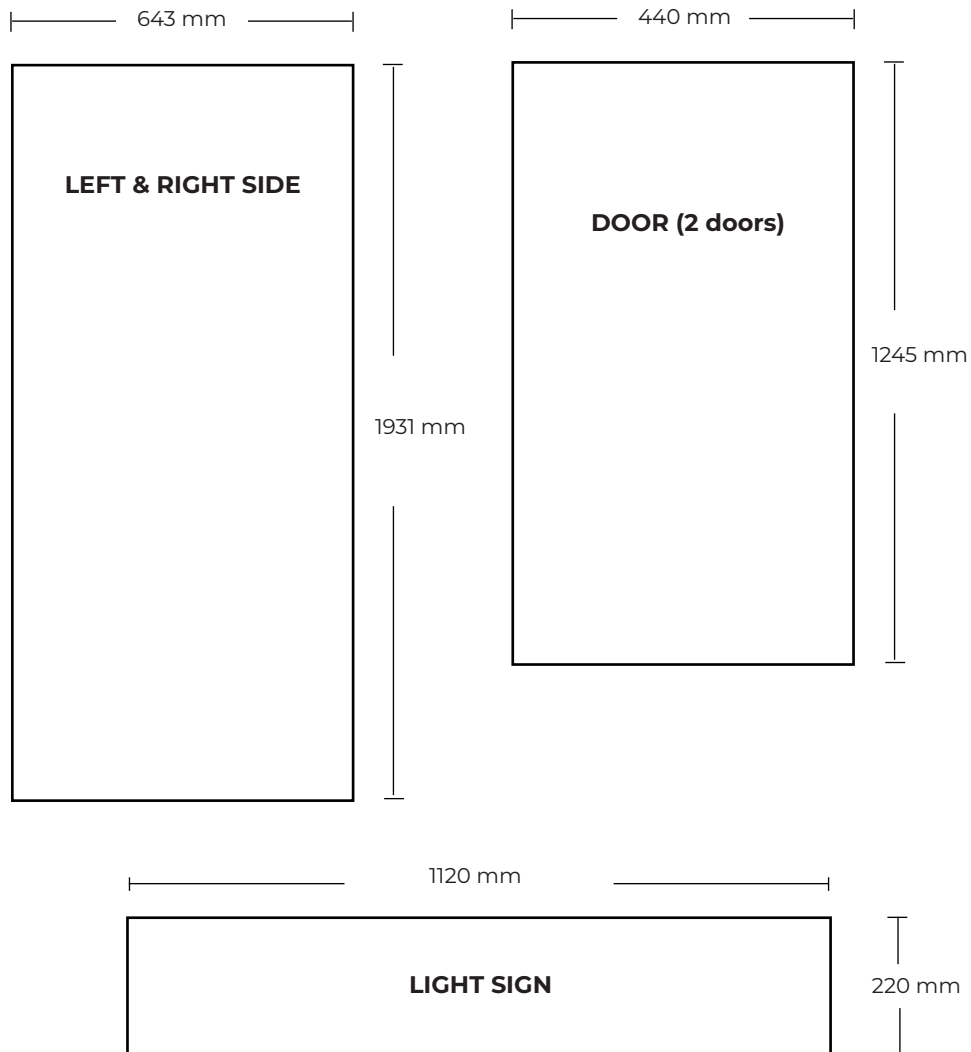

SD 802 SLE

FILESPECIFICATIONS:

PRINT READY PDF FILE MADE IN SCALE 1:1.

MIN. 100 DPI.

INCL.: 10 MM BLEED AND CROPSMARKS