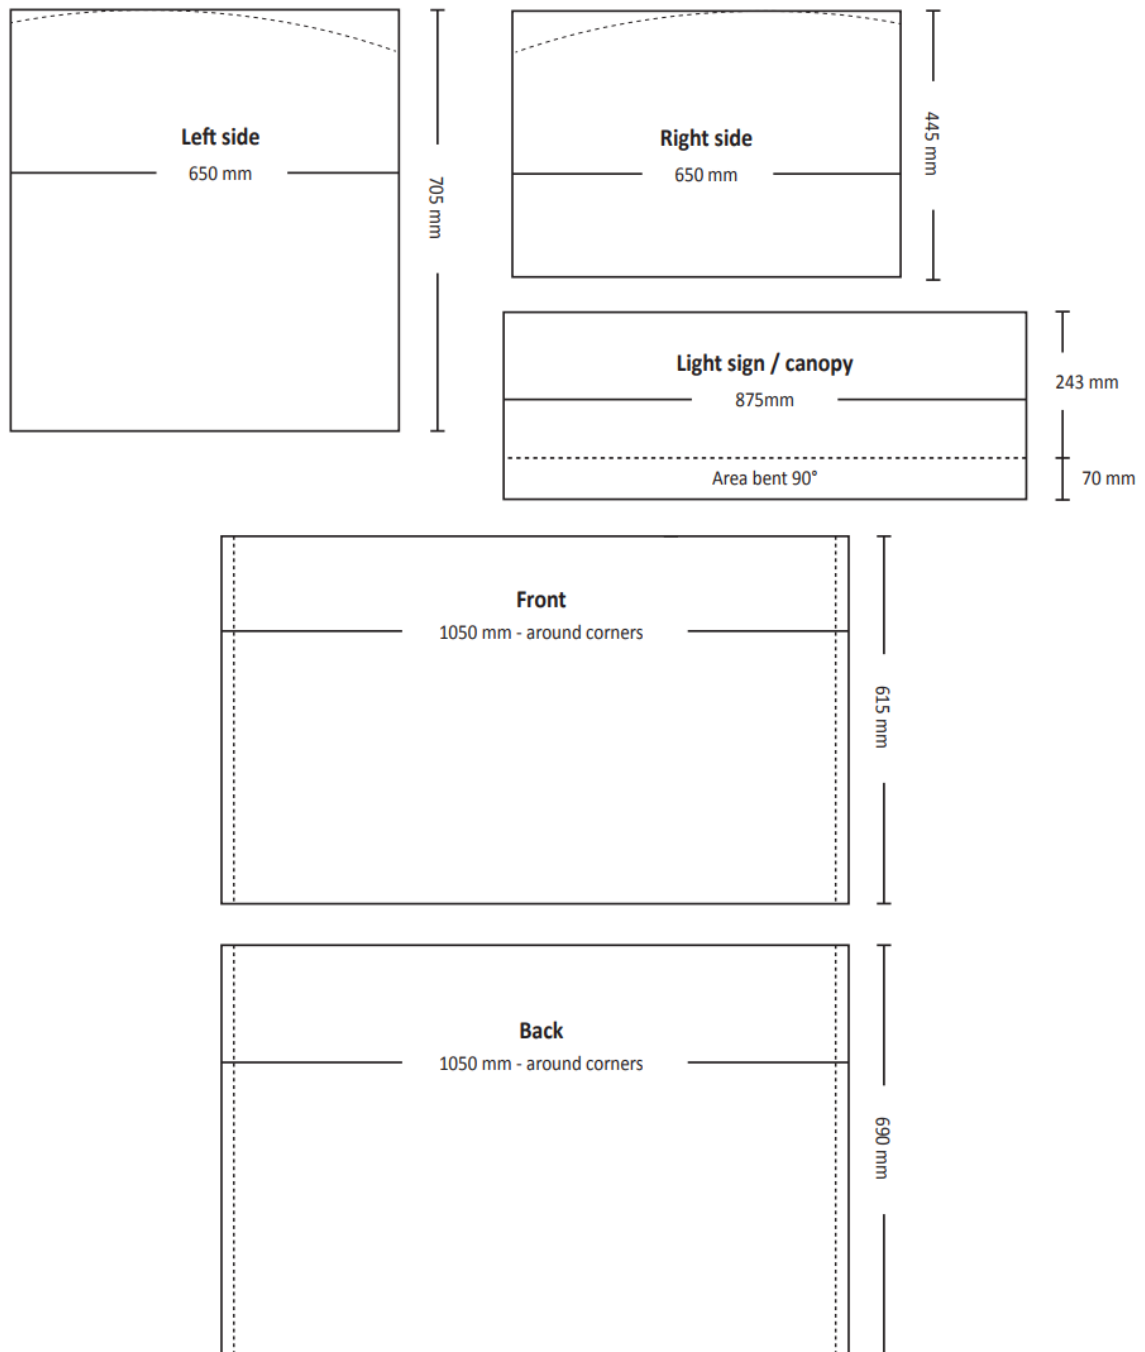

ARTWORK SD 306

FILESPECIFICATIONS:

PRINT READY PDF FILE MADE IN SCALE 1:1.

MIN. 100 DPI.

INCL.: 10 MM BLEED AND CROPSMARKS