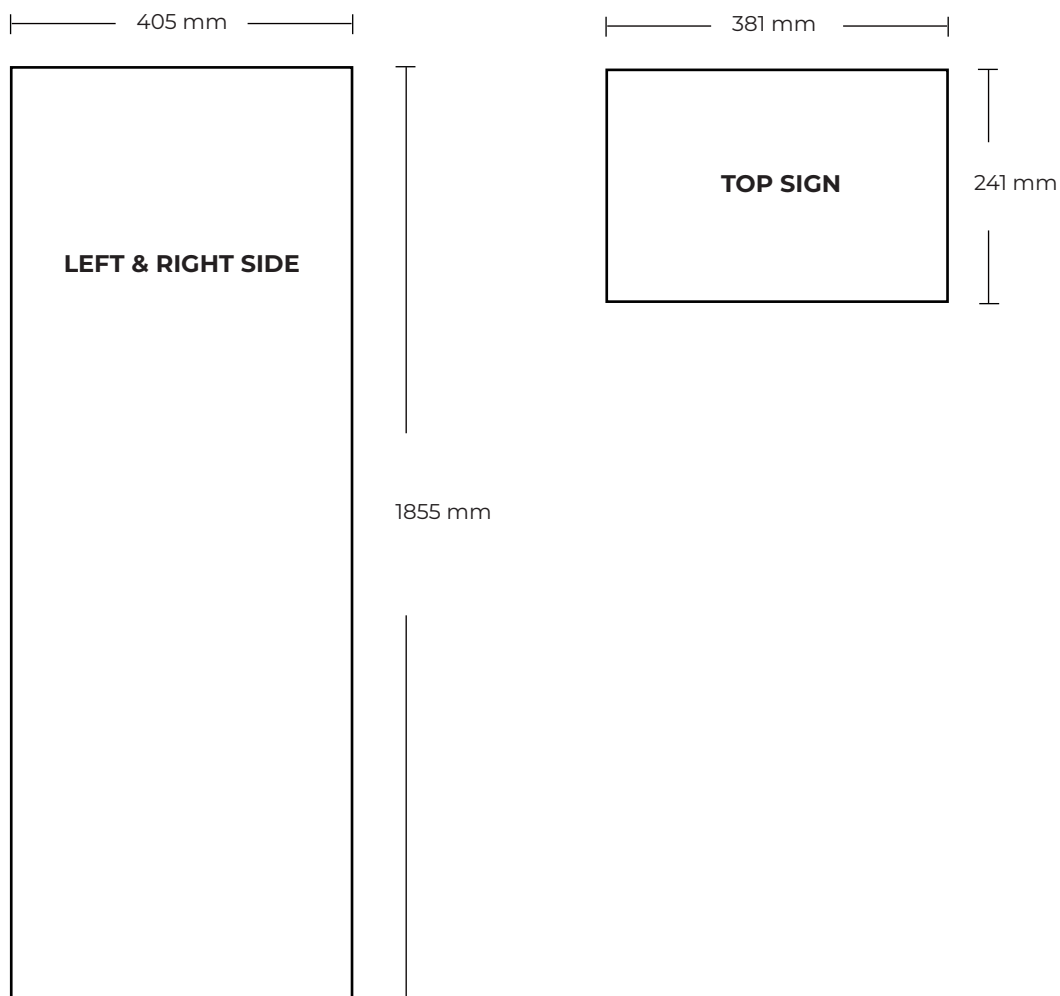

ARTWORK

SD 217

FILESPECIFICATIONS:

PRINT READY PDF FILE MADE IN SCALE 1:1.

MIN. 100 DPI.

INCL.: 10 MM BLEED AND CROPSMARKS