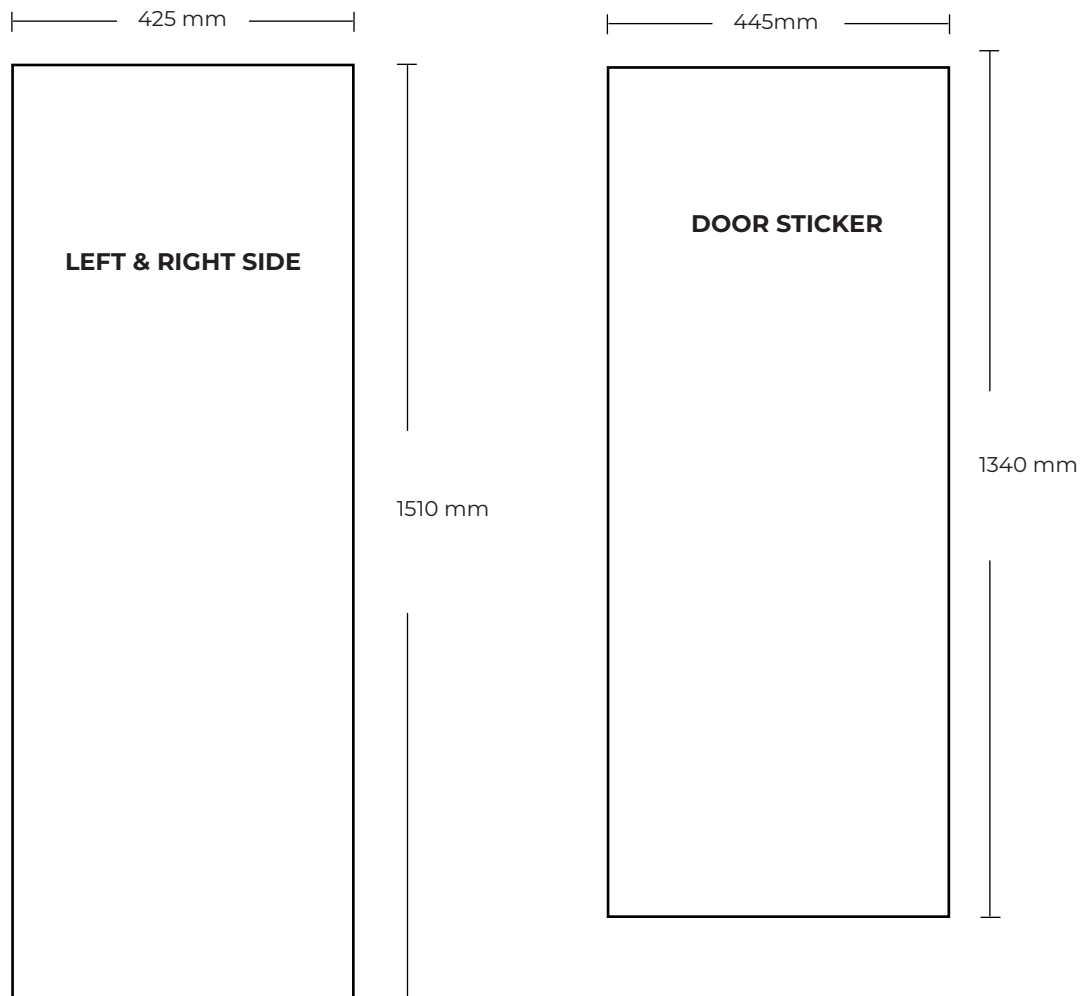

ARTWORK SD 180

FILESPECIFICATIONS:

PRINT READY PDF FILE MADE IN SCALE 1:1.

MIN. 100 DPI.

INCL.: 10 MM BLEED AND CROPSMARKS