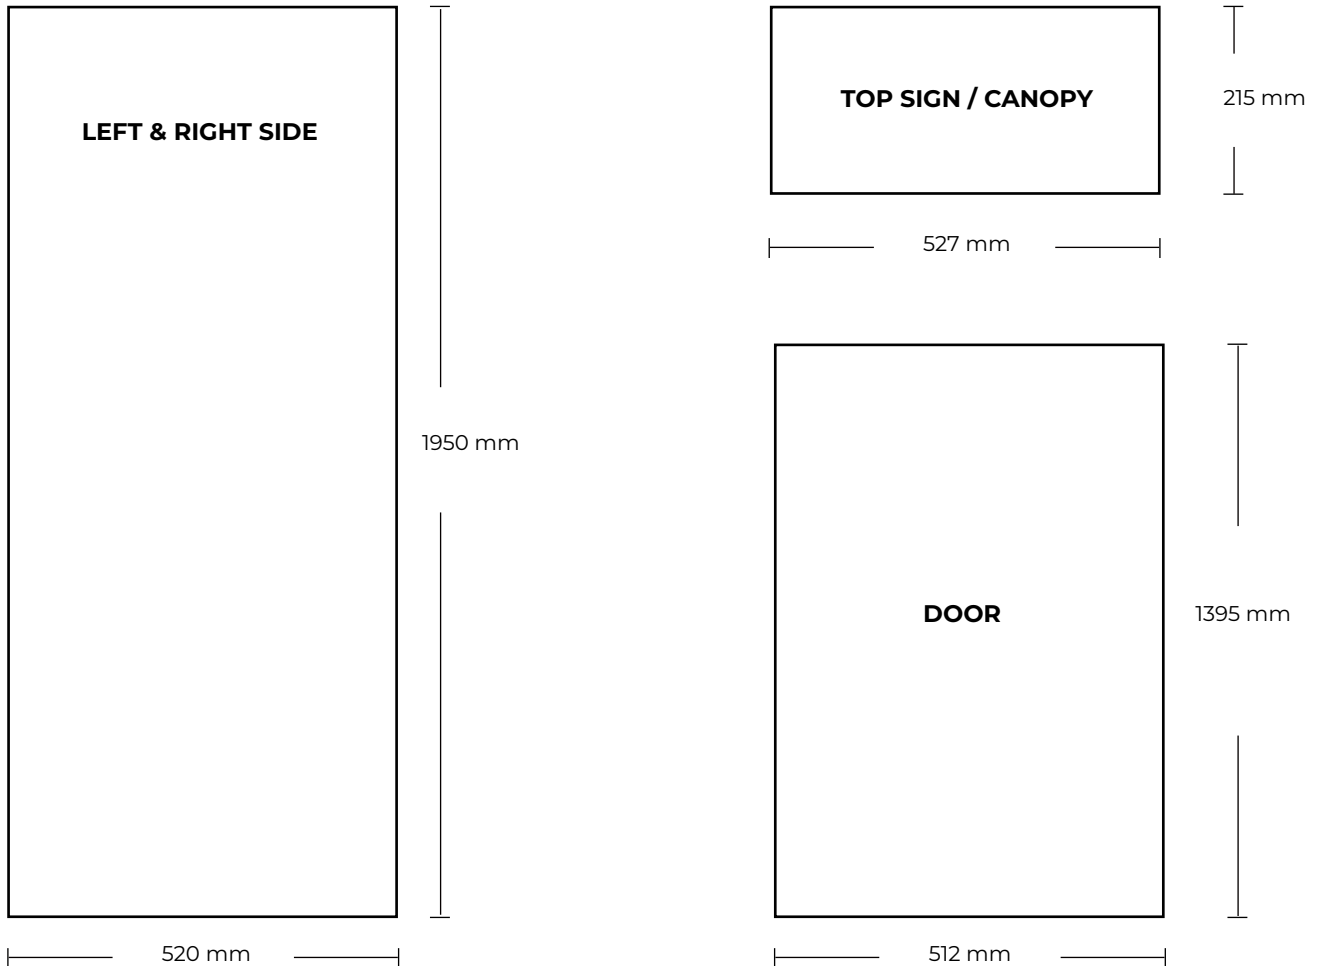

KK 421 E

FILESPECIFICATIONS:
PRINT READY PDF FILE MADE IN SCALE 1:1.
MIN. 100 DPI.
INCL.: 10 MM BLEED AND CROPSMARKS