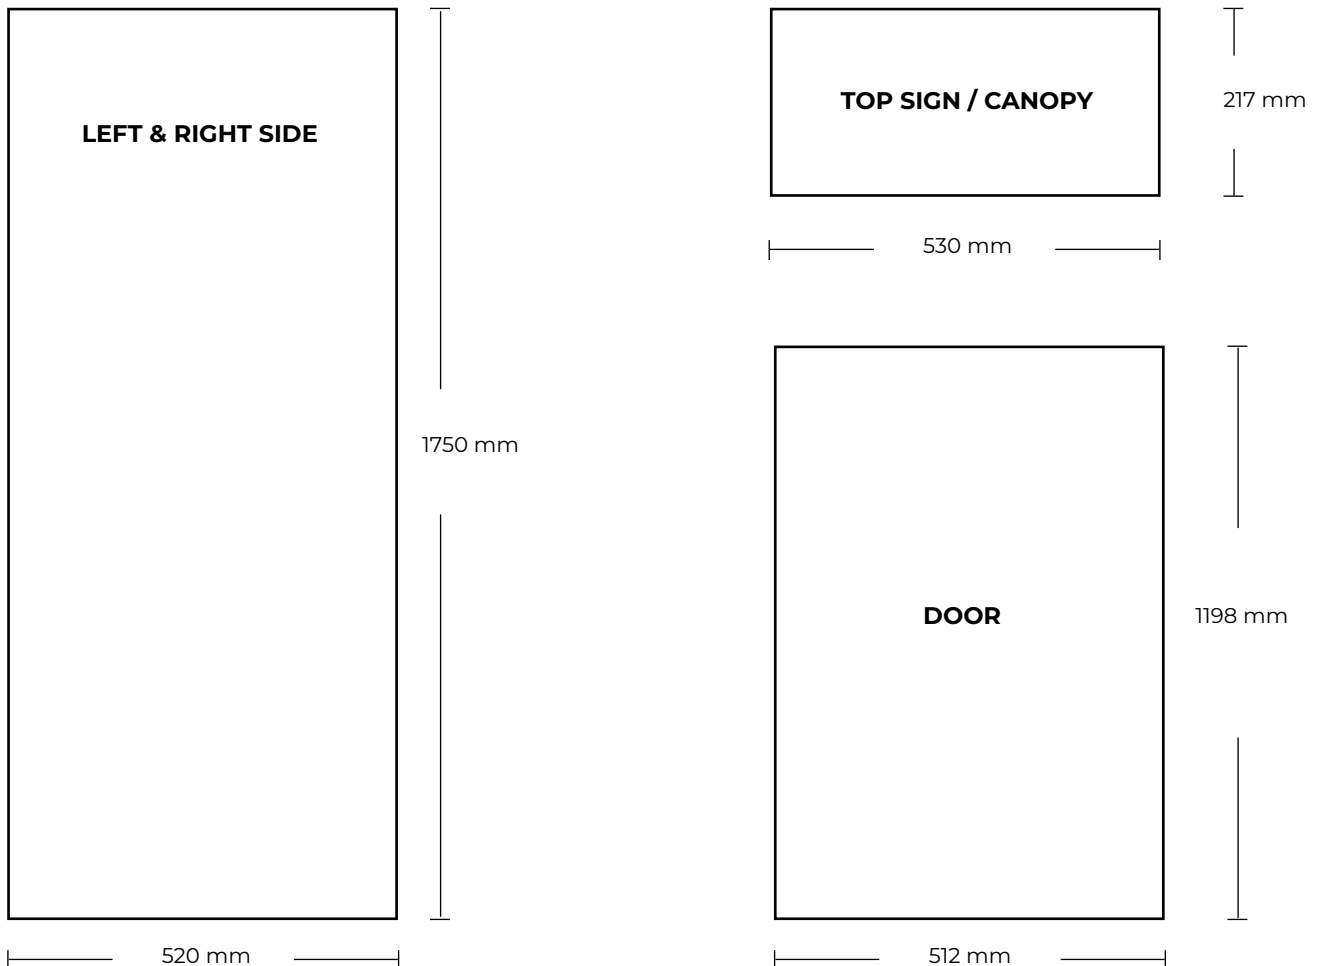

ARTWORK

KK 380

FILESPECIFICATIONS:
PRINT READY PDF FILE MADE IN SCALE 1:1.
MIN. 100 DPI.
INCL.: 10 MM BLEED AND CROPSMARKS