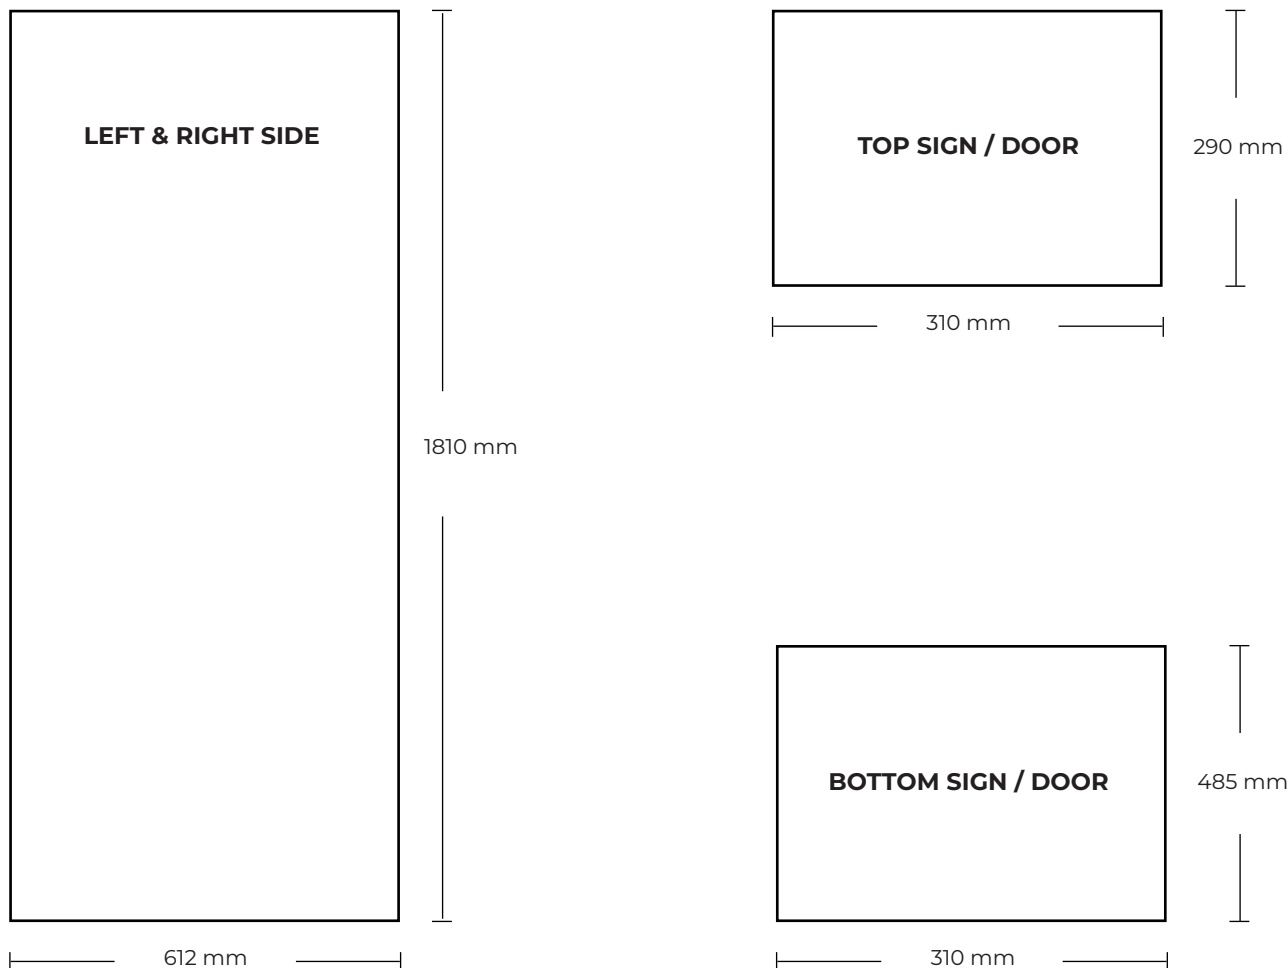

ARTWORK

KK 300

FILESPECIFICATIONS:
PRINT READY PDF FILE MADE IN SCALE 1:1.
MIN. 100 DPI.
INCL.: 10 MM BLEED AND CROPSMARKS