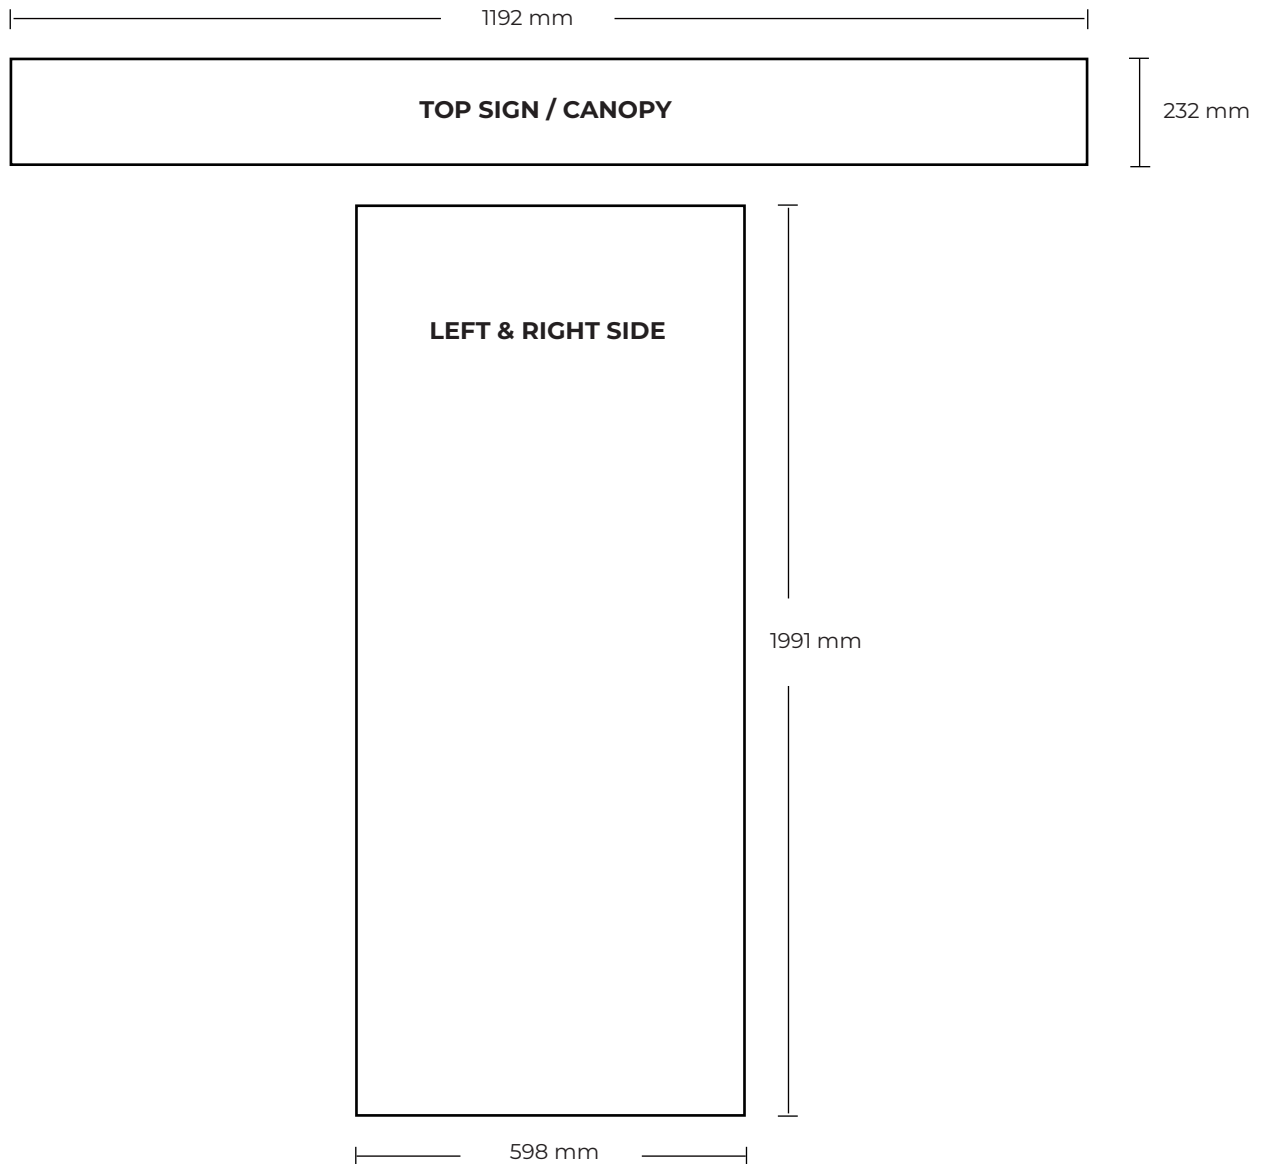

KF 992 E

FILESPECIFICATIONS:

PRINT READY PDF FILE MADE IN SCALE 1:1.

MIN. 100 DPI.

INCL.: 10 MM BLEED AND CROPSMARKS