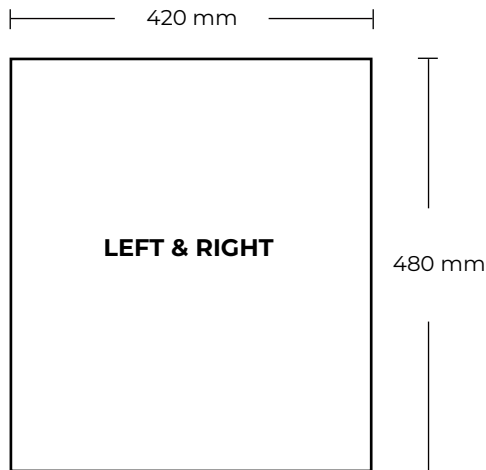

COCA COLA CUBE

FILESPECIFICATIONS:

PRINT READY PDF FILE MADE IN SCALE 1:1.

MIN. 100 DPI.

INCL.: 10 MM BLEED AND CROPSMARKS