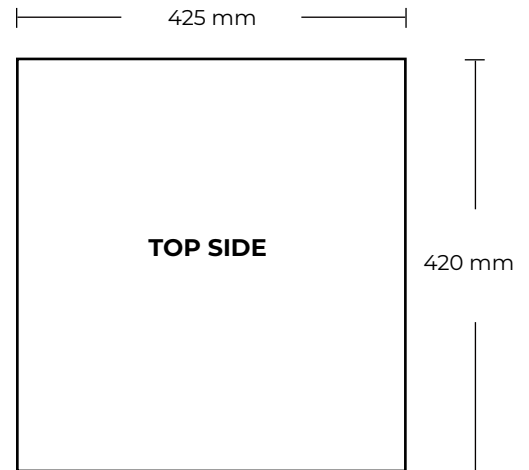

COCA COLA CUBE

FILESPECIFICATIONS:

PRINT READY PDF FILE MADE IN SCALE 1:1.

MIN. 100 DPI.

INCL.: 10 MM BLEED AND CROPSMARKS