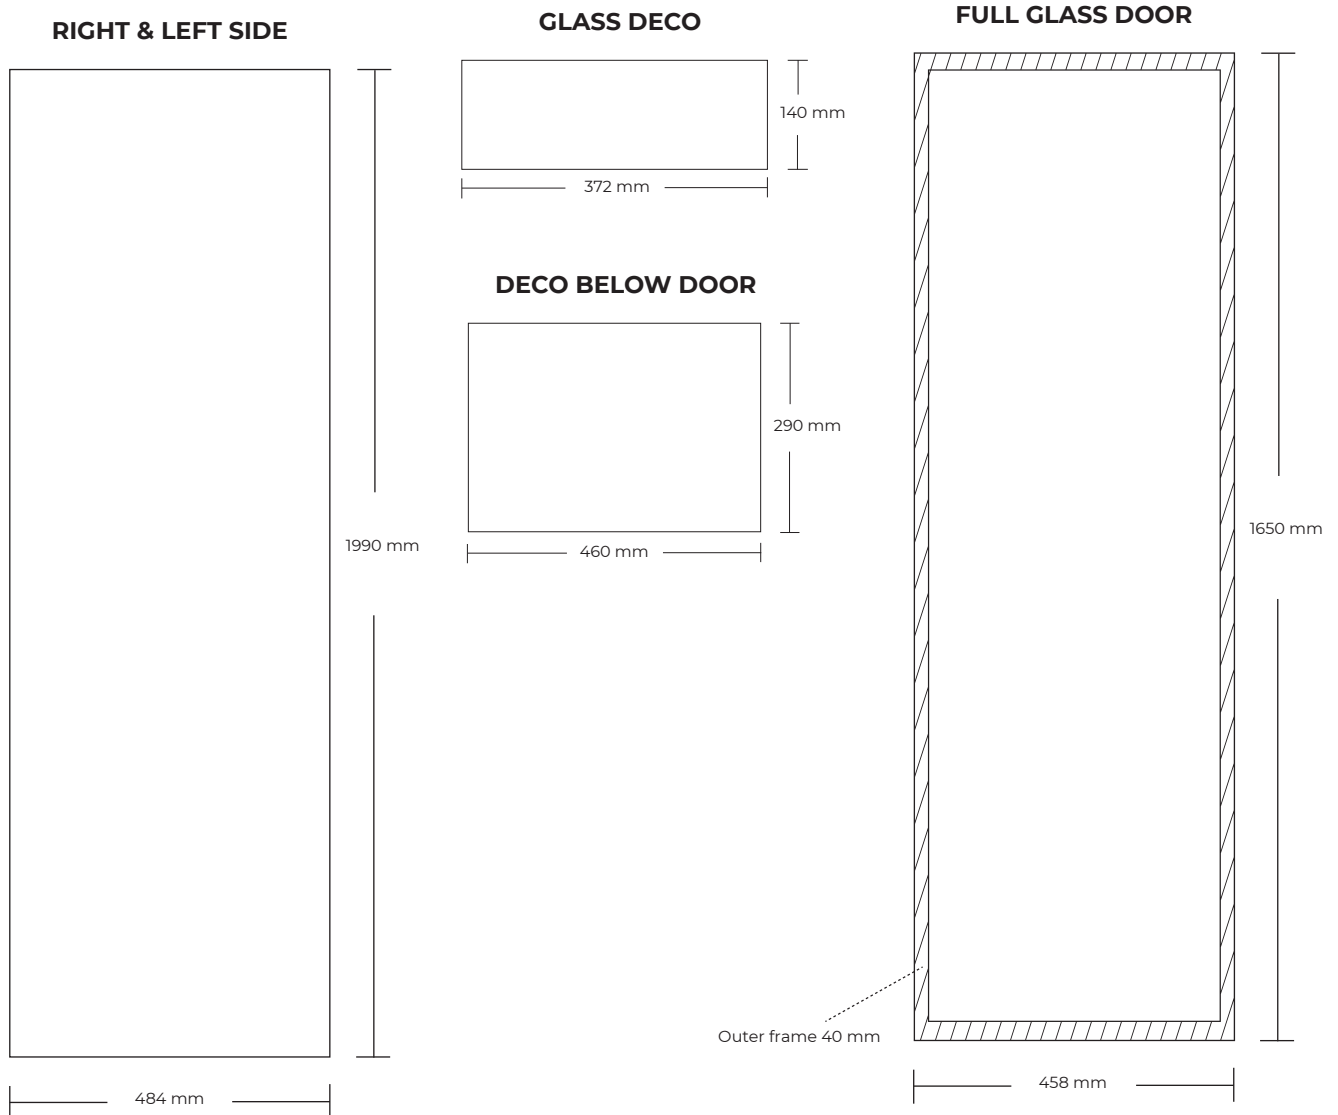

UB ICE PEARL

FILESPECIFICATIONS:

PRINT READY PDF FILE MADE IN SCALE 1:1.

MIN. 100 DPI.

INCL.: 10 MM BLEED AND CROPSMARKS