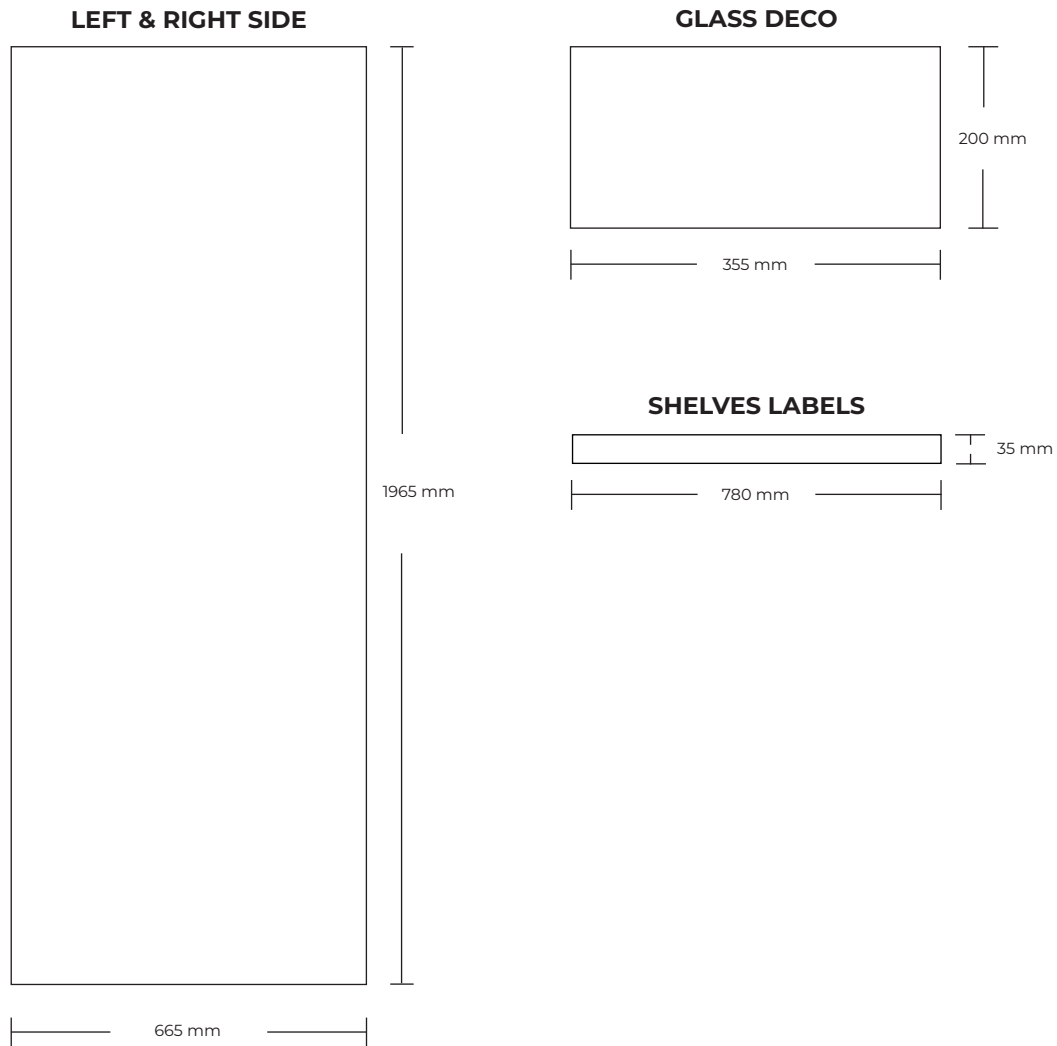

ARTWORK

MAX 900 HD / RS

FILESPECIFICATIONS:
PRINT READY PDF FILE MADE IN SCALE 1:1.
MIN. 100 DPI.
INCL.: 10 MM BLEED AND CROPSMARKS