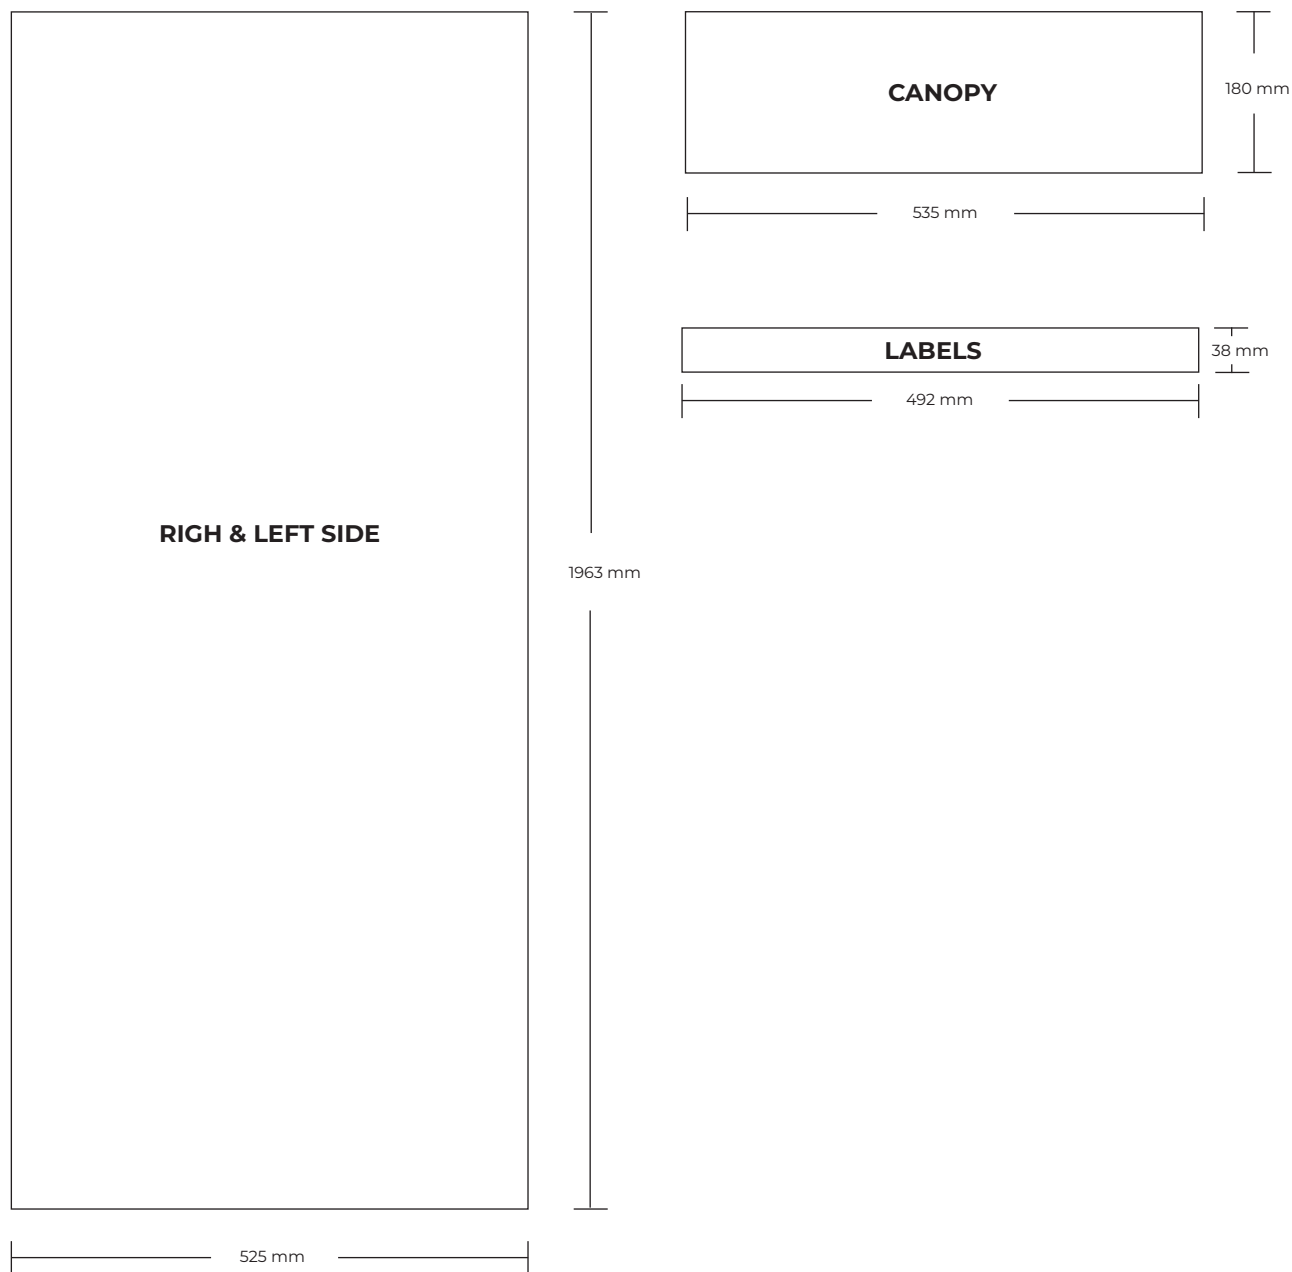

ARTWORK MAX 450

FILESPECIFICATIONS:

PRINT READY PDF FILE MADE IN SCALE 1:1.

MIN. 100 DPI.

INCL.: 10 MM BLEED AND CROPSMARKS