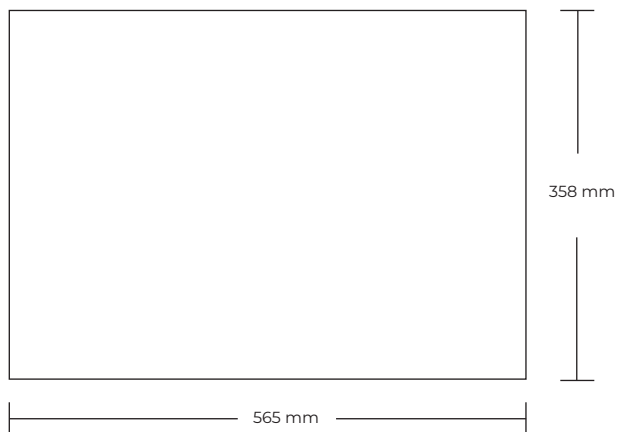

SHELVE LABEL

BACK

FRONT

FILESPECIFICATIONS:

PRINT READY PDF FILE MADE IN SCALE 1:1.

MIN. 100 DPI.

INCL.: 10 MM BLEED AND CROPSMARKS