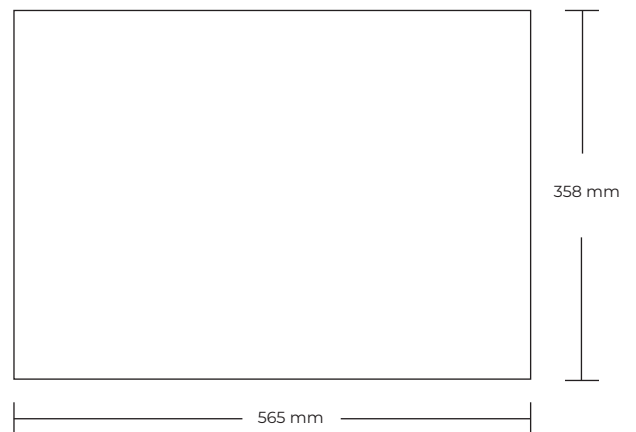

SHELVE LABEL

BACK

FRONT

FILESPECIFICATIONS:

PRINT READY PDF FILE MADE IN SCALE 1:1.

MIN. 100 DPI.

INCL.: 10 MM BLEED AND CROPSMARKS