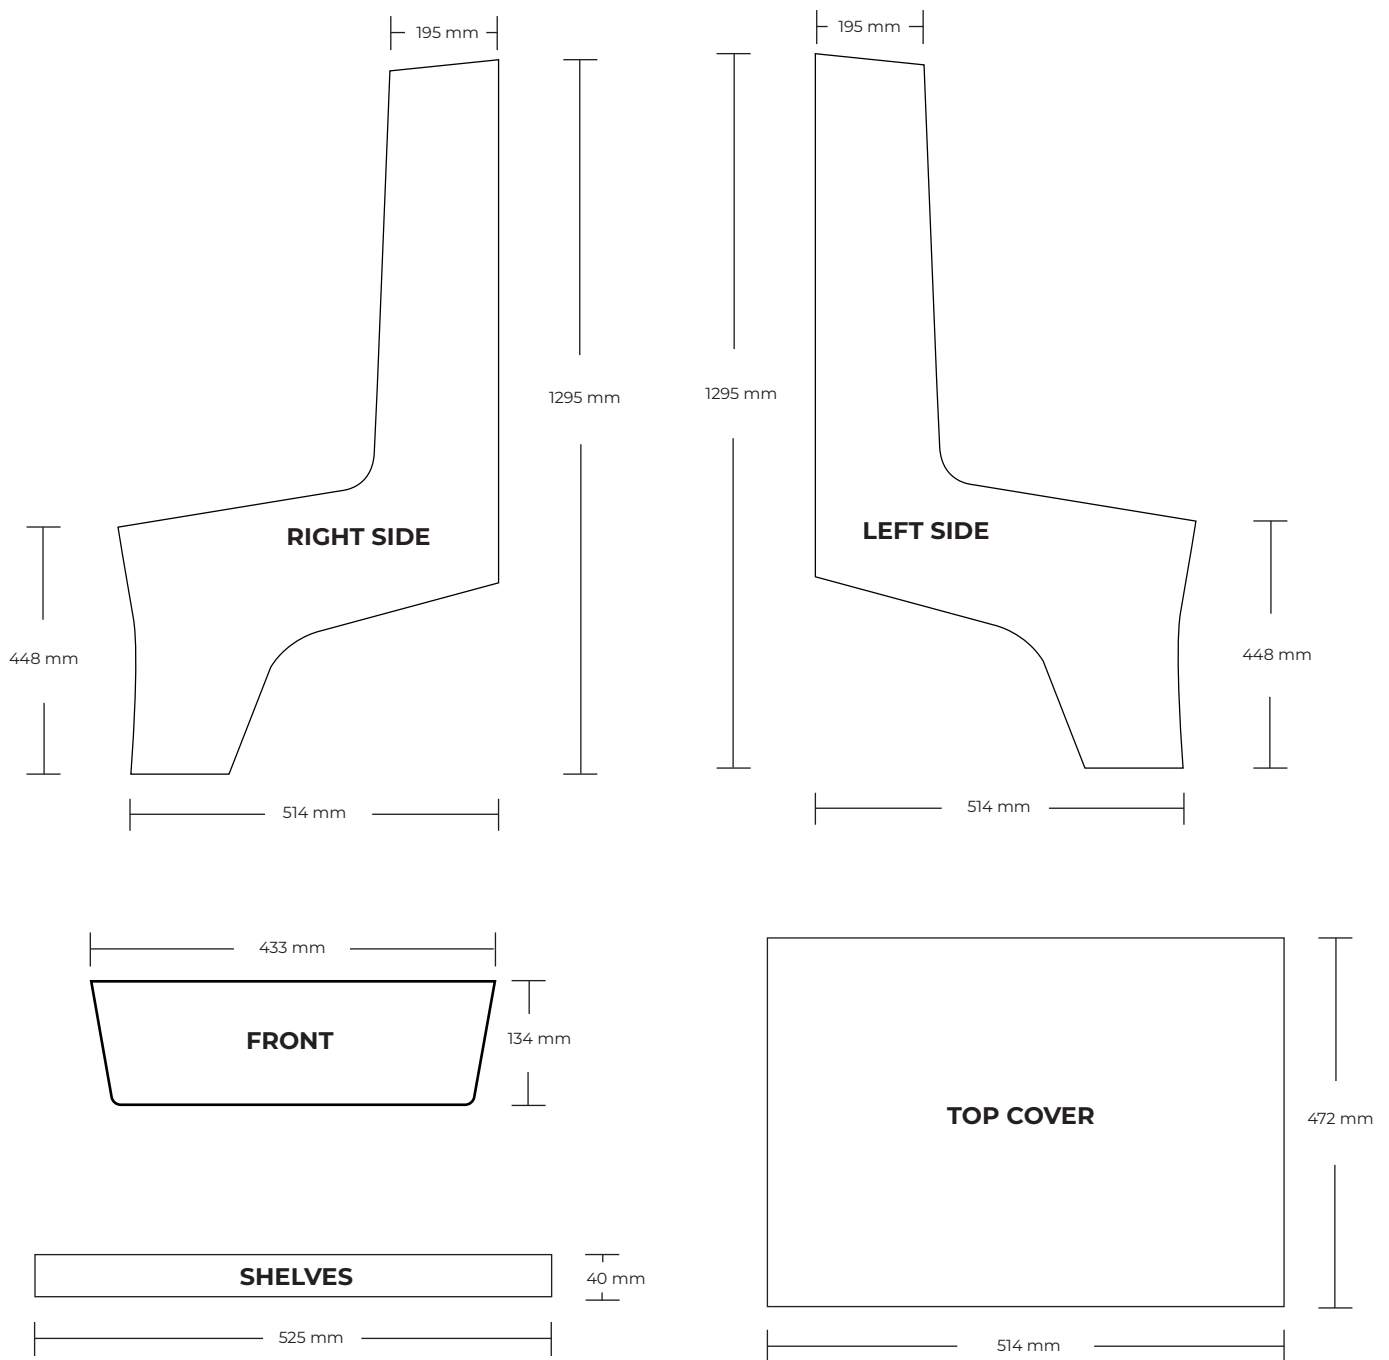

ARTWORK

FR ERE 2.0

FILESPECIFICATIONS:

PRINT READY PDF FILE MADE IN SCALE 1:1.

MIN. 100 DPI.

INCL.: 10 MM BLEED AND CROPSMARKS