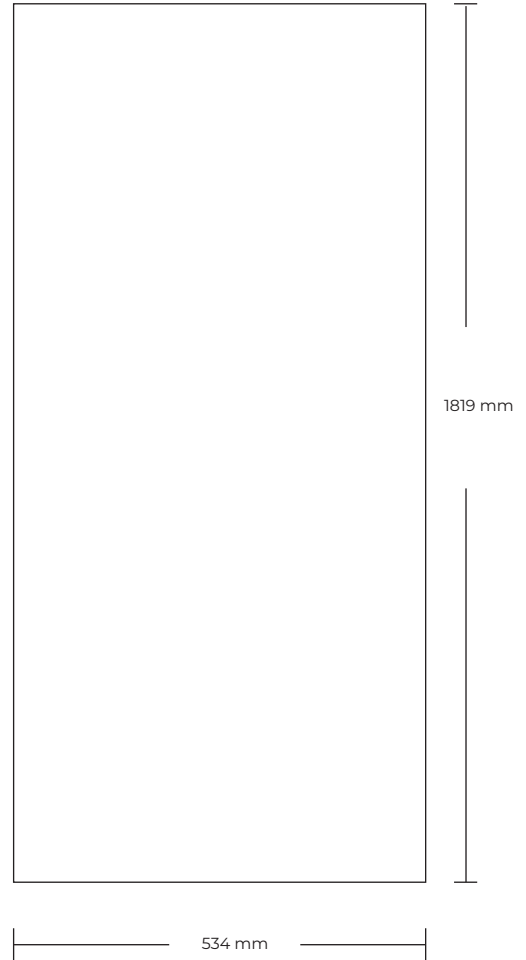

ARTWORK

CEV425-I

GLASS DOOR

RIGHT & LEFT SIDE

FILESPECIFICATIONS:
PRINT READY PDF FILE MADE IN SCALE 1:1.
MIN. 100 DPI.
INCL.: 10 MM BLEED AND CROPSMARKS