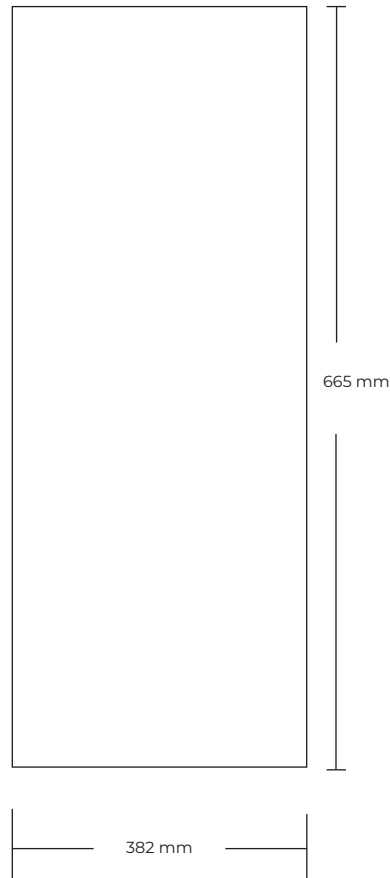

ARTWORK

ENJOY X3 SD

GLASS DOOR

TOP AND SIDE DECORATION IS NOT AVAILABLE

FILESPECIFICATIONS:

PRINT READY PDF FILE MADE IN SCALE 1:1.

MIN. 100 DPI.

INCL.: 10 MM BLEED AND CROPSMARKS