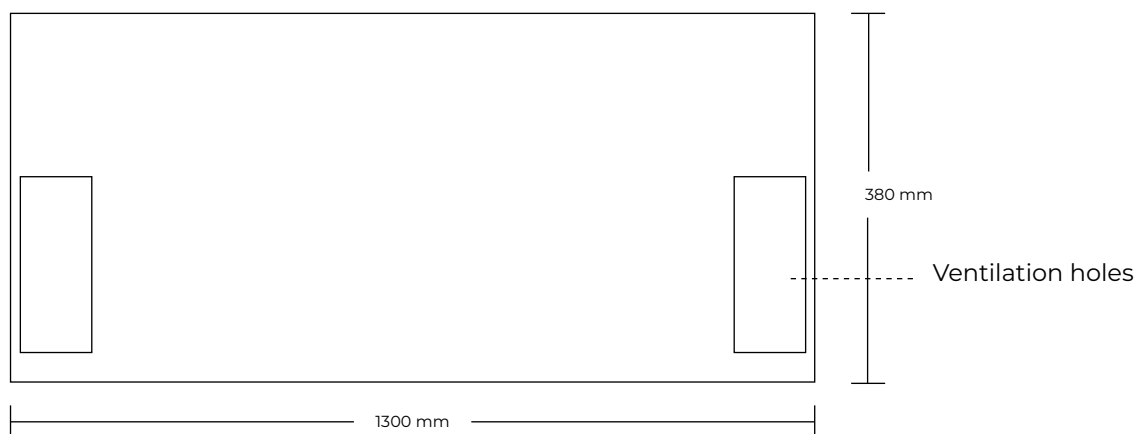

# ENJOY 450

FRONT

**FILESPECIFICATIONS:**

**PRINT READY PDF FILE MADE IN SCALE 1:1.**

**MIN. 100 DPI.**

**INCL.: 10 MM BLEED AND CROPSMARKS**