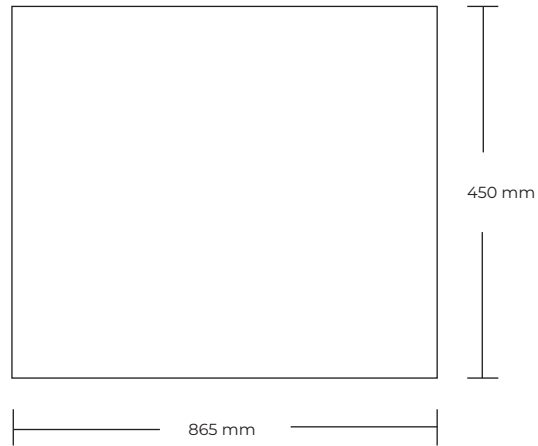

ARTWORK

ENJOY X2 HD

RIGHT & LEFT SIDE

TOP

GLASS DOOR

FILESPECIFICATIONS:

PRINT READY PDF FILE MADE IN SCALE 1:1.

MIN. 100 DPI.

INCL.: 10 MM BLEED AND CROPSMARKS