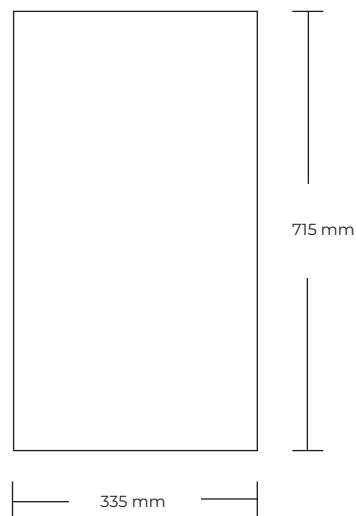

ARTWORK

ENJOY X2 HD

RIGHT & LEFT SIDE

TOP

GLASS DOOR

FILESPECIFICATIONS:

PRINT READY PDF FILE MADE IN SCALE 1:1.

MIN. 100 DPI.

INCL.: 10 MM BLEED AND CROPSMARKS