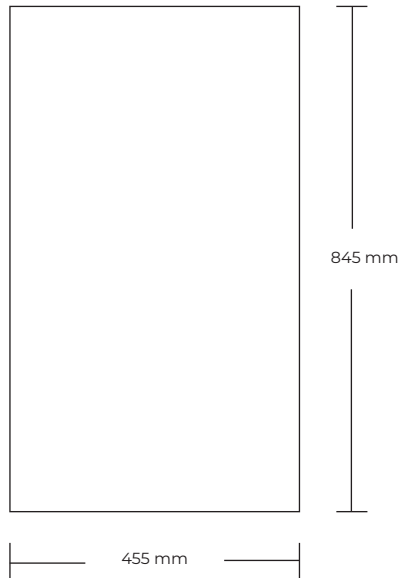

ARTWORK

ENJOY X2 HD

RIGHT & LEFT SIDE

TOP

GLASS DOOR

FILESPECIFICATIONS:

PRINT READY PDF FILE MADE IN SCALE 1:1.

MIN. 100 DPI.

INCL.: 10 MM BLEED AND CROPSMARKS